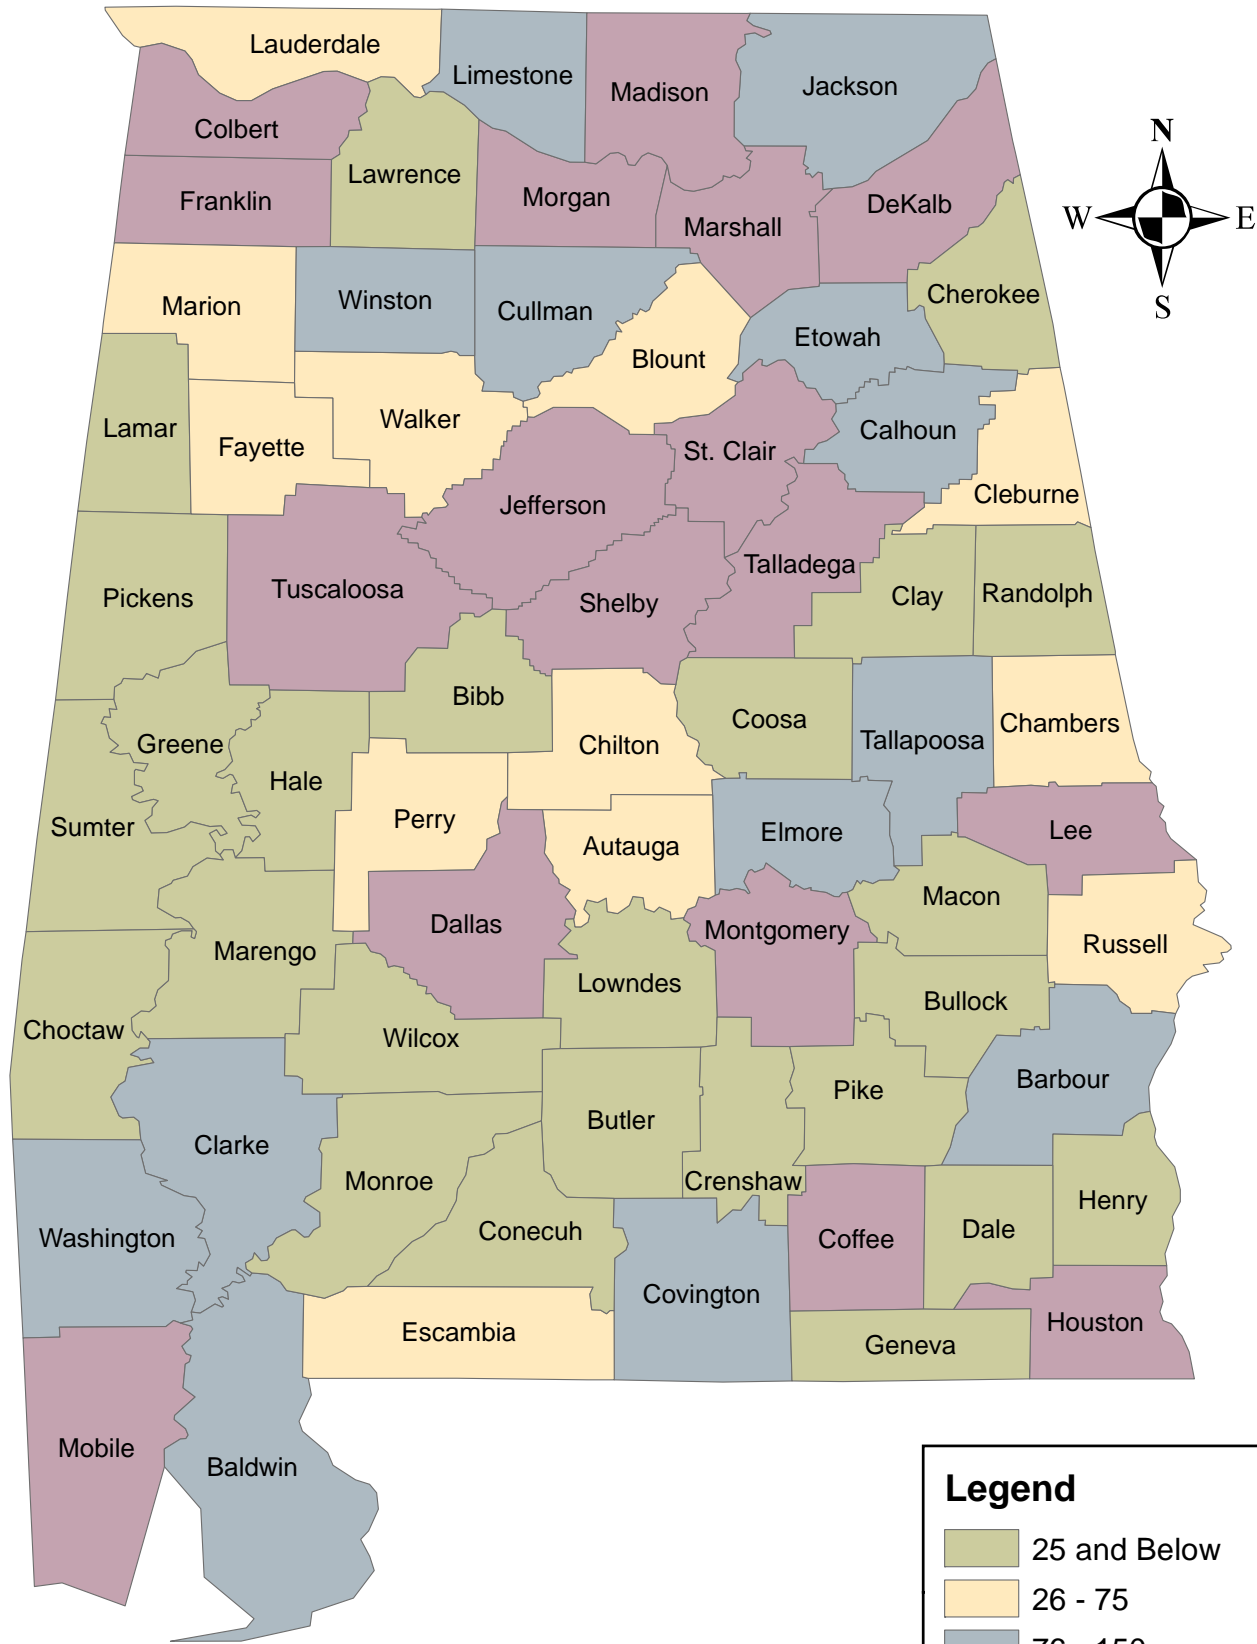

Alabama Manufacturing Job Creation 2011 Qtr 4

Note: Private Job Creation equals the number of new jobs that are created by either new area businesses or the expansion of employment by existing firms.