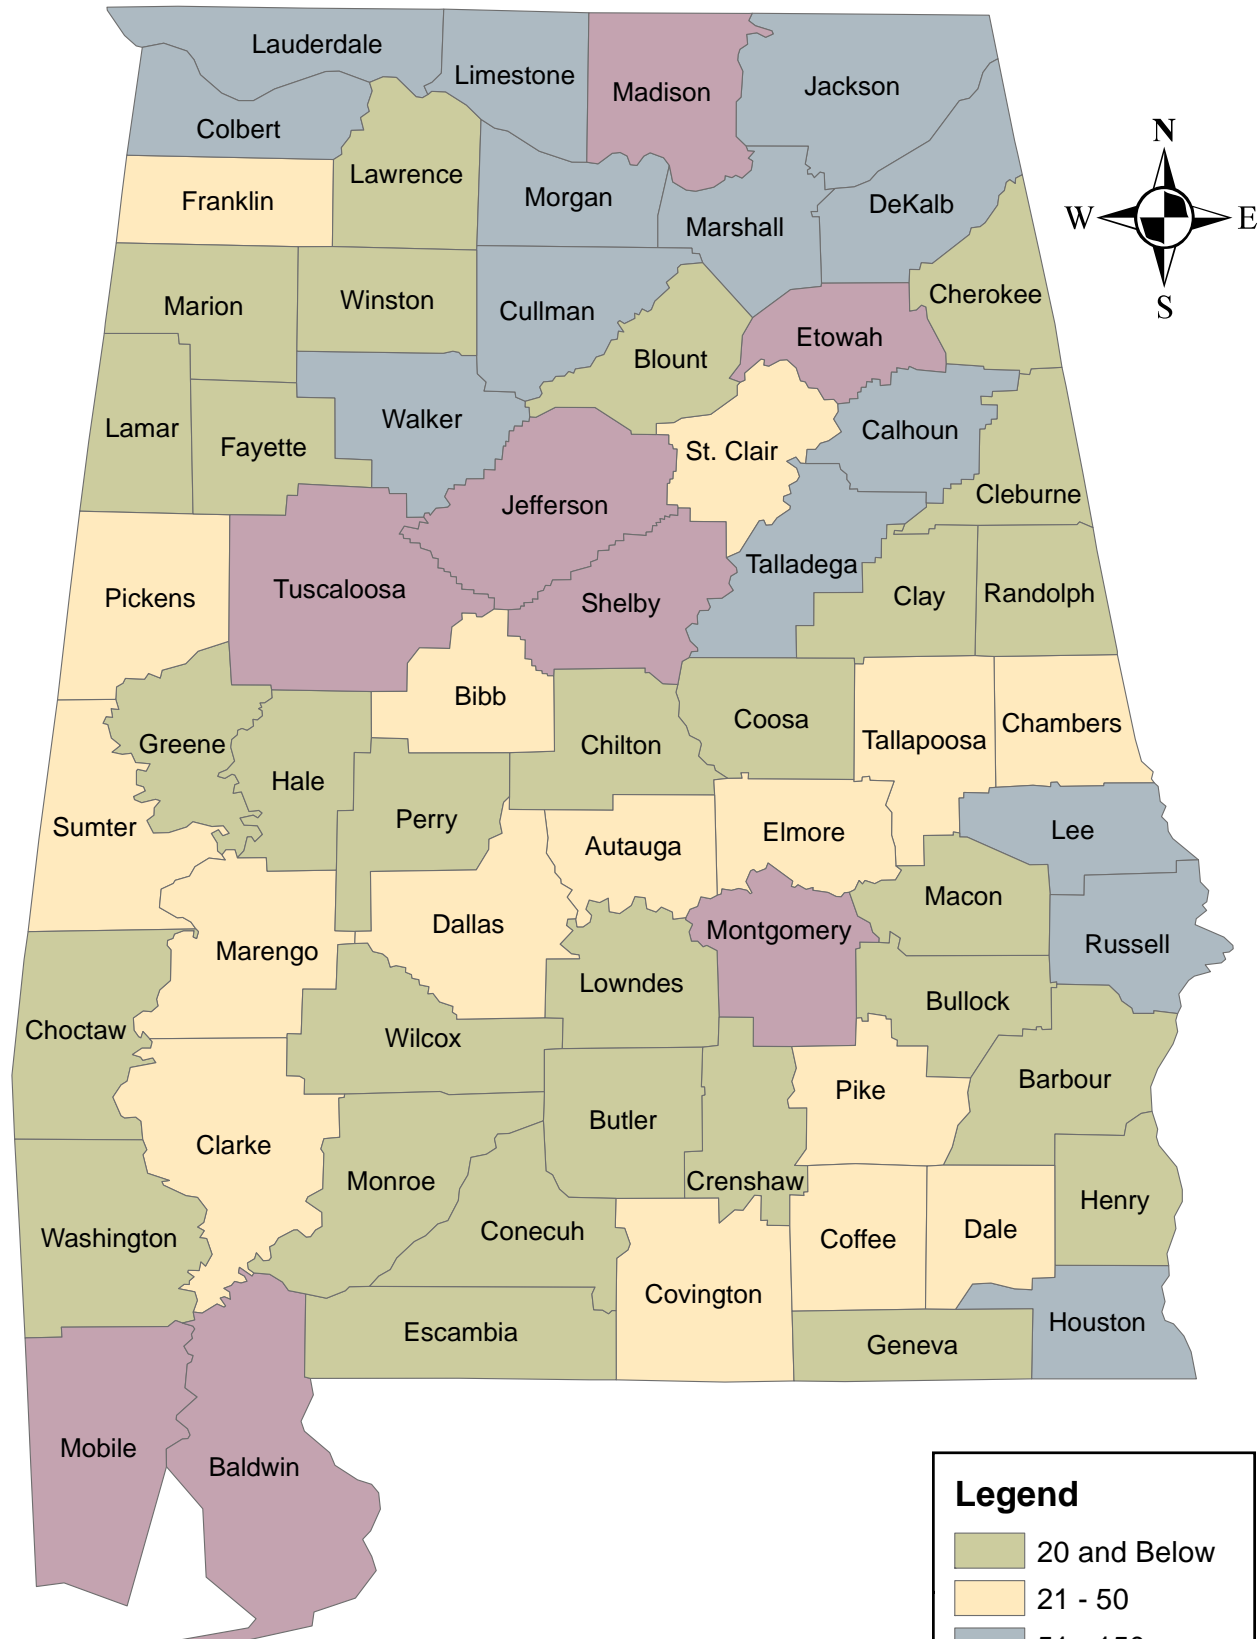

Alabama Construction Job Creation 2011 Qtr 4

Note: Private Job Creation equals the number of new jobs that are created by either new area businesses or the expansion of employment by existing firms.