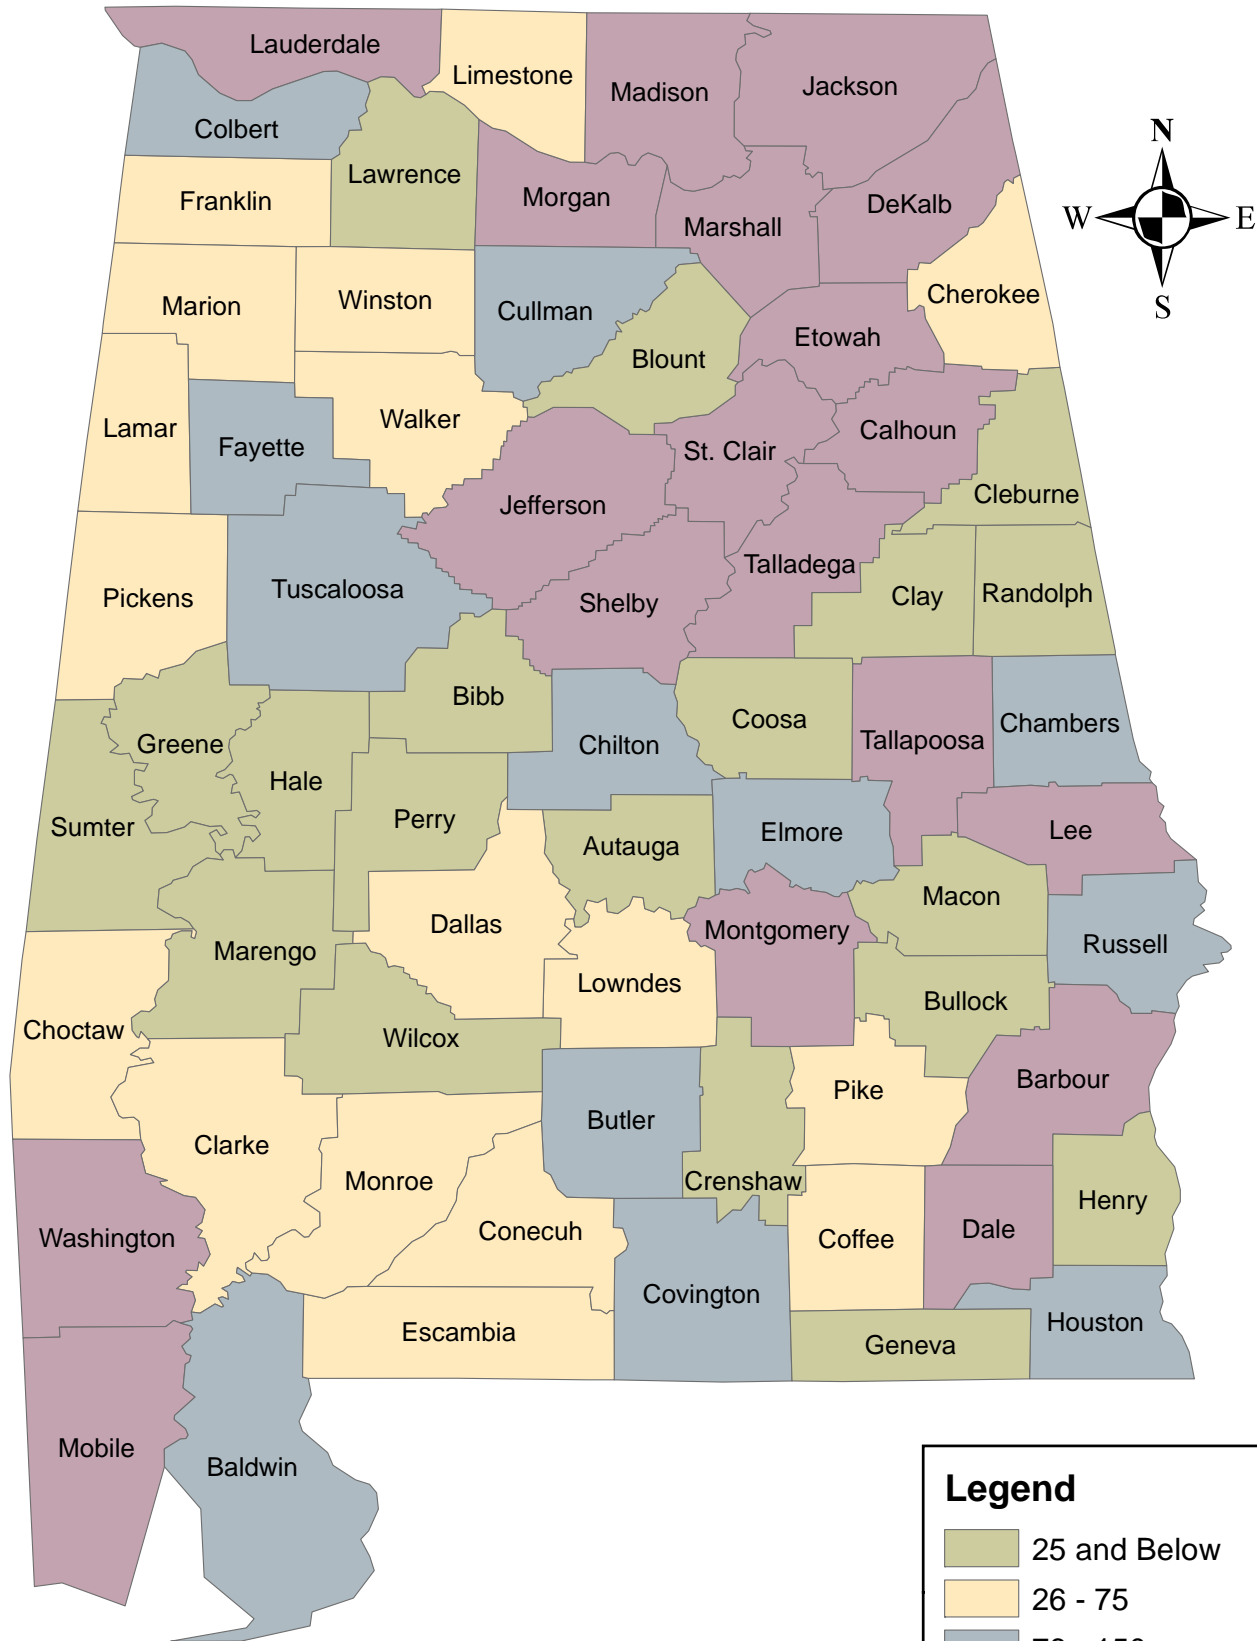

Alabama Manufacturing Job Creation 2010 Qtr 3

Note: Private Job Creation equals the number of new jobs that are created by either new area businesses or the expansion of employment by existing firms.