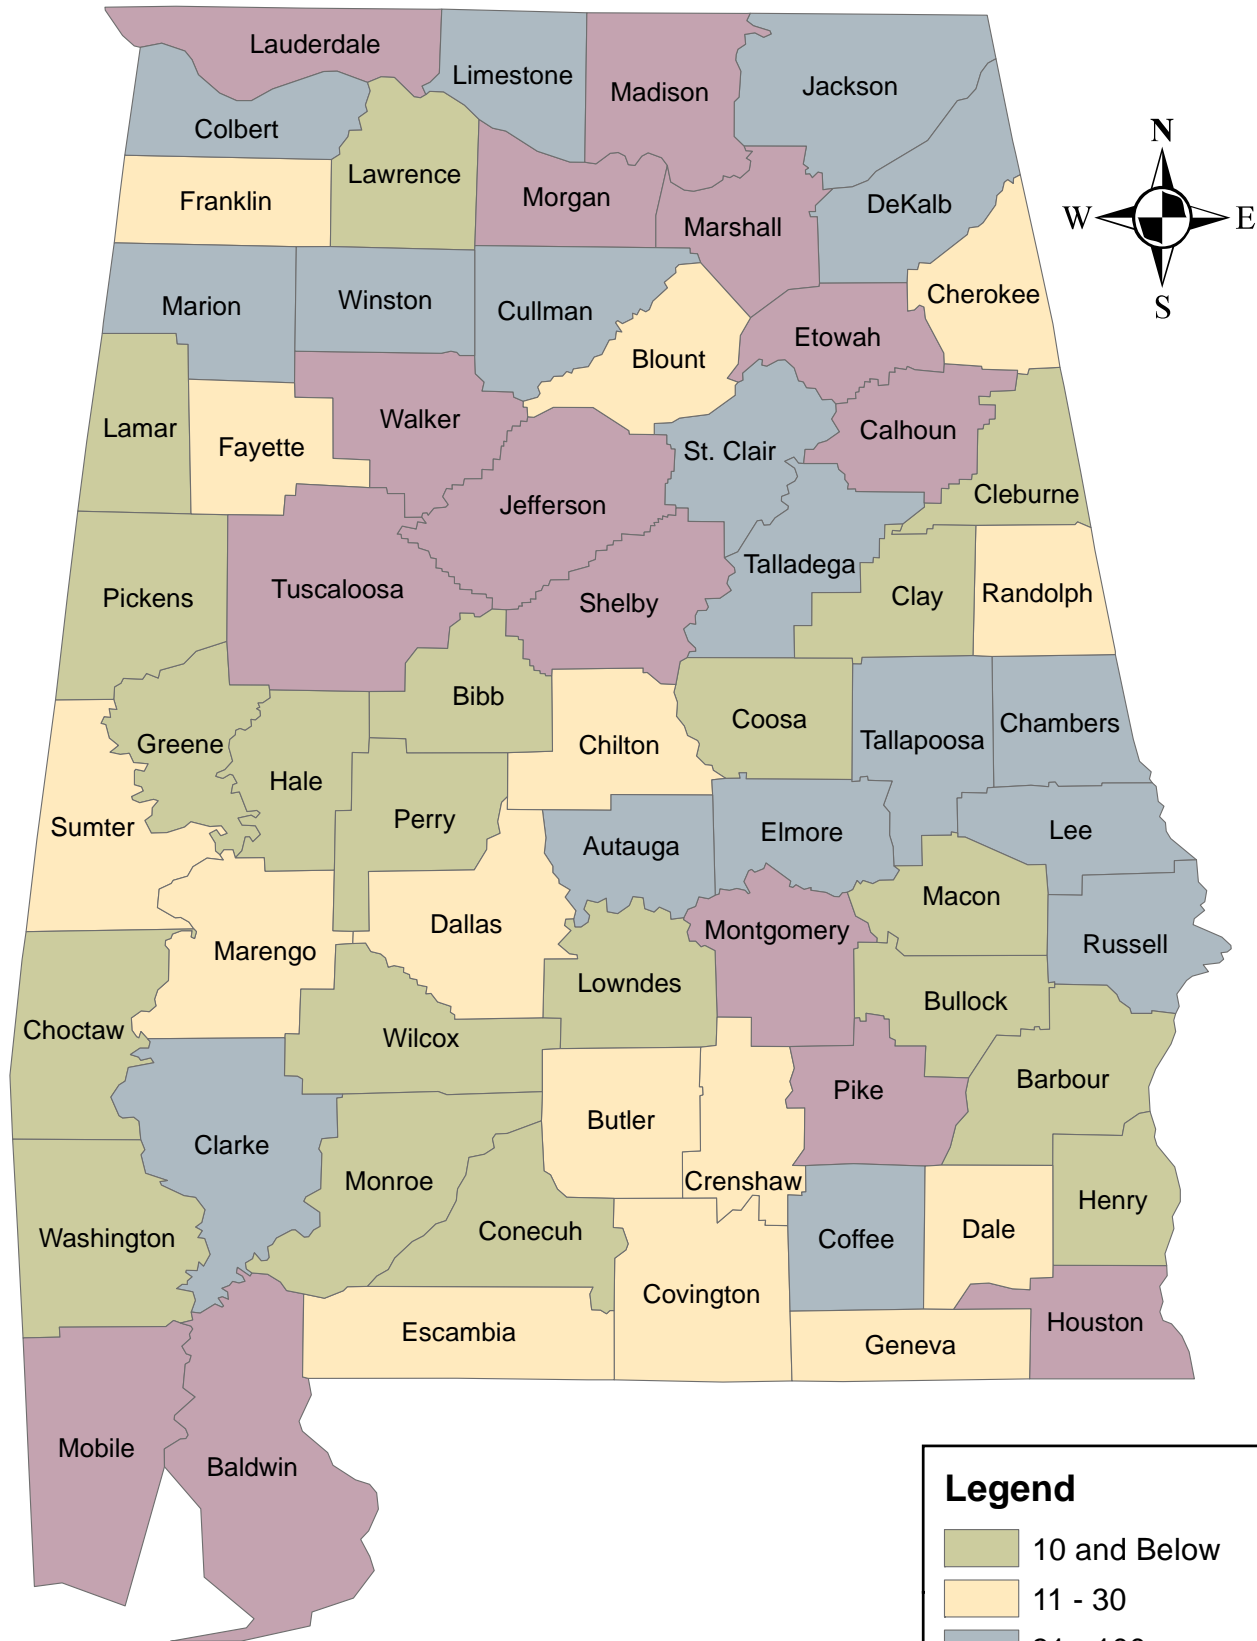

Alabama Healthcare Job Creations 2010 Qtr 3

Note: Private Job Creation equals the number of new jobs that are created by either new area businesses or the expansion of employment by existing firms.

Legend

- 10 and Below
- 11 - 30
- 31 - 100
- 101 and Above