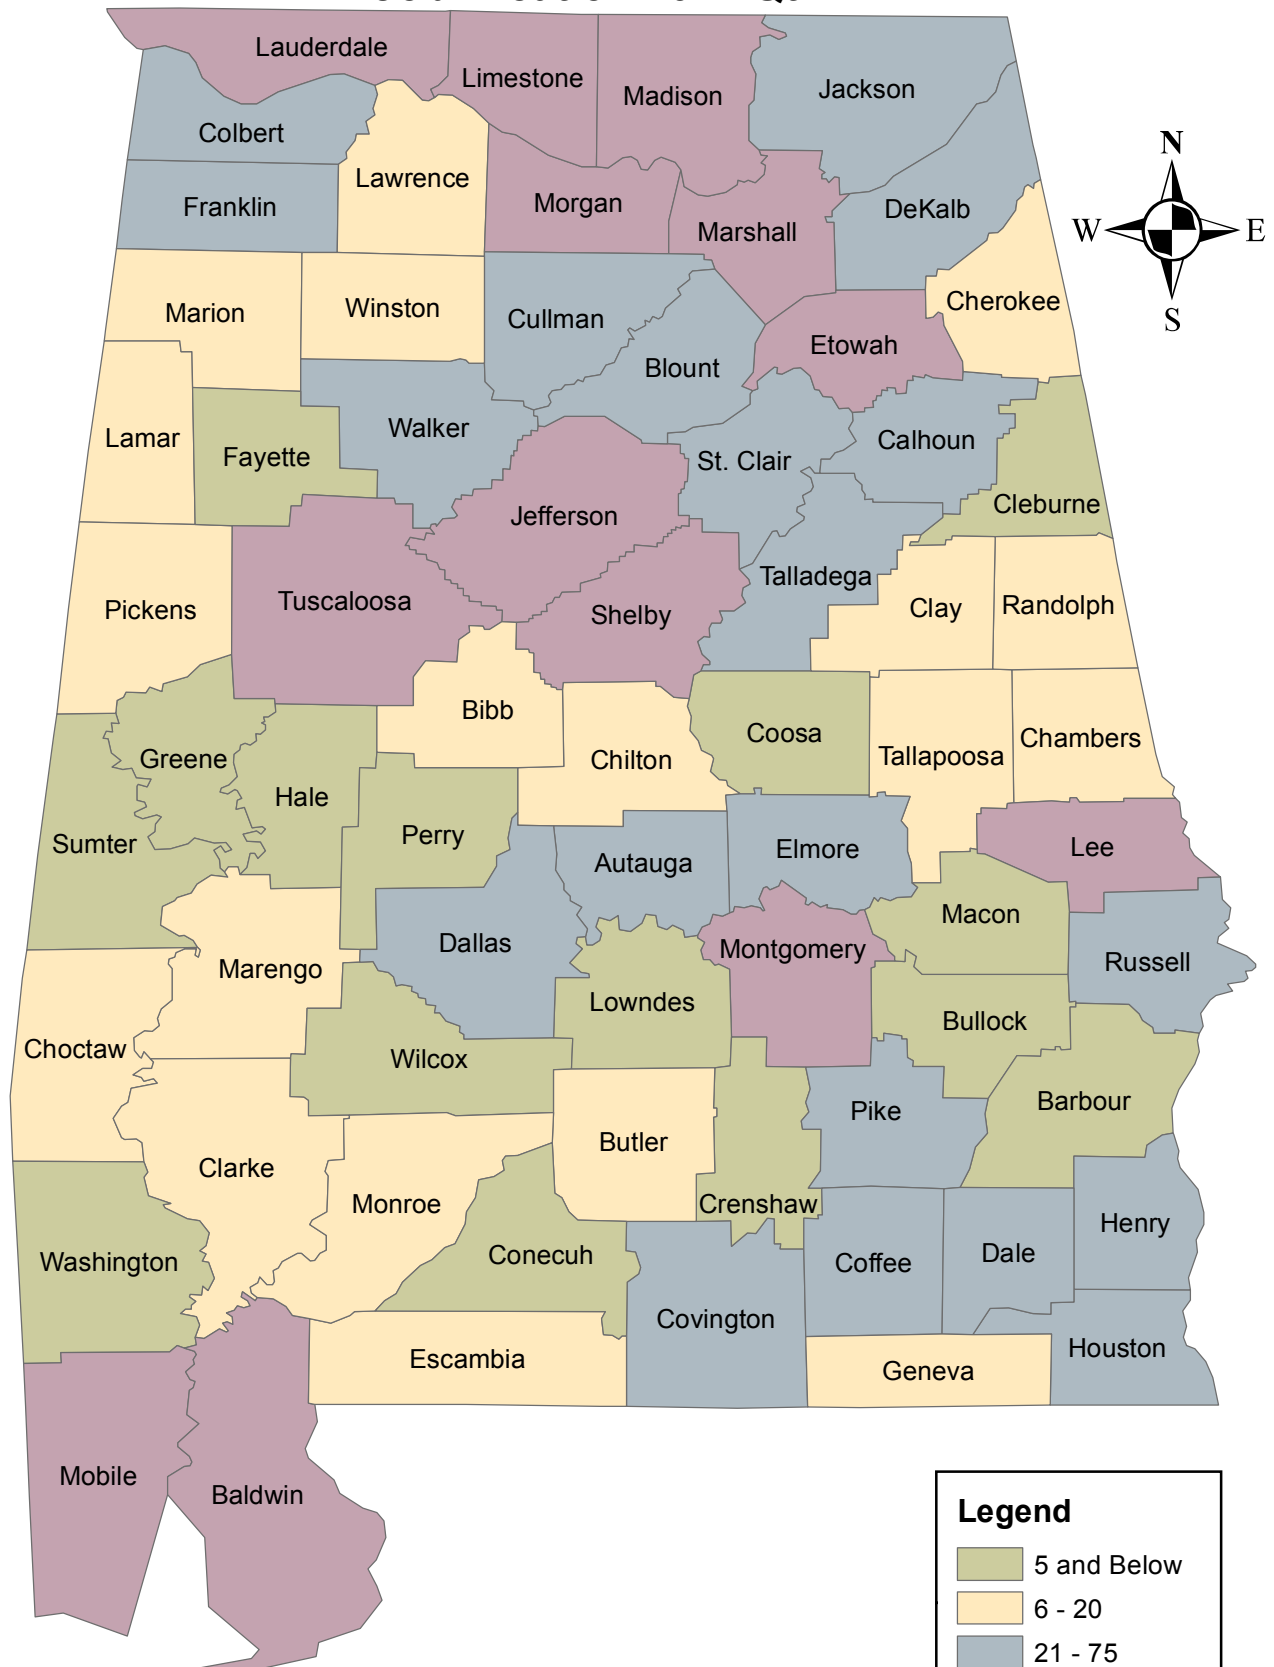

Alabama Professional, Scientific, and Technical Services Job Creation 2012 Qtr 1

Note: Private Job Creation equals the number of new jobs that are created by either new area businesses or the expansion of employment by existing firms.