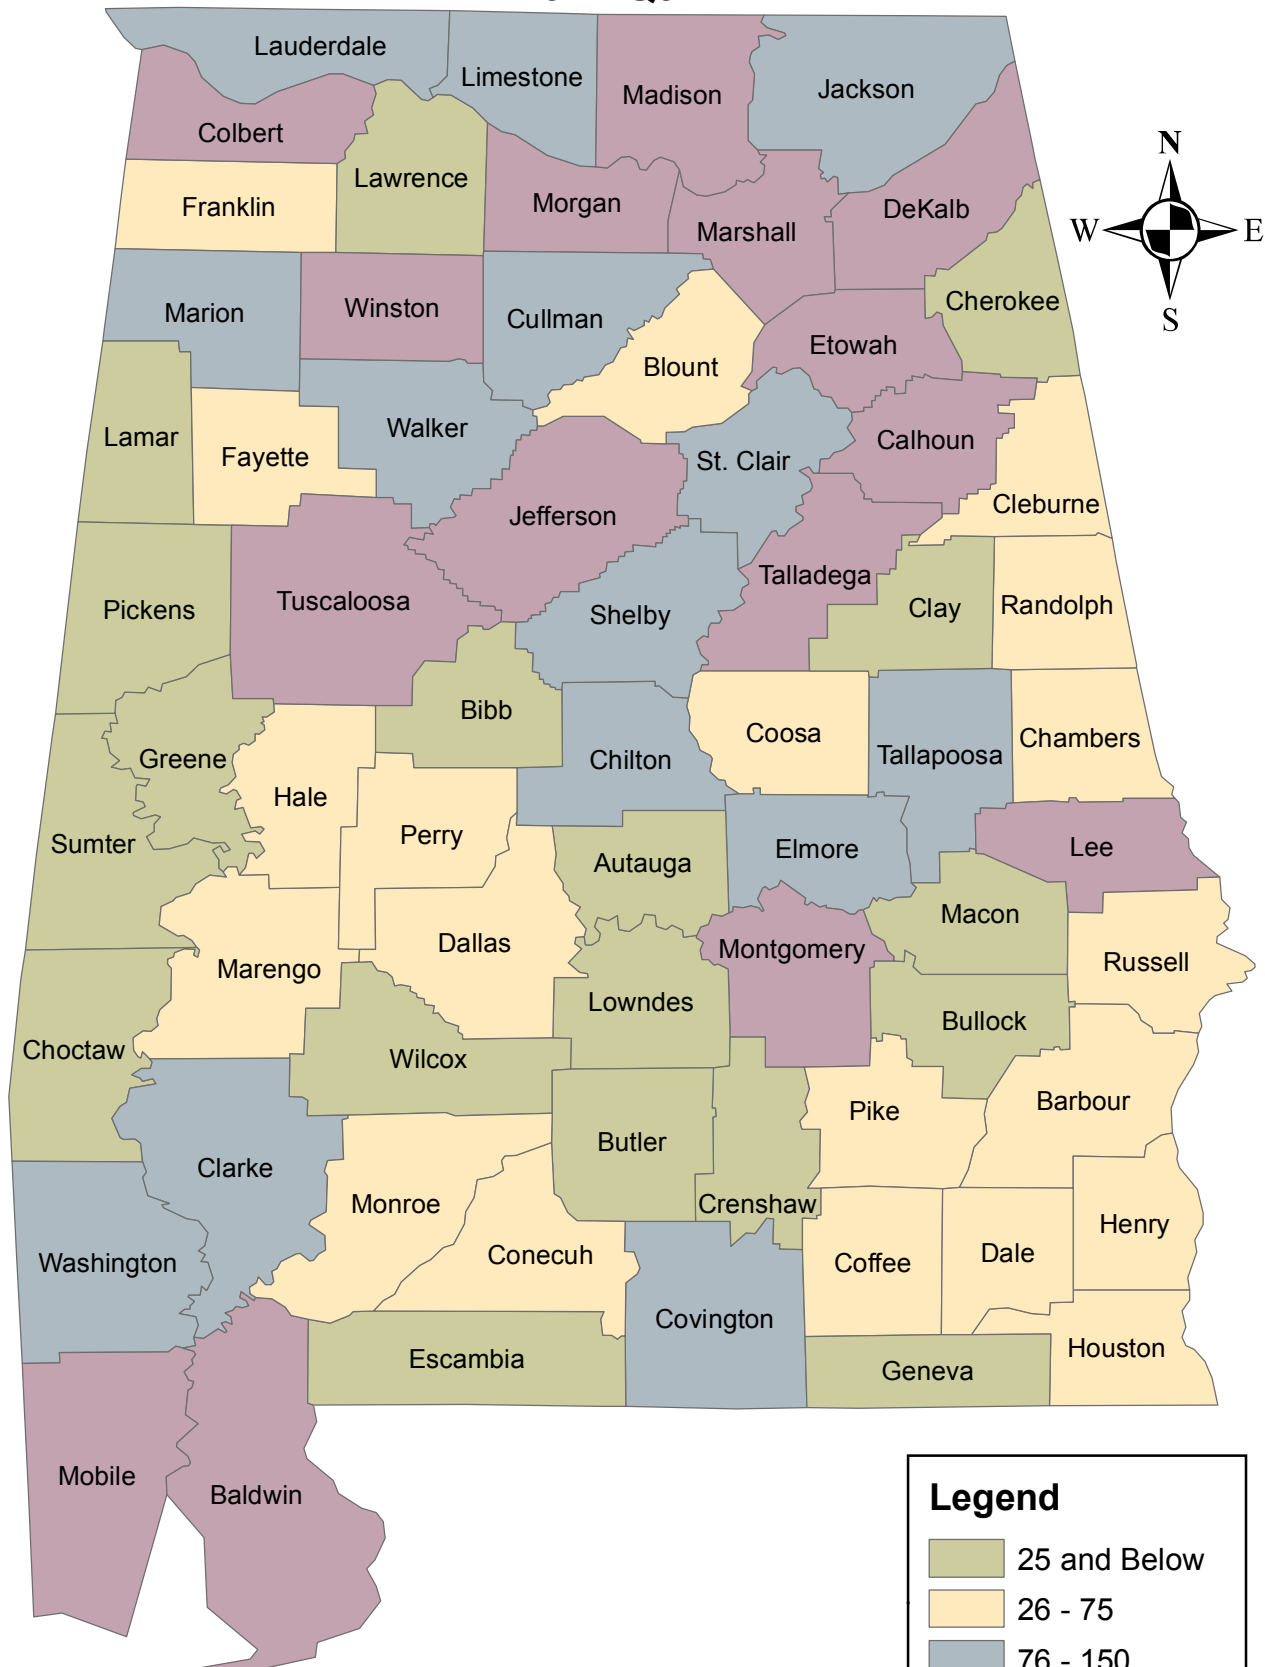

Alabama Manufacturing Job Creation 2012 Qtr 1

Note: Private Job Creation equals the number of new jobs that are created by either new area businesses or the expansion of employment by existing firms.