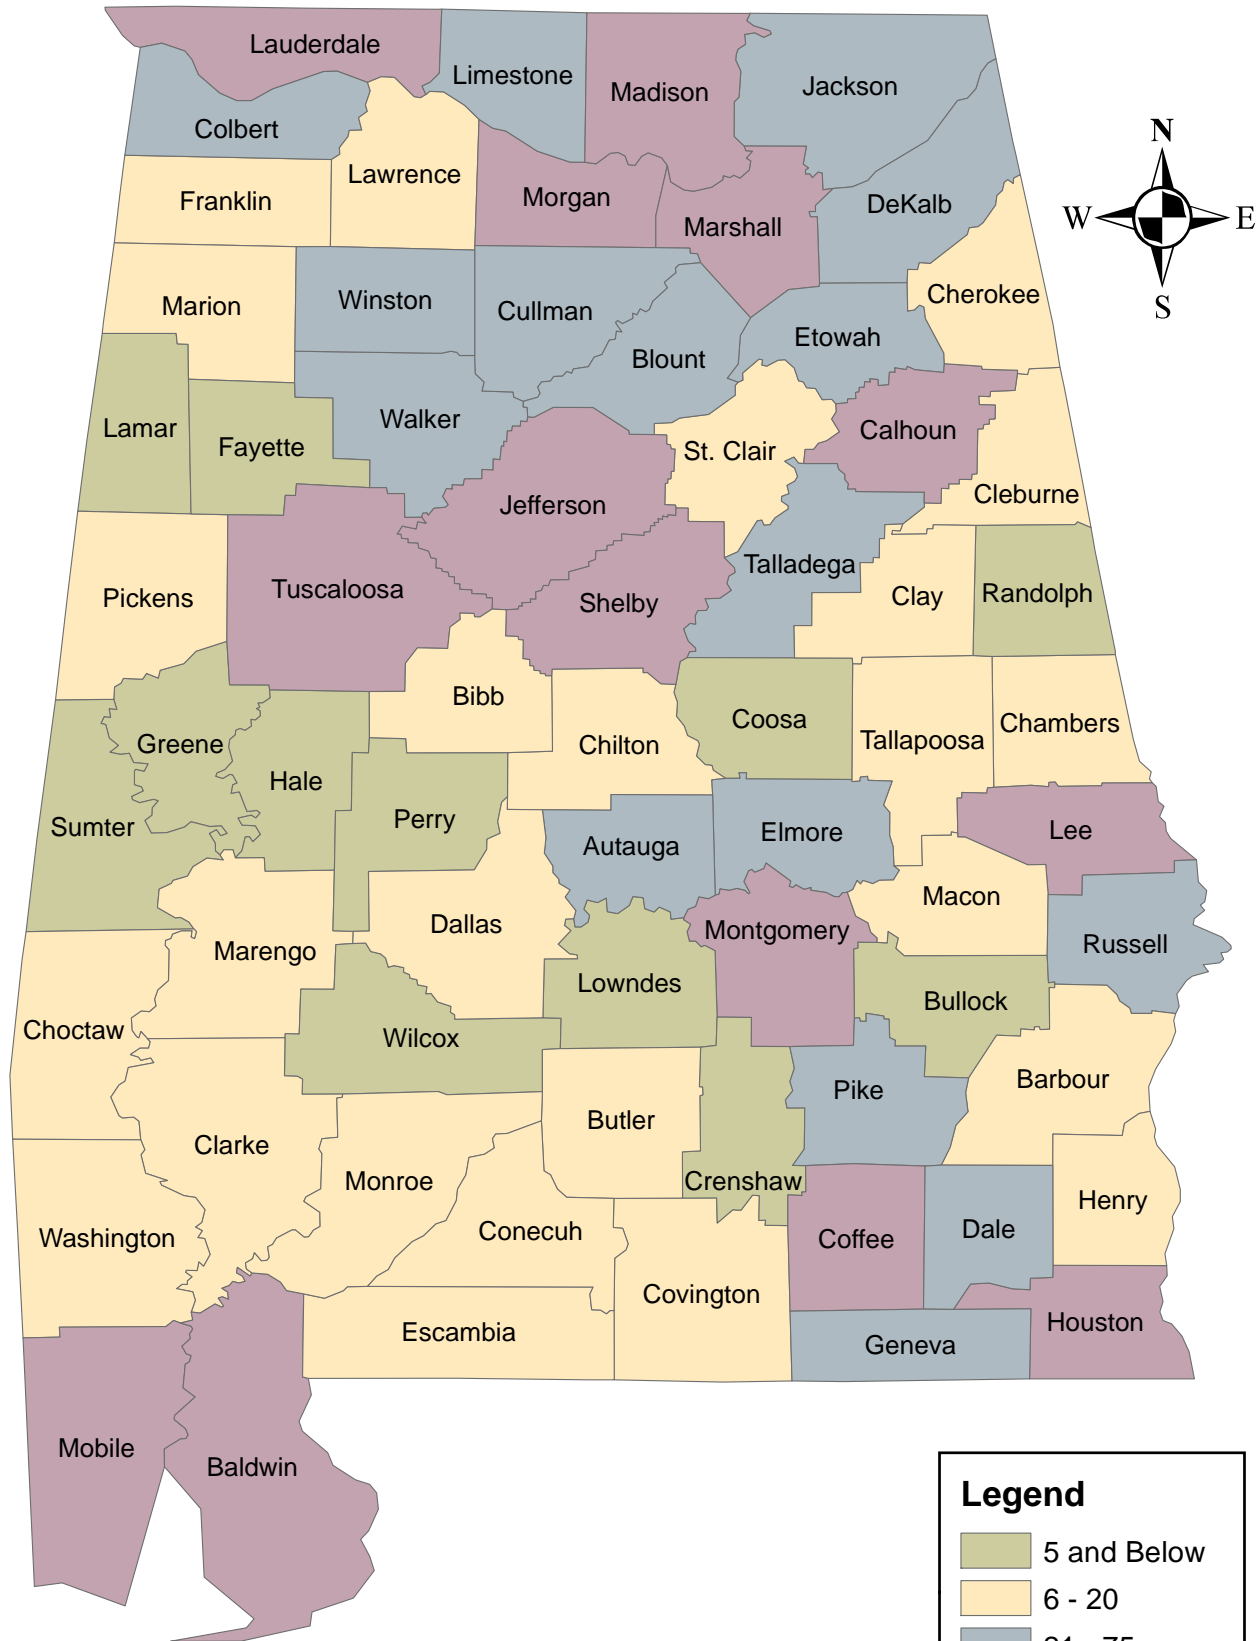

Alabama Professional, Scientific, and Technical Services Job Creation 2010 Qtr 1

Note: Private Job Creation equals the number of new jobs that are created by either new area businesses or the expansion of employment by existing firms.