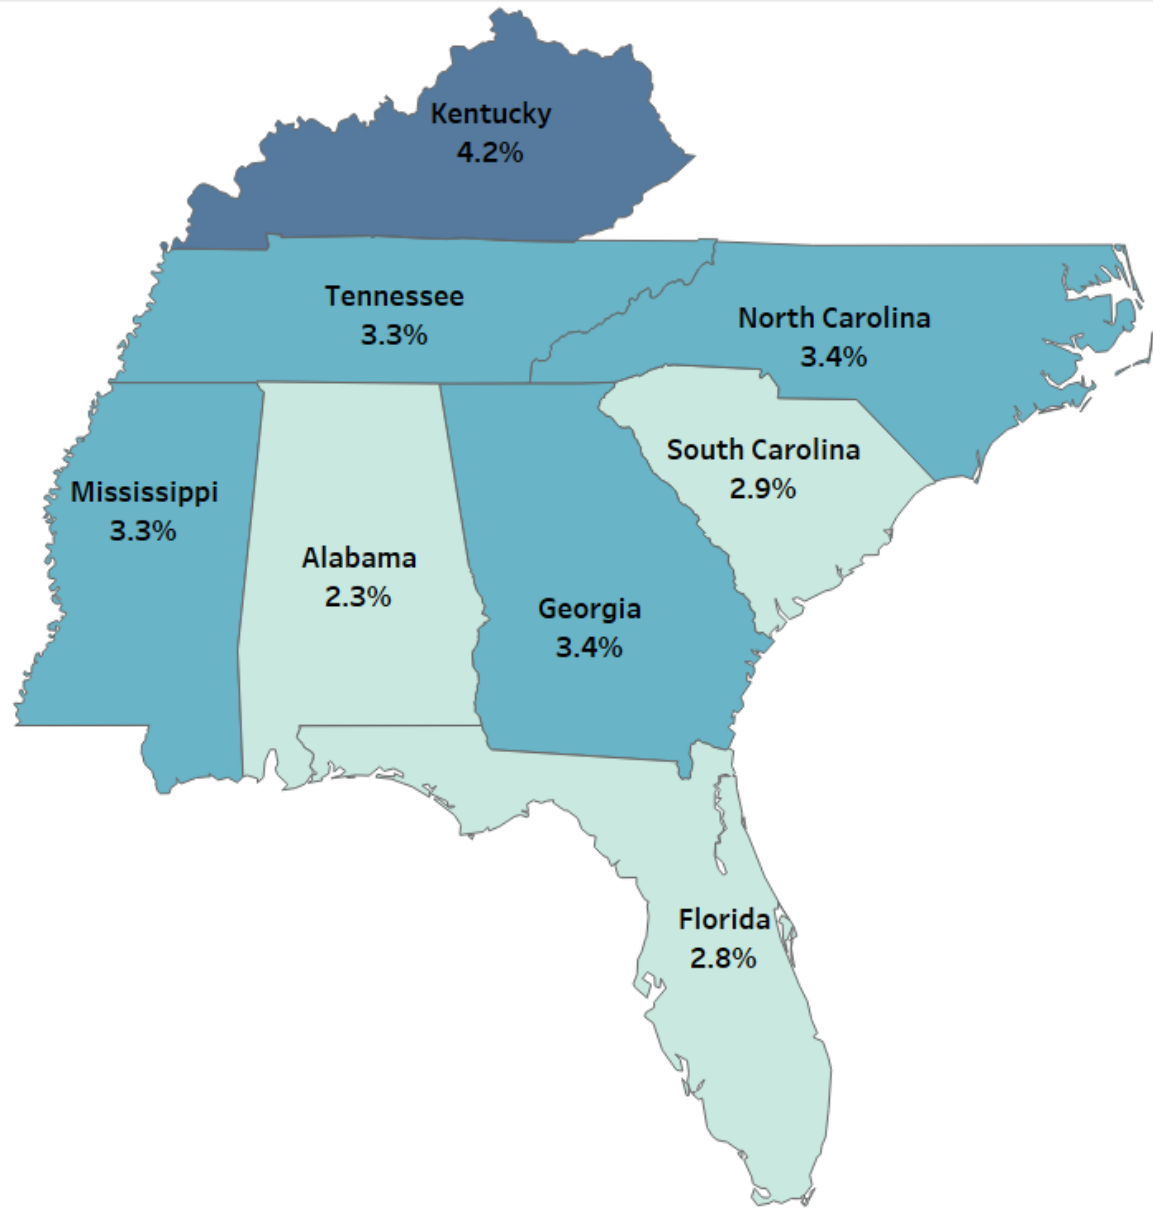

October 2023 Preliminary

Southeastern United States, Seasonally Adj, Unemployment Rates (%)

Prepared by the Alabama Department of Labor, Labor Market Information Division

Unemployment Rate
Map Legend

2.3%