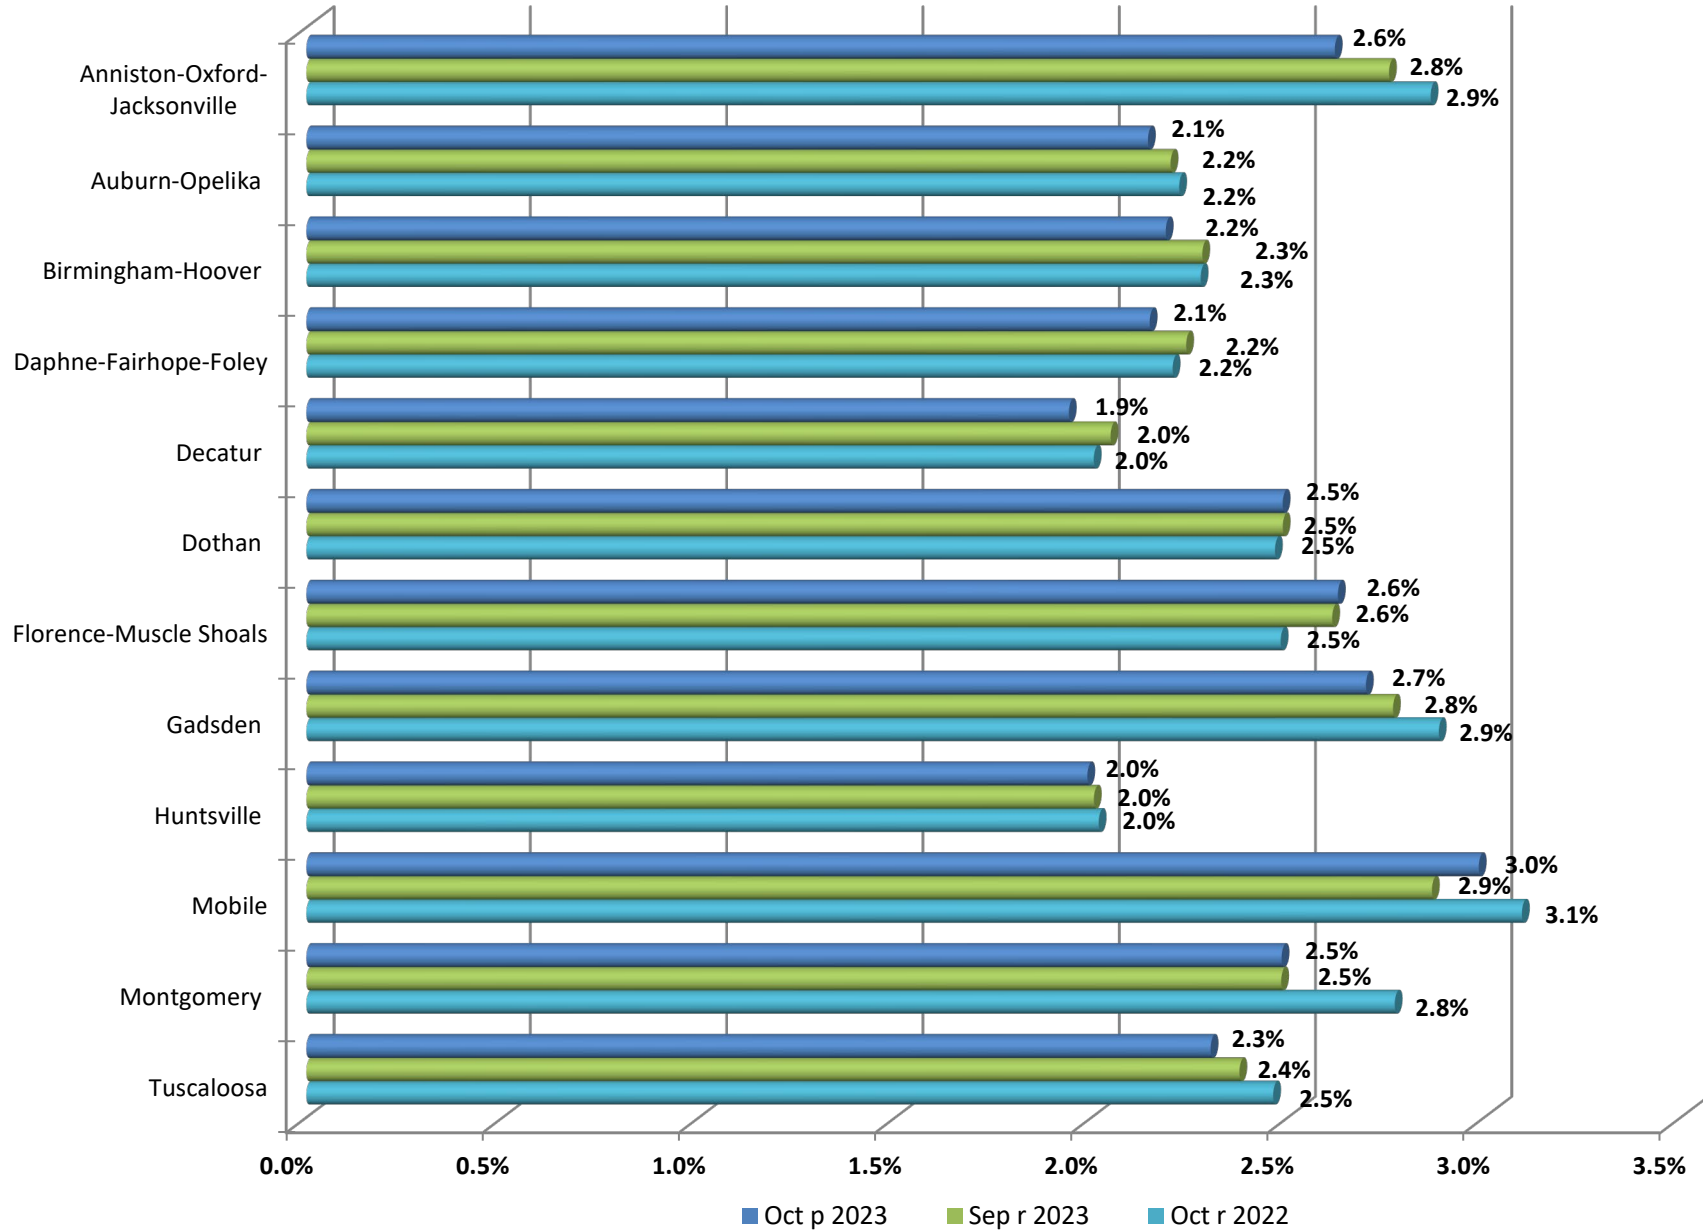

# ALABAMA METROPOLITAN STATISTICAL AREA UNEMPLOYMENT RATES

Estimates prepared by the Alabama Department of Labor in Cooperation with the Bureau of Labor Statistics, based on 2022 benchmark.