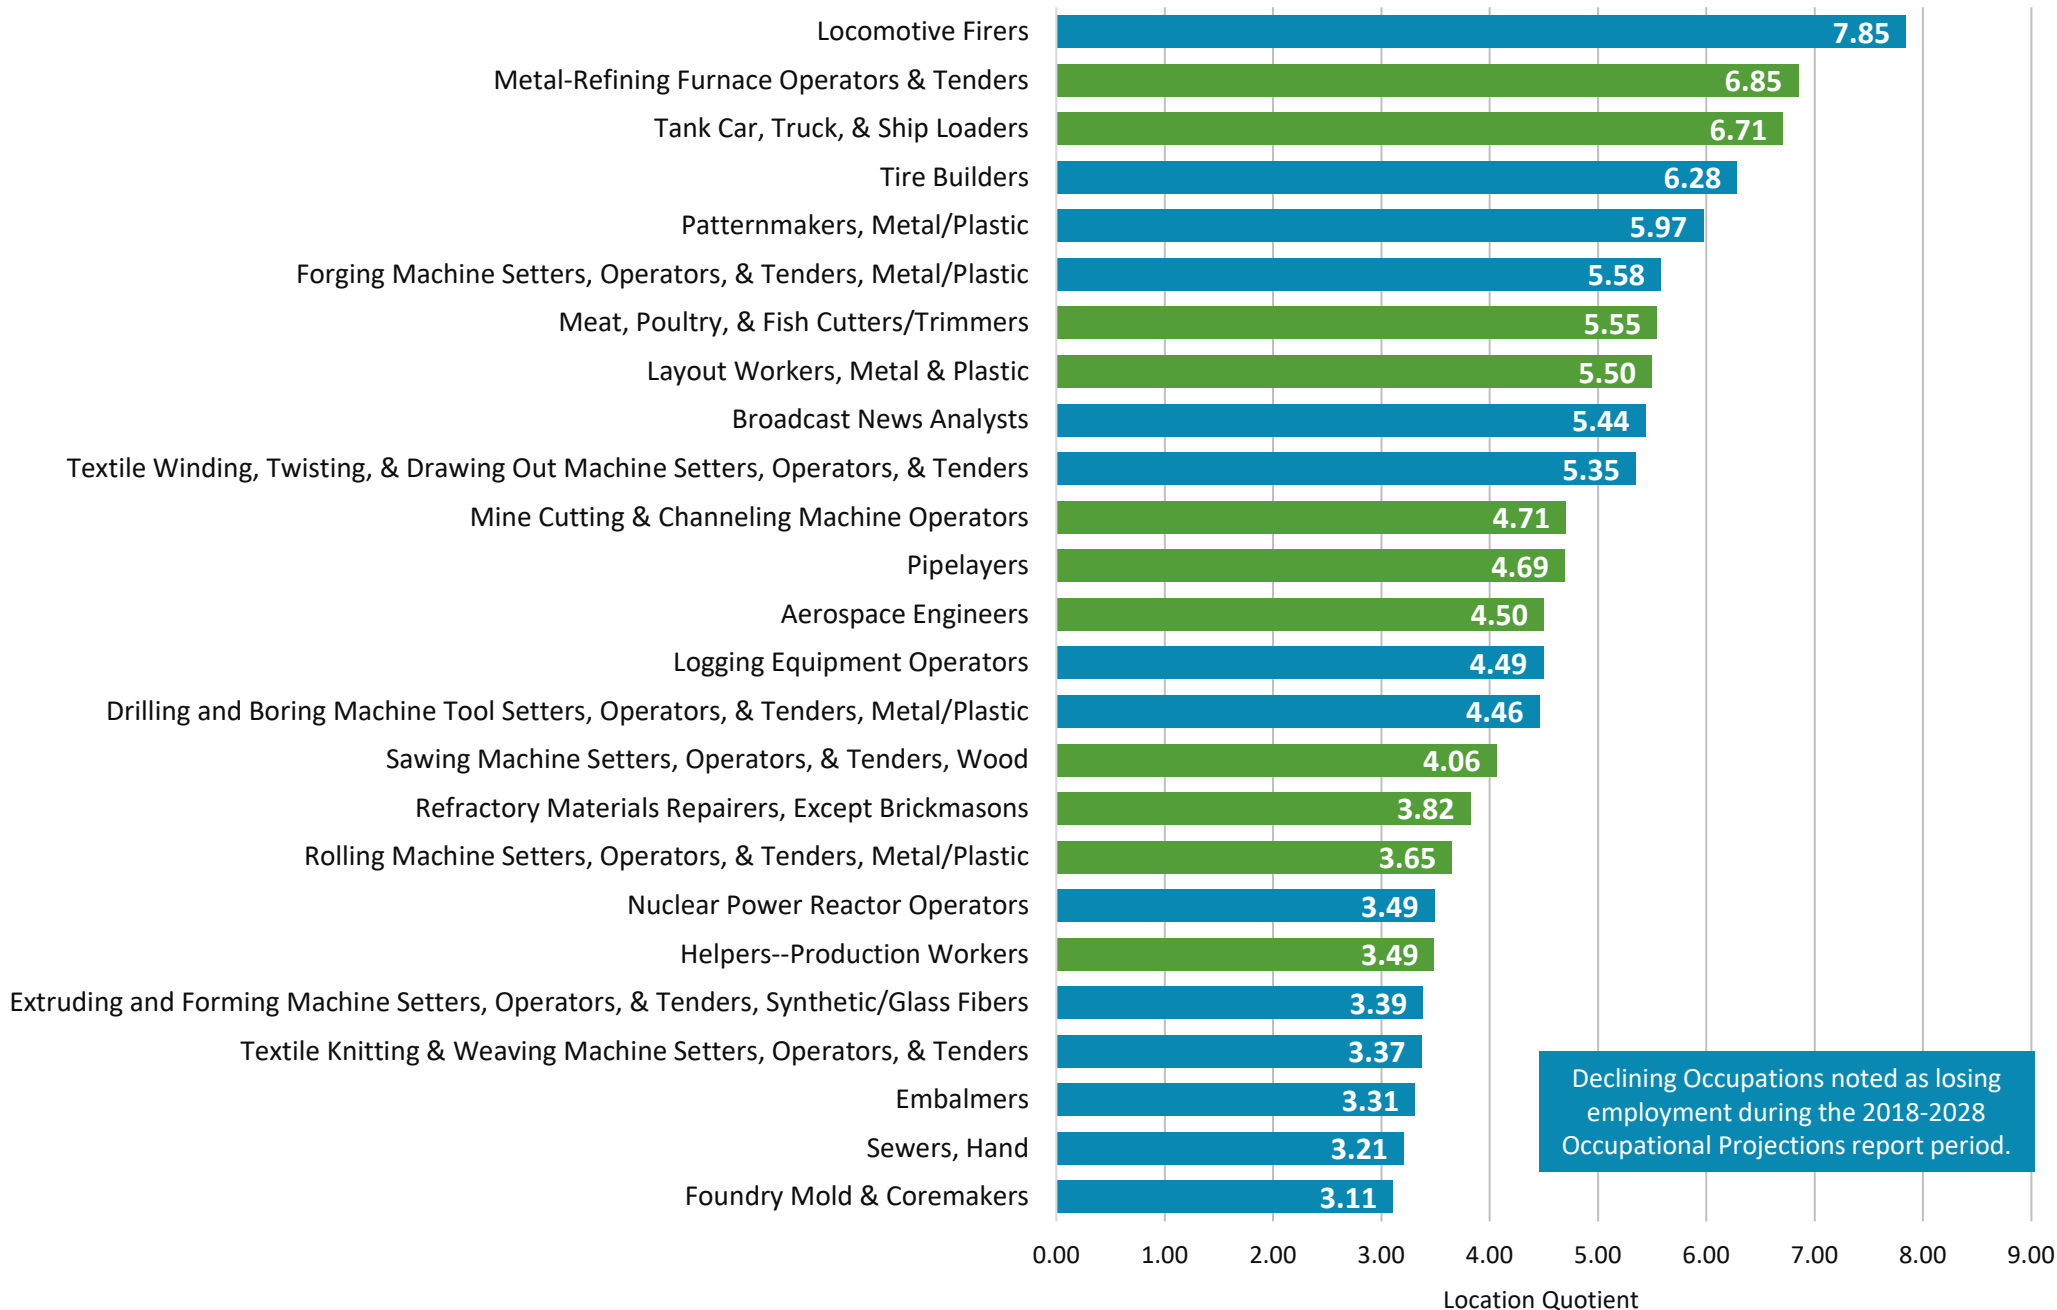

Alabama's Top 25 Occupations with the Highest Location Quotients

Note: Location quotients compare the local share (state) of a given occupation to the nation. LQs based on the 2018-2028 occupational projections.

LQ < 1 Local area's occupational share of employment is less than the share of the U.S.

LQ = 1 Local area's occupational share of employment is comparable to the U.S.

LQ > 1 Local area's occupational share of employment is greater than the U.S. and possibly has a specialization in that occupation.