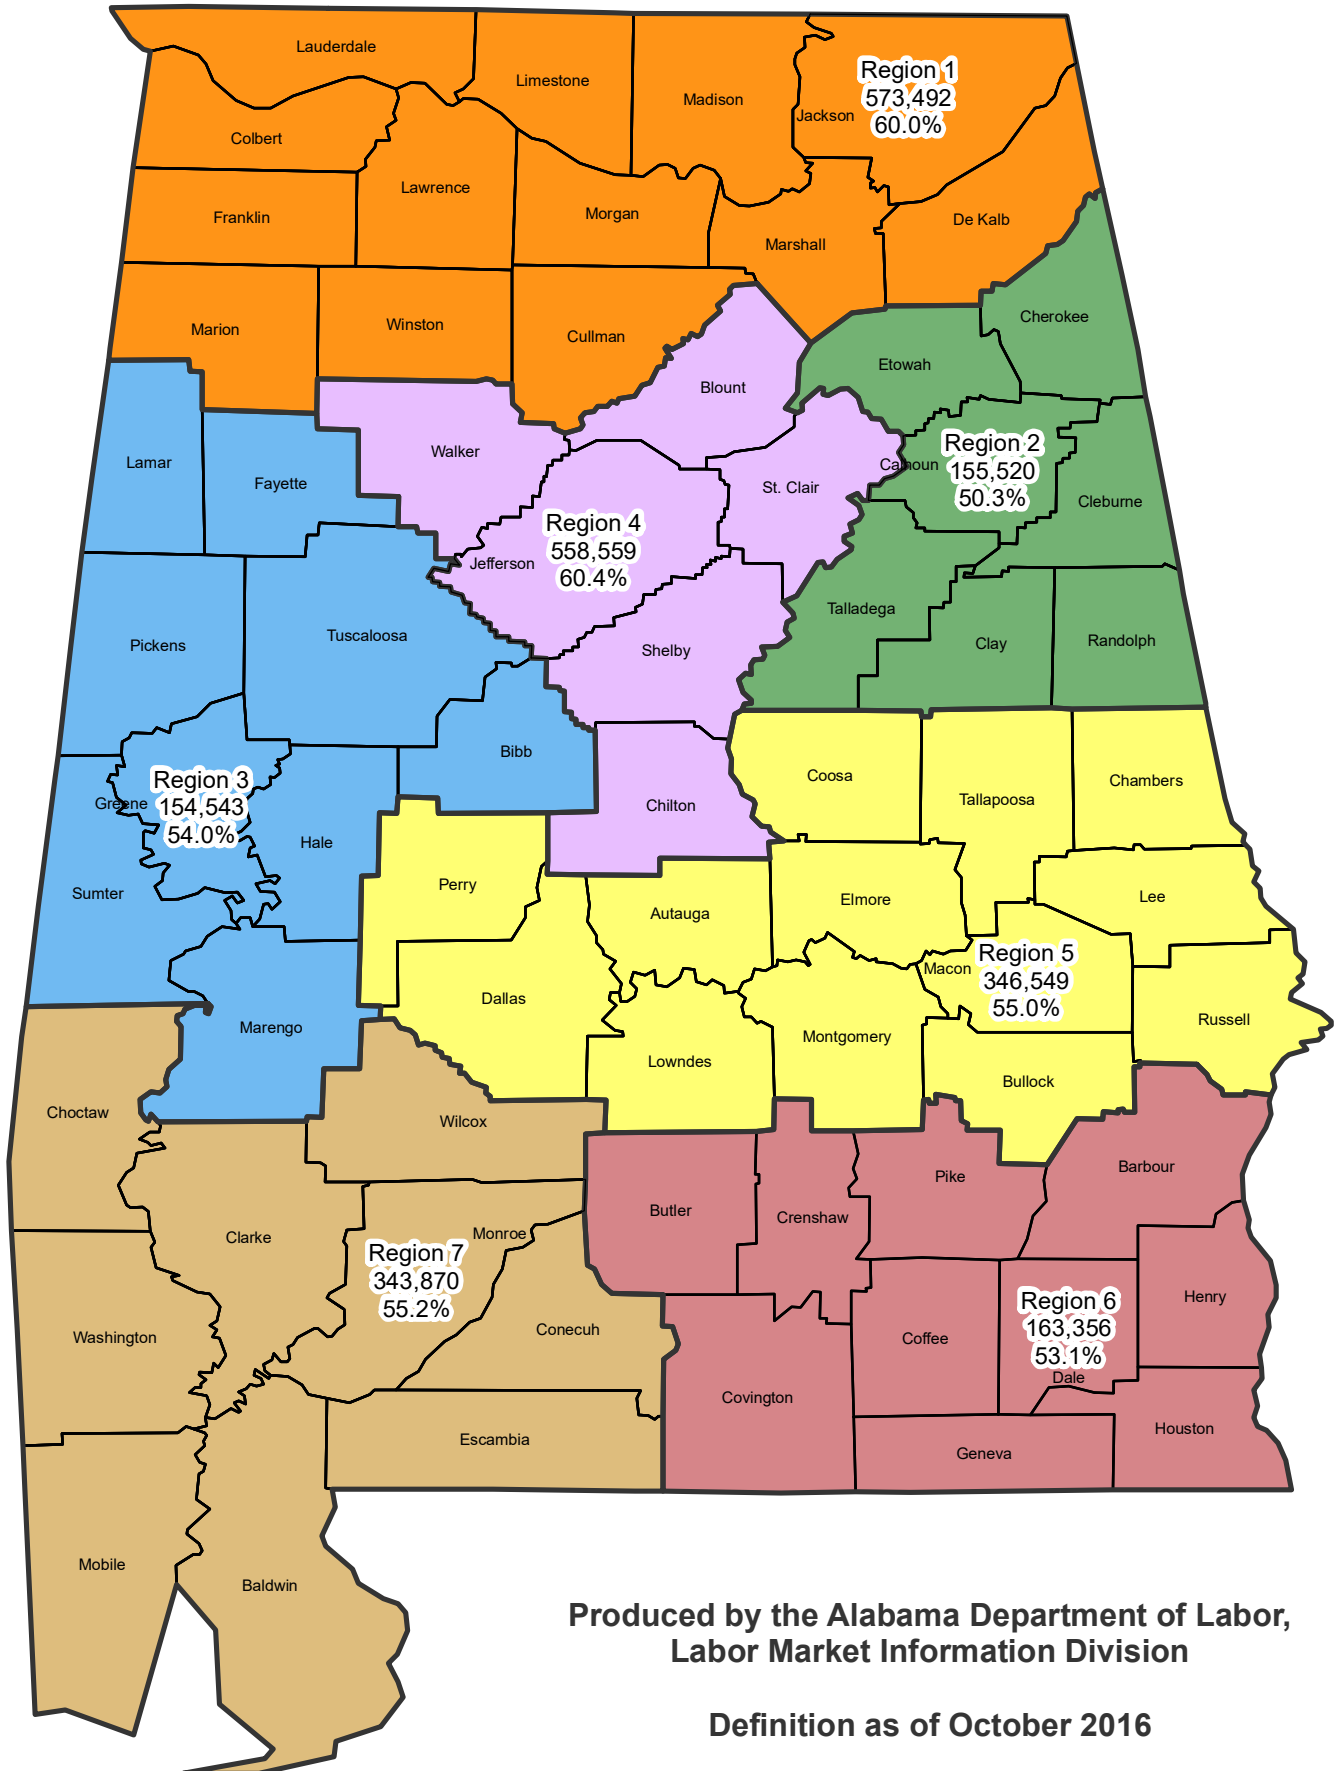

Alabama's Workforce Regions
Number in Civilian Labor Force and Participation Rate
April 2023 Preliminary
State Rate Seasonally Adjusted: 56.8%
State Rate Not Seasonally Adjusted: 56.9%
Areas Not Seasonally Adjusted