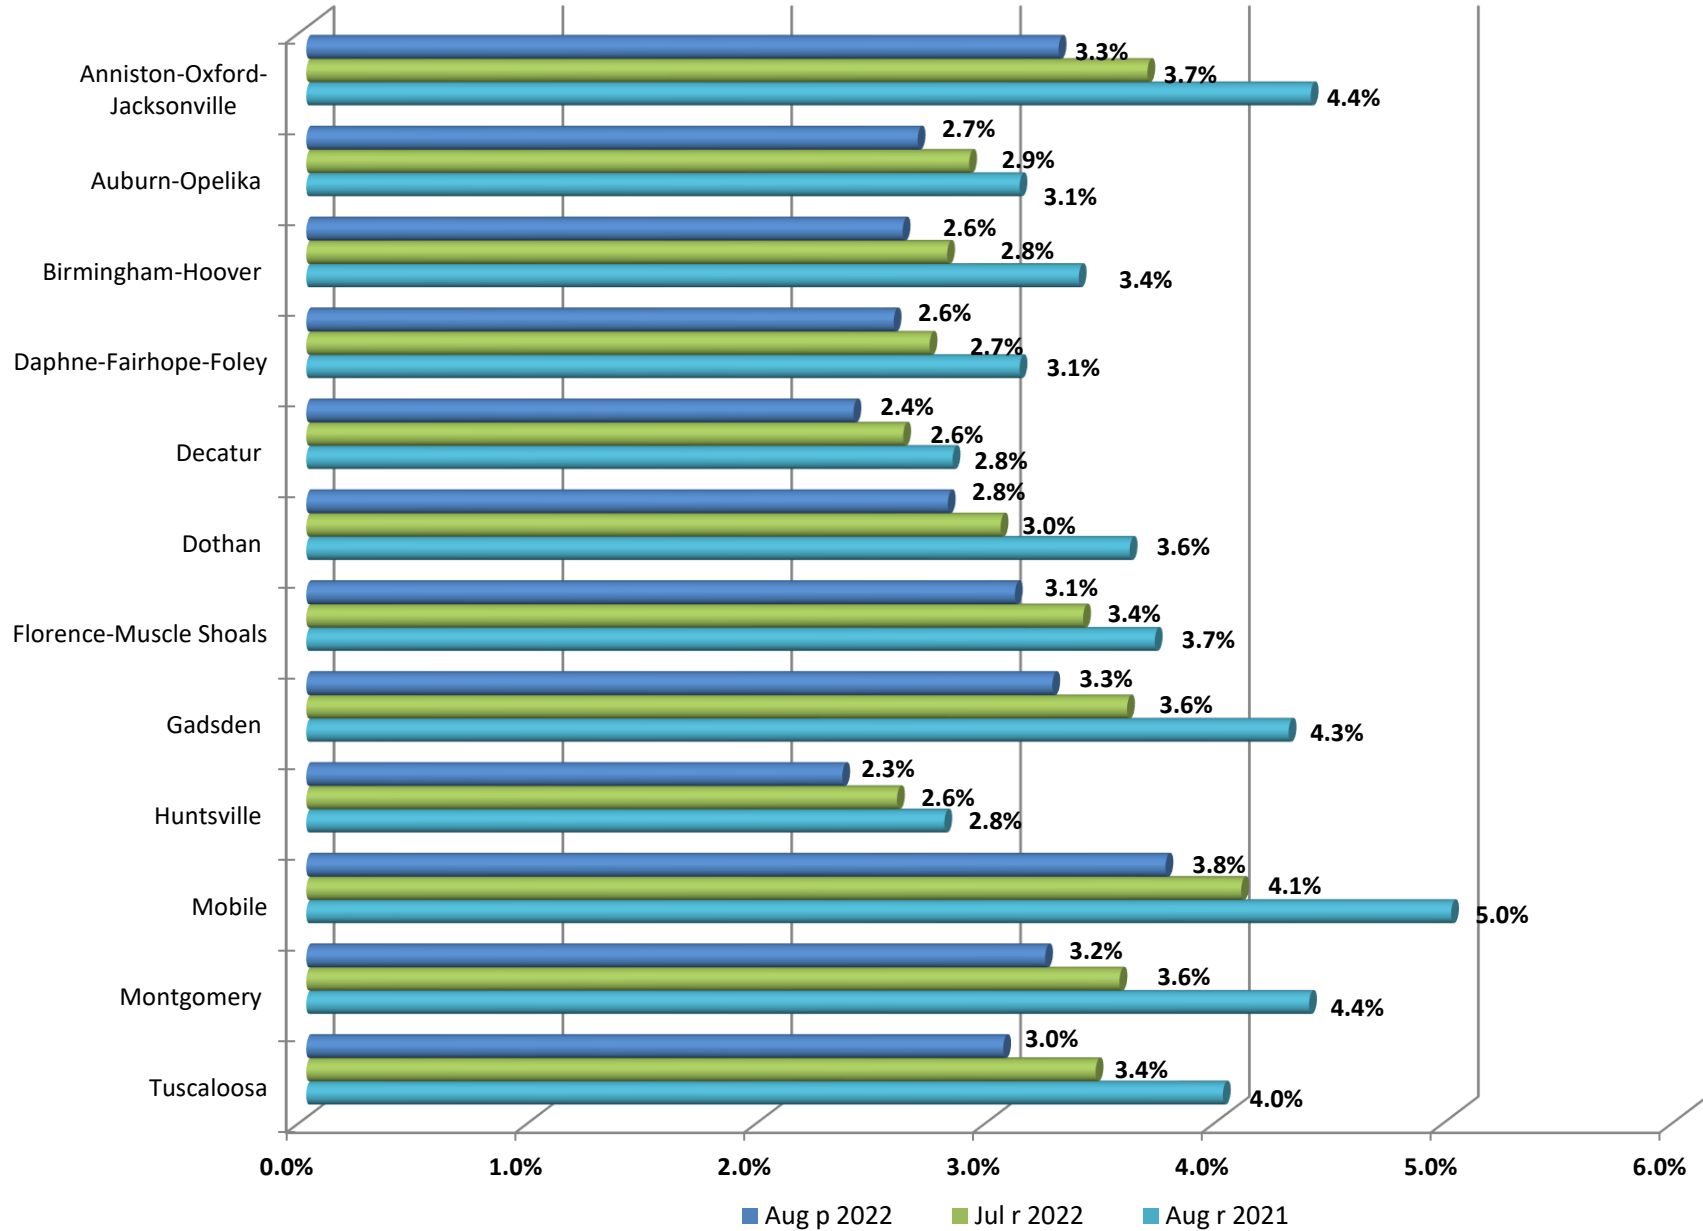

ALABAMA METROPOLITAN STATISTICAL AREA UNEMPLOYMENT RATES

Estimates prepared by the Alabama Department of Labor in Cooperation with the Bureau of Labor Statistics, based on 2021 benchmark.