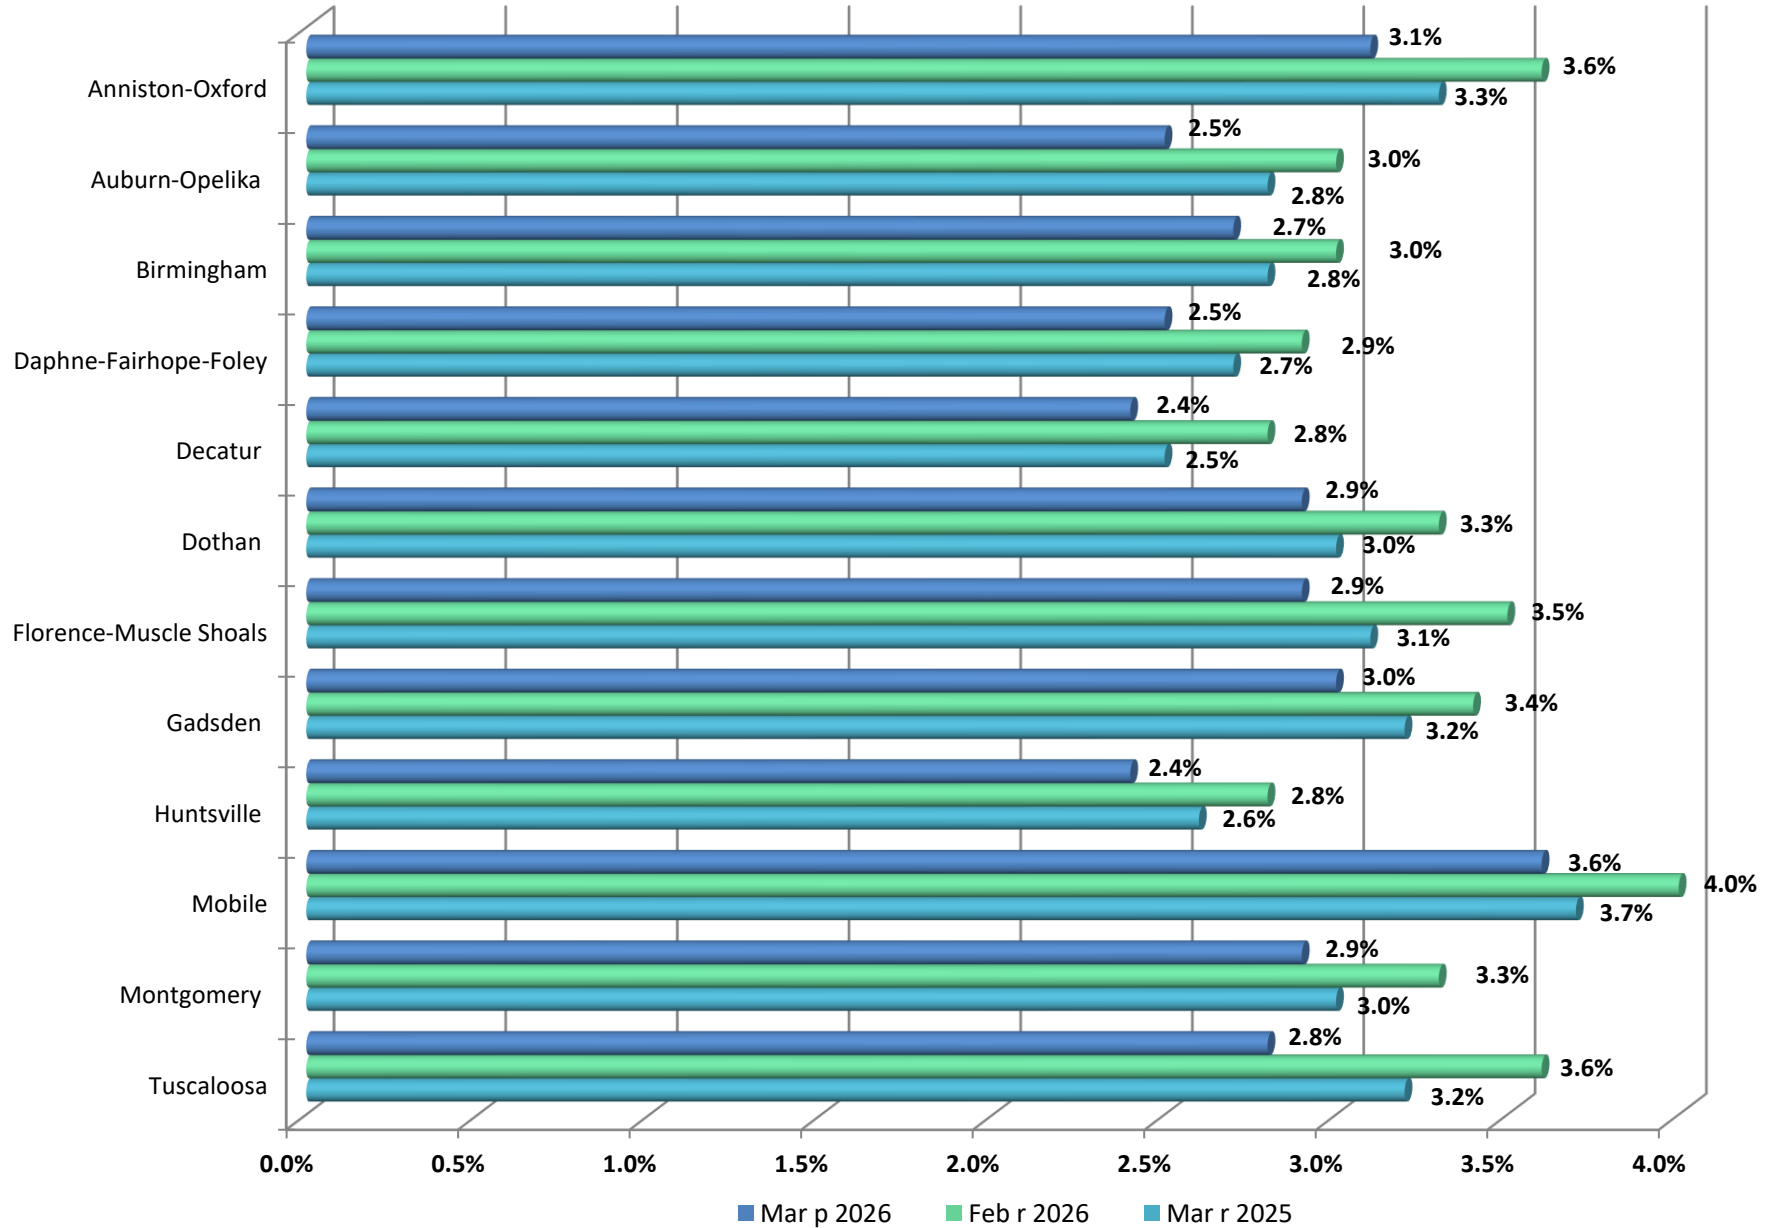

ALABAMA METROPOLITAN STATISTICAL AREA UNEMPLOYMENT RATES

Estimates prepared by the Alabama Department of Workforce in Cooperation with the Bureau of Labor Statistics, based on 2025 benchmark.