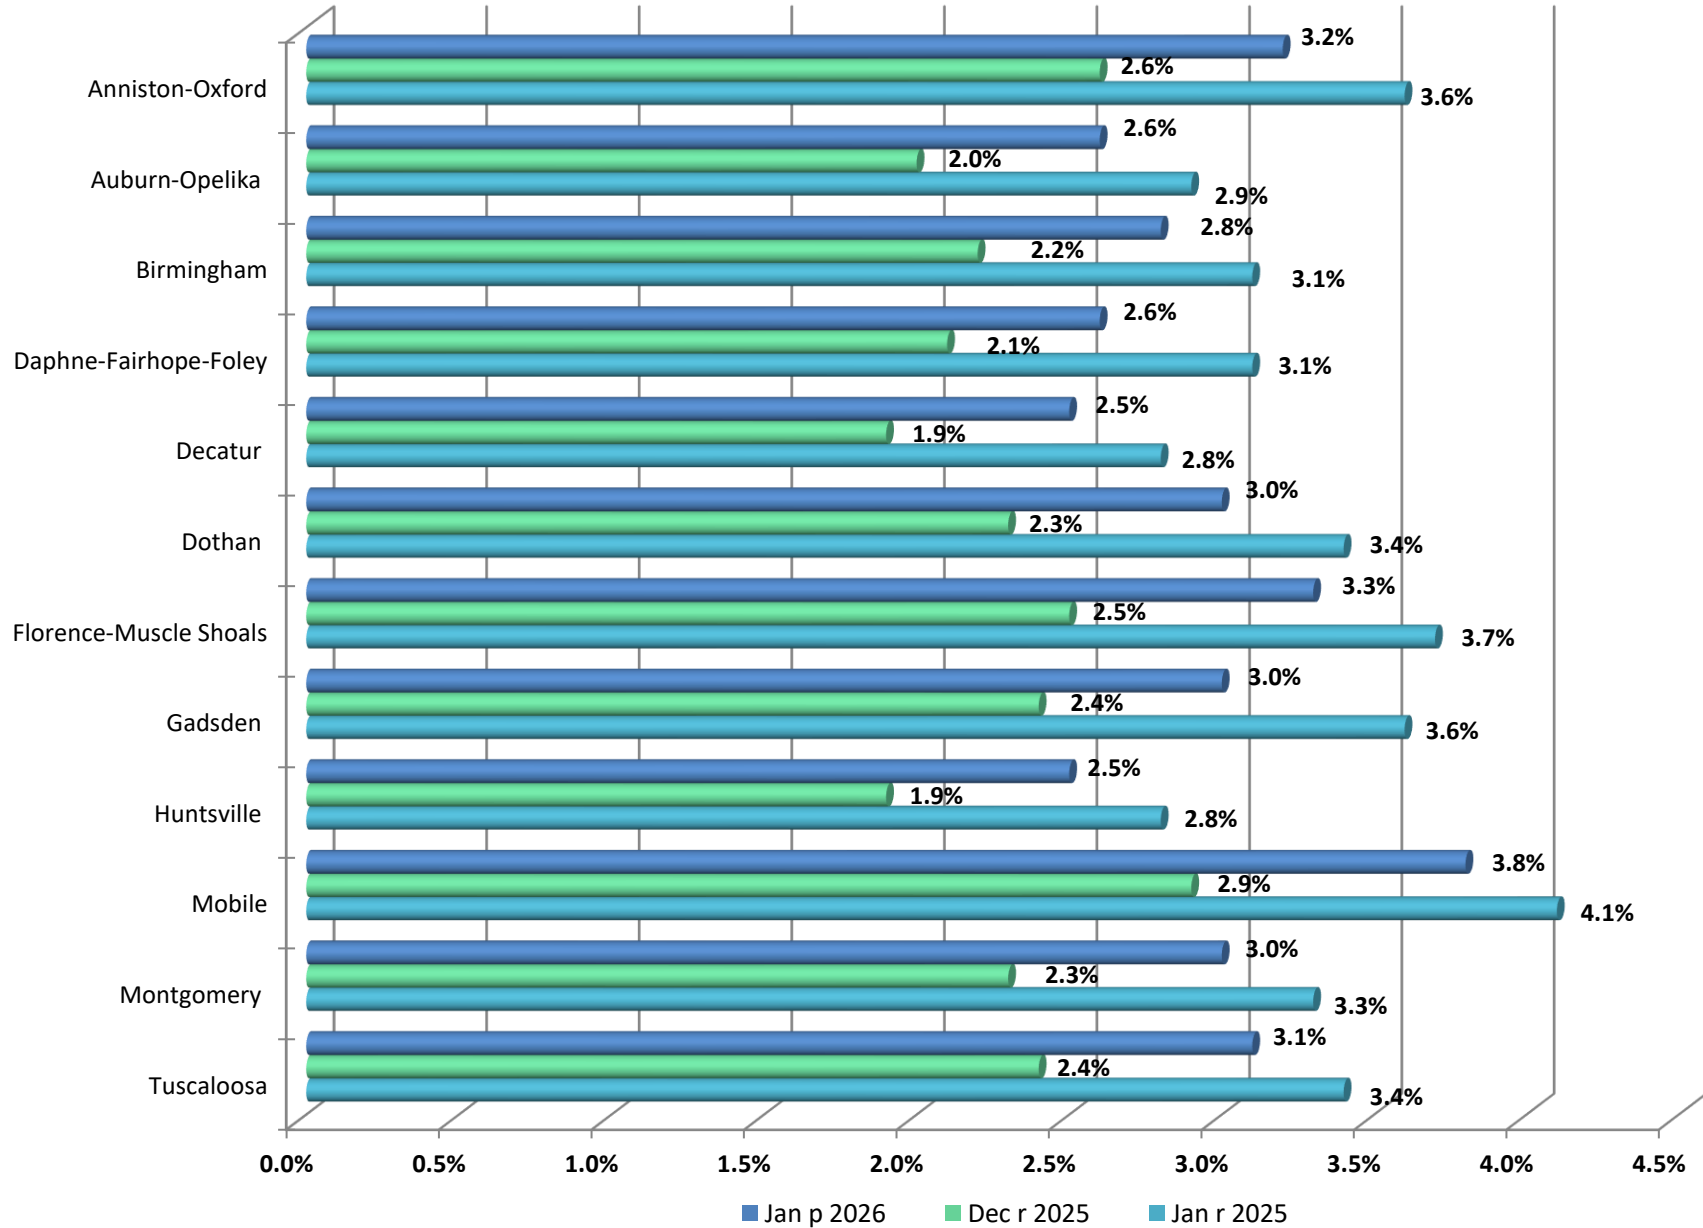

ALABAMA METROPOLITAN STATISTICAL AREA UNEMPLOYMENT RATES

Estimates prepared by the Alabama Department of Workforce in Cooperation with the Bureau of Labor Statistics, based on 2025 benchmark.