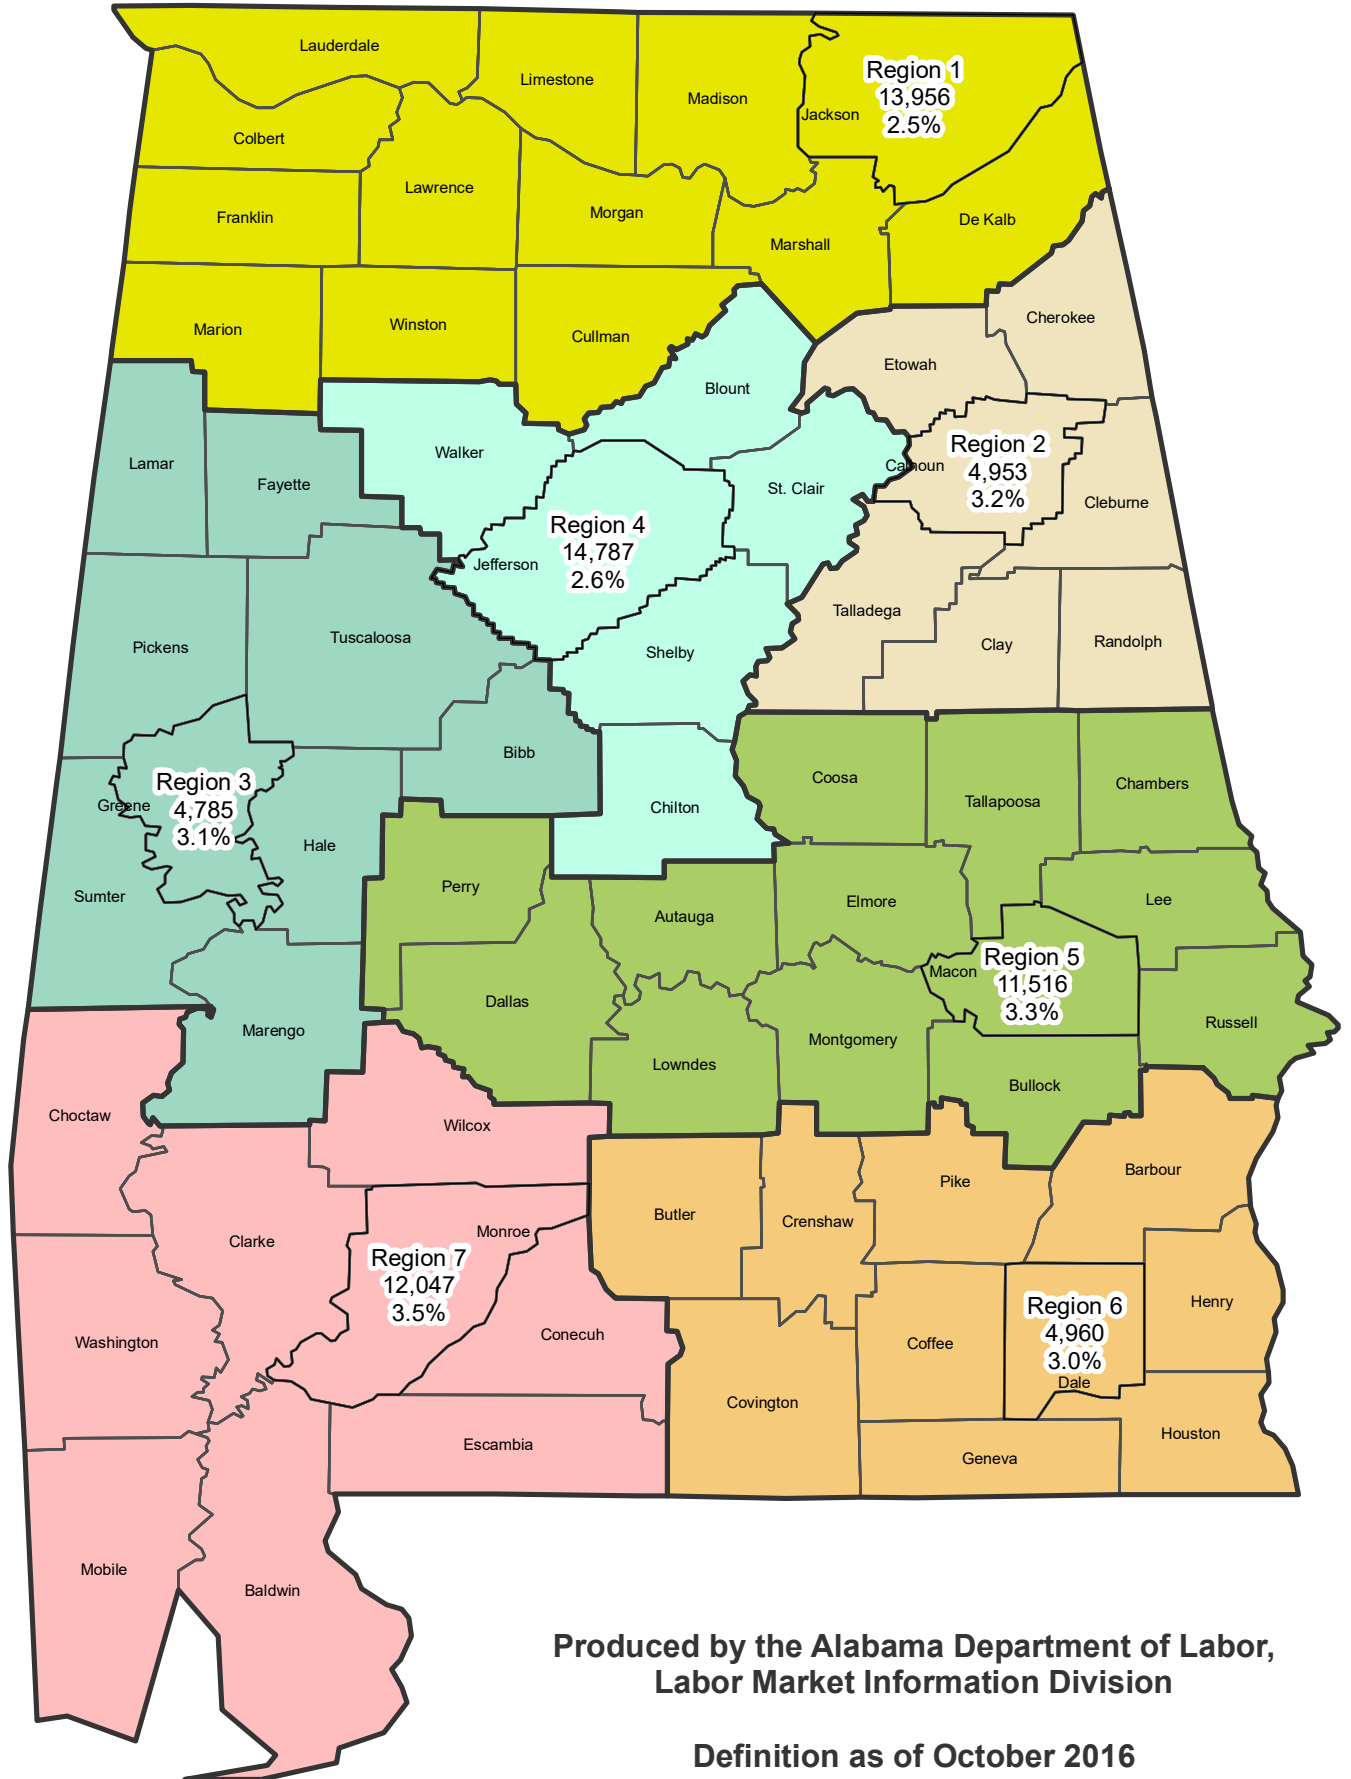

Alabama's Workforce Regions
Number Unemployed and Unemployment Rate
August 2022 Preliminary
State Rate Seasonally Adjusted: 2.6%
State Rate Not Seasonally Adjusted: 2.9%
Areas Not Seasonally Adjusted

Produced by the Alabama Department of Labor,
 Labor Market Information Division