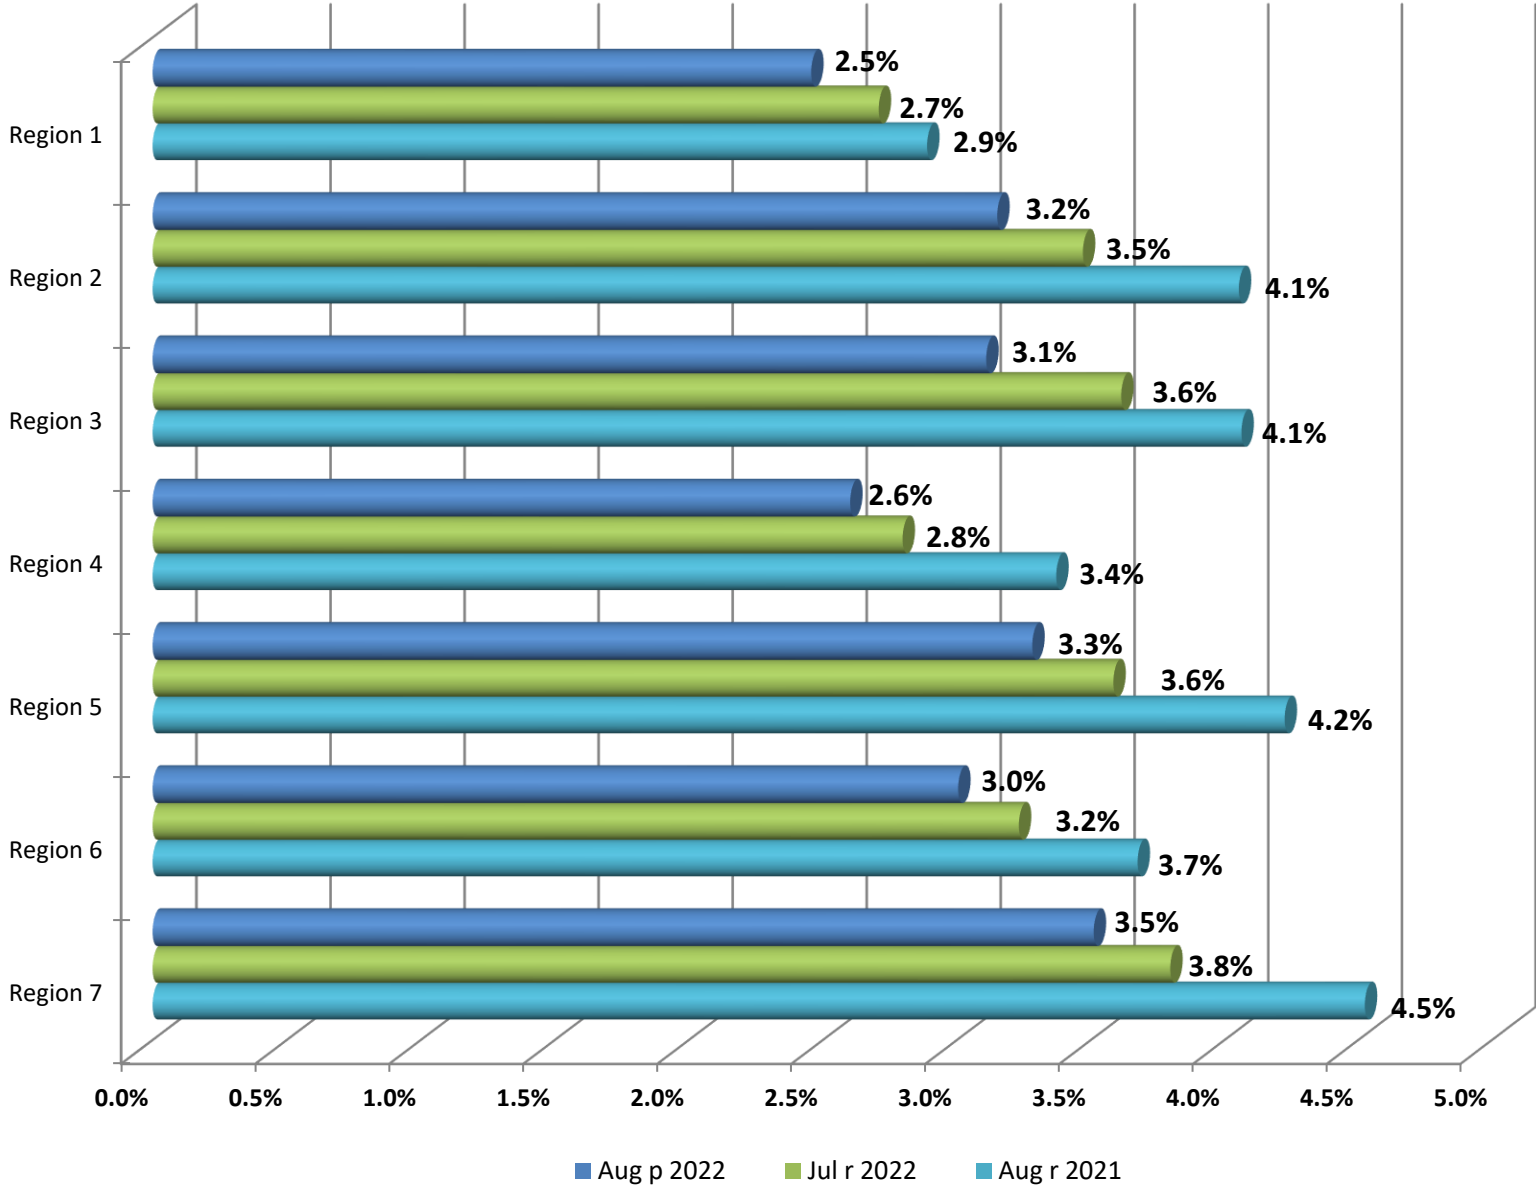

Alabama Workforce Regions Unemployment Rates

Areas are comparable to the not seasonally adjusted labor force data.

Estimates prepared by the Alabama Department of Labor in Cooperation with the Bureau of Labor Statistics, based on 2021 benchmark.