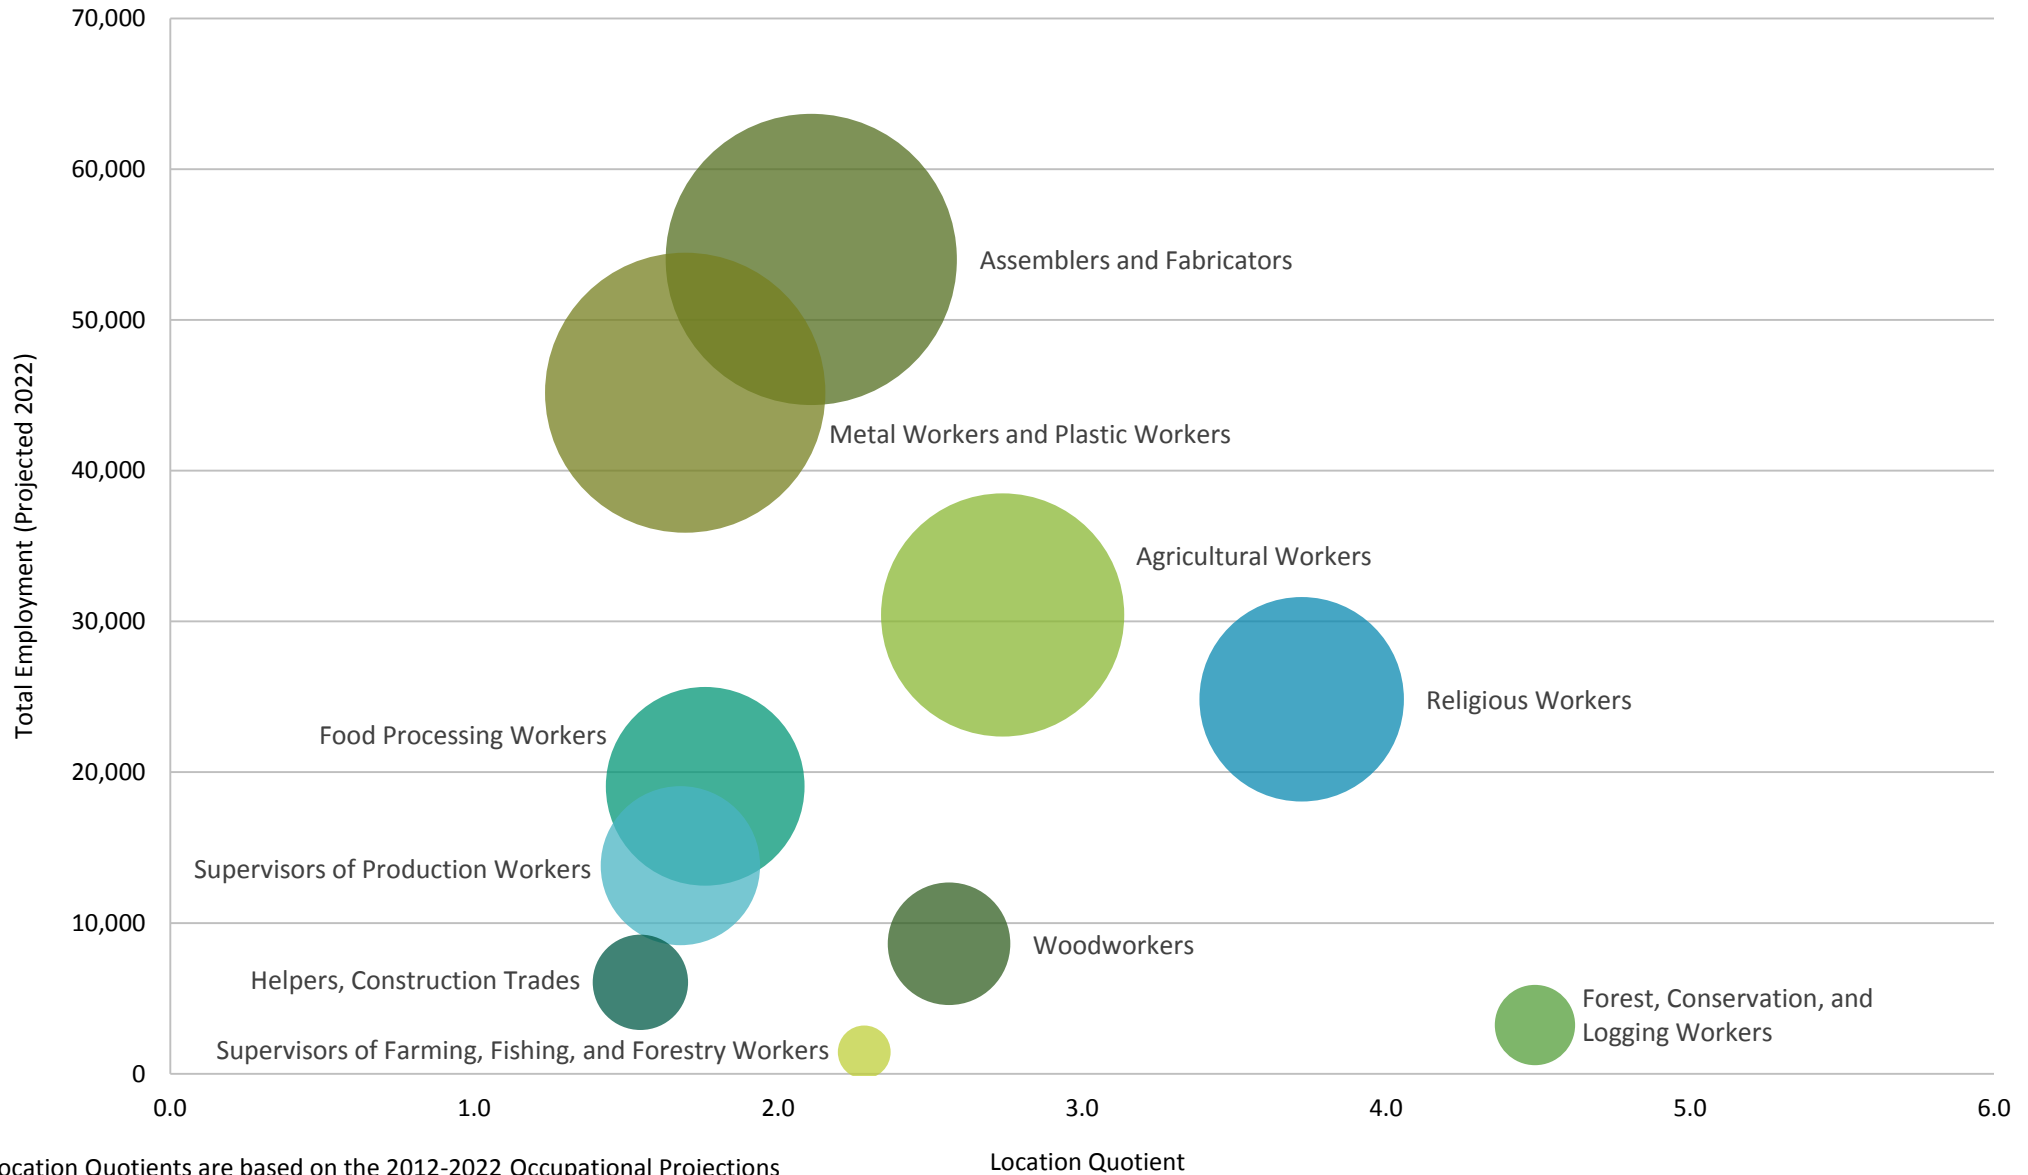

LQ = 1 Indicates the occupations within the local area is assumed to be sufficient to meet local demand.

LQ > 1 Indicates the local area has proportionately more workers employed in a specific occupation category than the nation.

LQ > 1.25 Indicates that the specific occupation has the potential to be classified as exported in other areas other than the particular region.

LQ < 1 Indicates the opportunity to develop business and/or an occupation in the local area if needed.

*Location Quotients are based on the 2012-2022 Occupational Projections
 **Bubble size represents base employment, 2012

Note: Location quotients compare the local share (region) of a given occupation in the United States
 LQ = 1 Indicates the occupations within the local area is assumed to be sufficient to meet local demand.
 LQ > 1 Indicates the local area has proportionately more workers employed in a specific occupation category than the nation.
 LQ > 1.25 Indicates that the specific occupation has the potential to be classified as exported in other areas other than the particular region.
 LQ < 1 Indicates the opportunity to develop business and/or an occupation in the local area if needed.