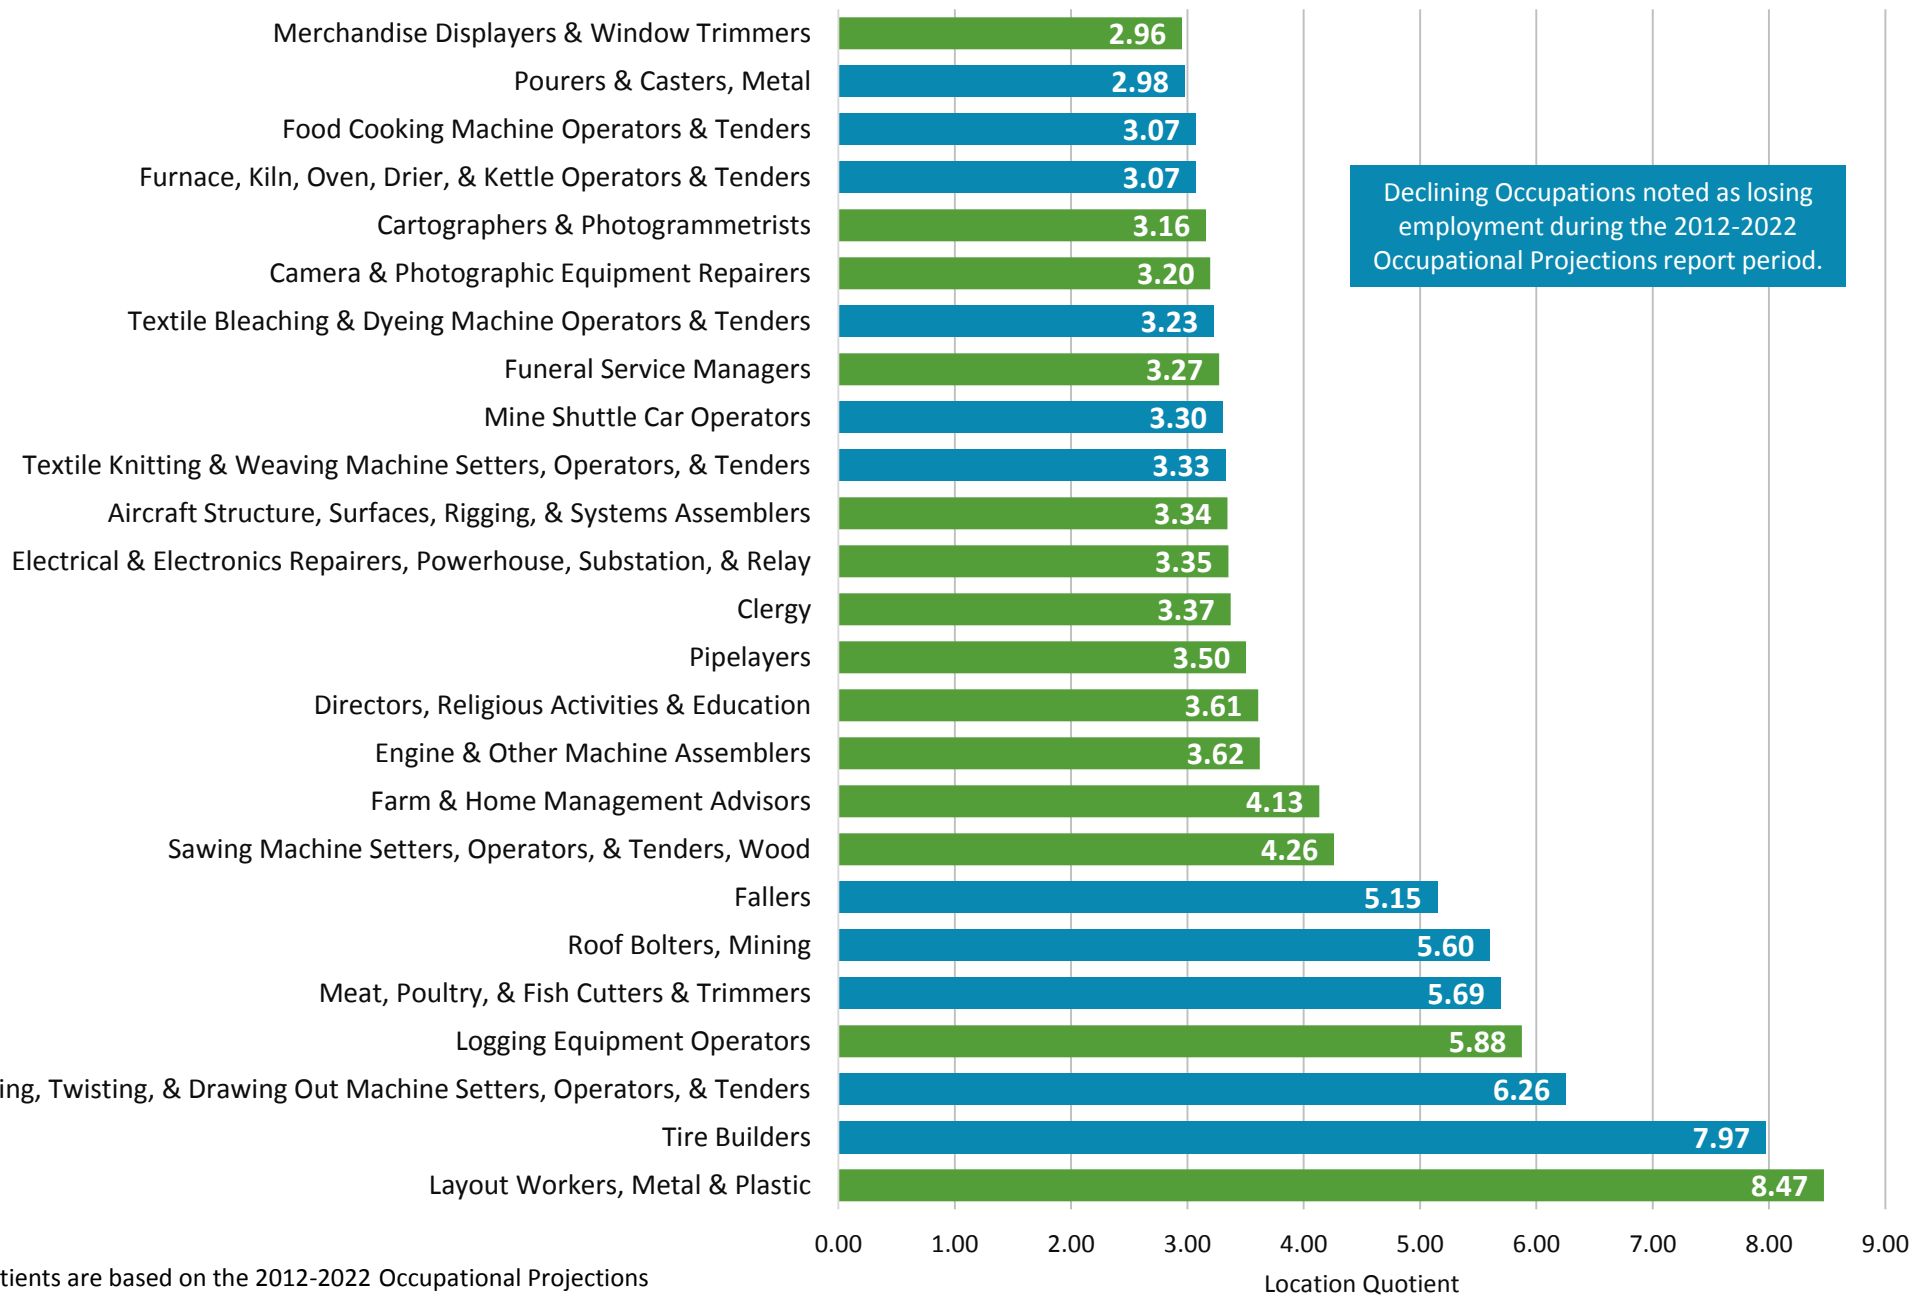

Alabama's Top 25 Occupations with the Highest Location Quotients

*Location Quotients are based on the 2012-2022 Occupational Projections

Note: Location quotients compare the local share (region) of a given occupation in the United States

LQ = 1 Indicates the occupations within the local area is assumed to be sufficient to meet local demand.

LQ > 1 Indicates the local area has proportionately more workers employed in a specific occupation category than the nation.