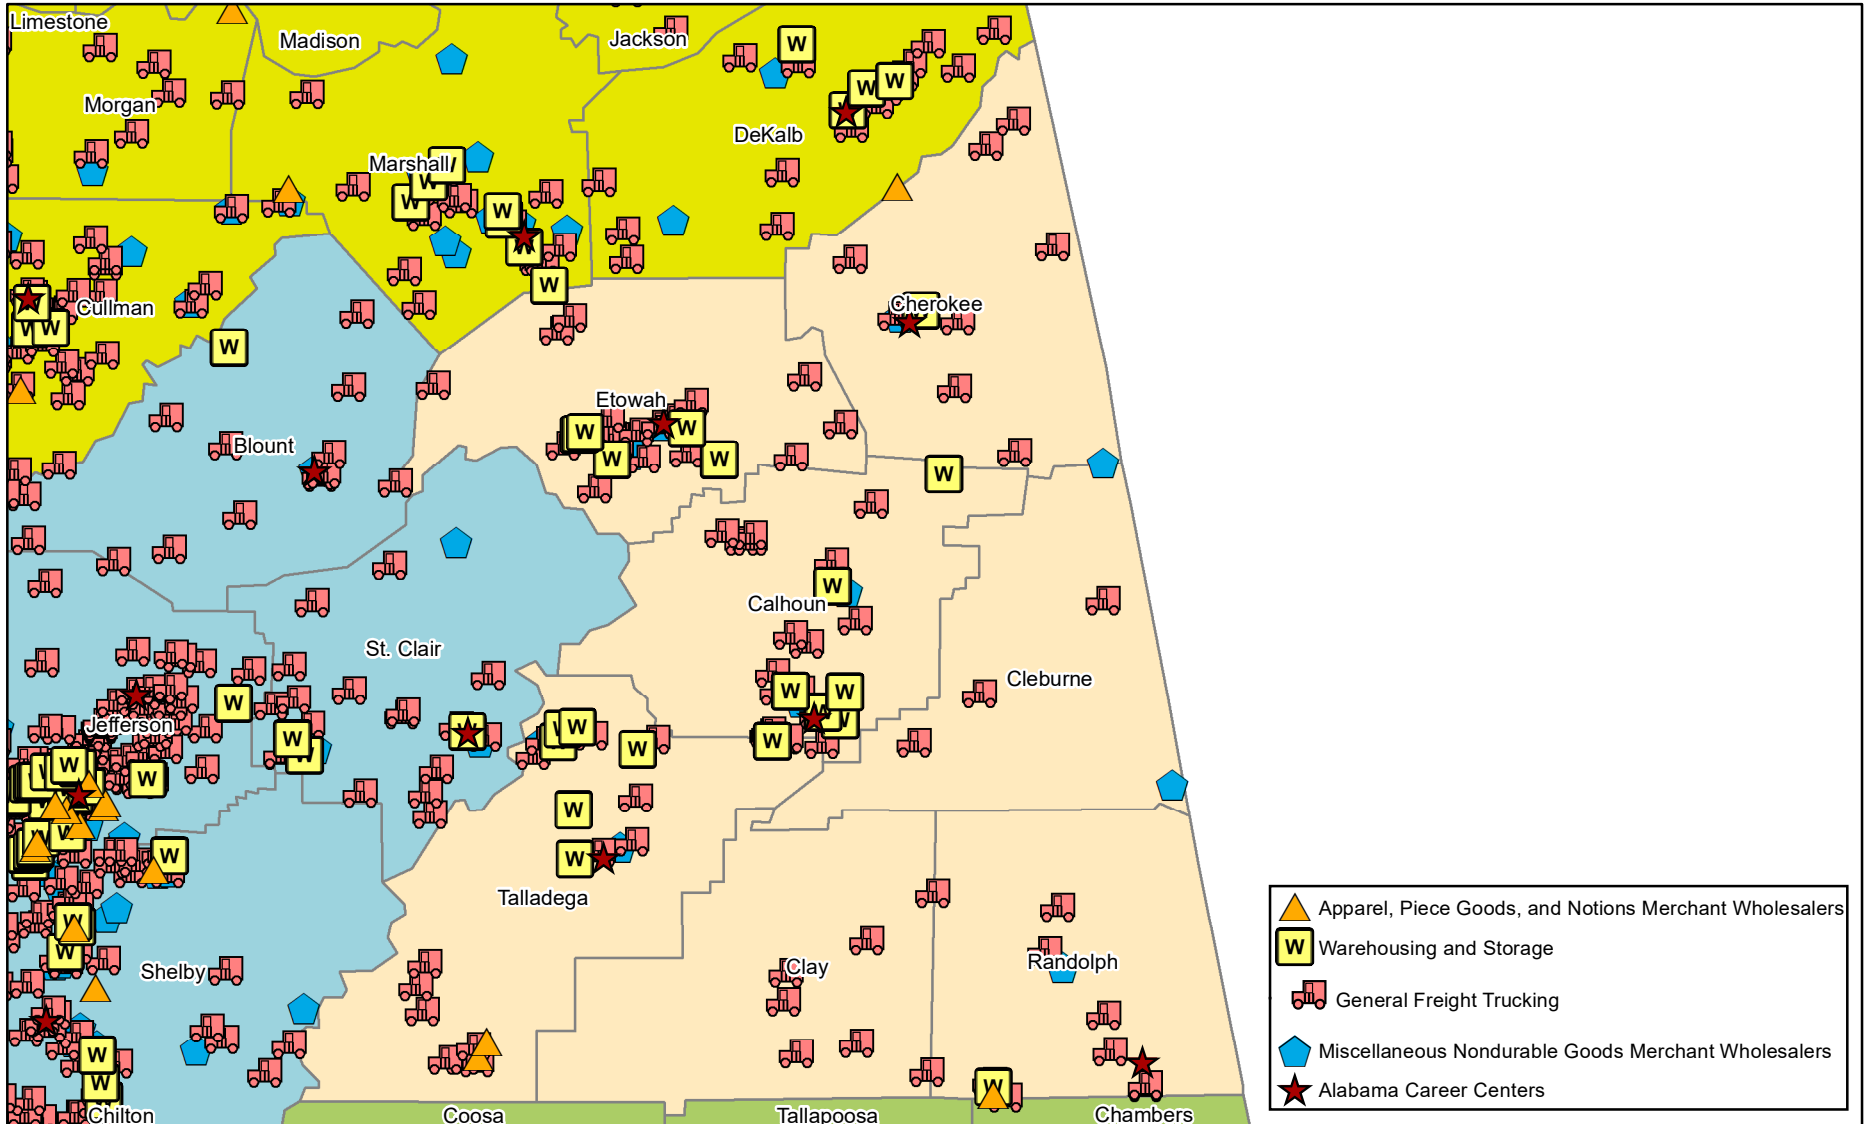

Accelerate Alabama Distribution/Logistics Region 2

Alabama Department of Labor
Labor Market Information Division

Note: Some employers who are based in another state do not appear on this map because they have yet to be classified or their physical location is unknown.

- Apparel, Piece Goods, and Notions Merchant Wholesalers
- Warehousing and Storage
- General Freight Trucking
- Miscellaneous Nondurable Goods Merchant Wholesalers
- Alabama Career Centers

Source: Alabama's Quarterly Census
of Employment and Wages, 2021