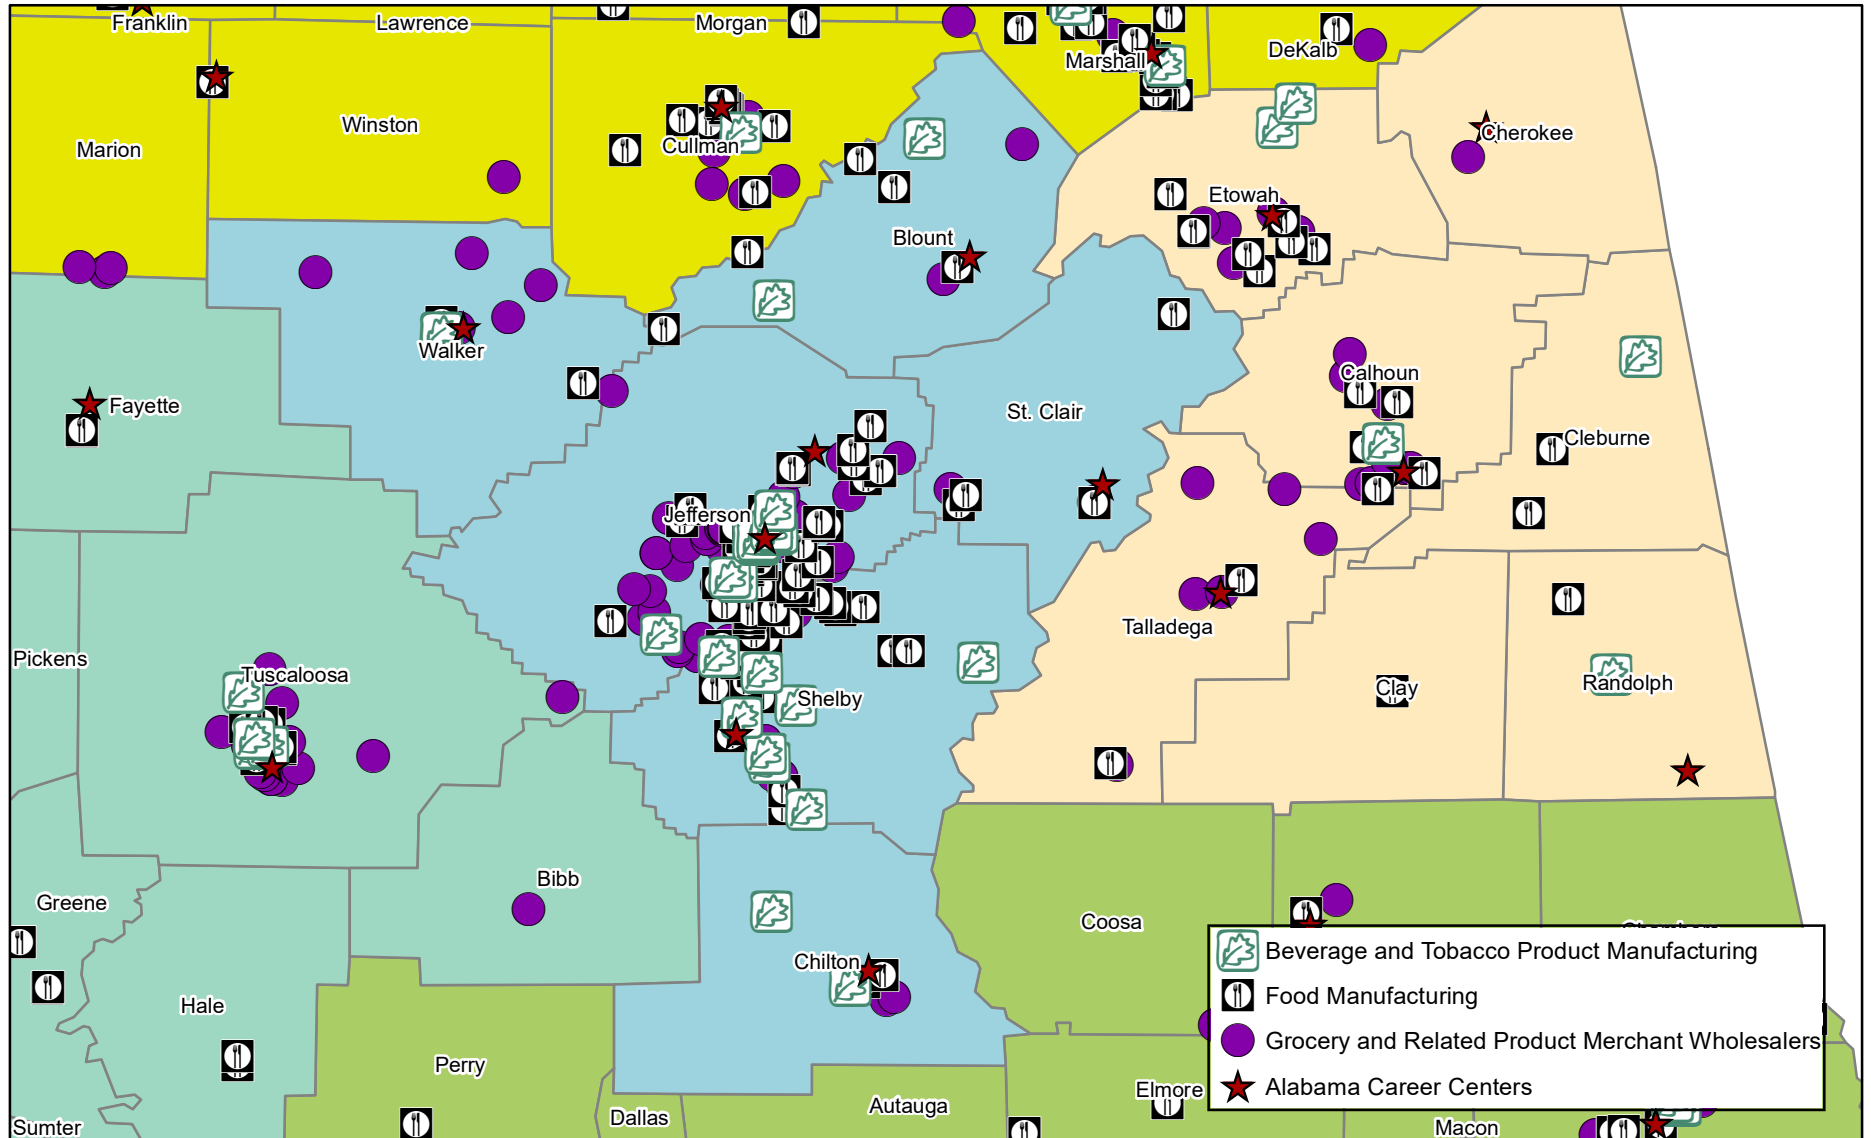

# Accelerate Alabama Agriculture and Food Products Region 4

-  Beverage and Tobacco Product Manufacturing
-  Food Manufacturing
-  Grocery and Related Product Merchant Wholesalers
-  Alabama Career Centers

Alabama Department of Labor  
Labor Market Information Division

Source: Alabama's Quarterly Census  
of Employment and Wages, 2021

Note: Some employers who are based in another state do not appear on this map because they have yet to be classified or their physical location is unknown.