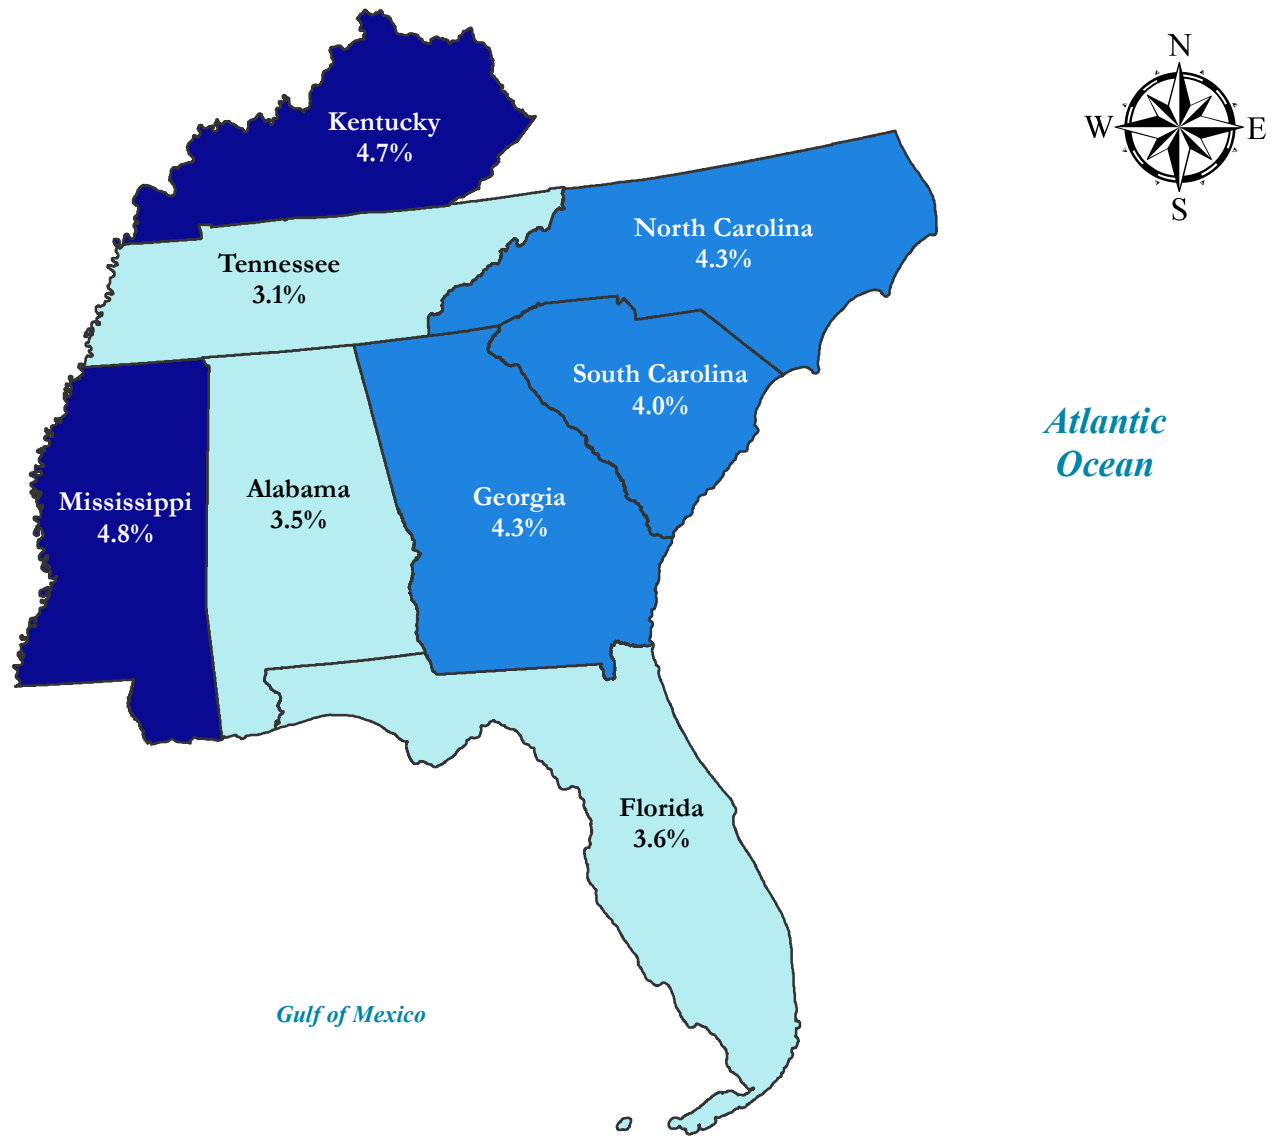

This publication will be released on January 23, 2018, after 9:00 A.M. Central Time.

**November 2017 Preliminary, Seasonally Adjusted  
Unemployment Rates  
Southeastern United States**