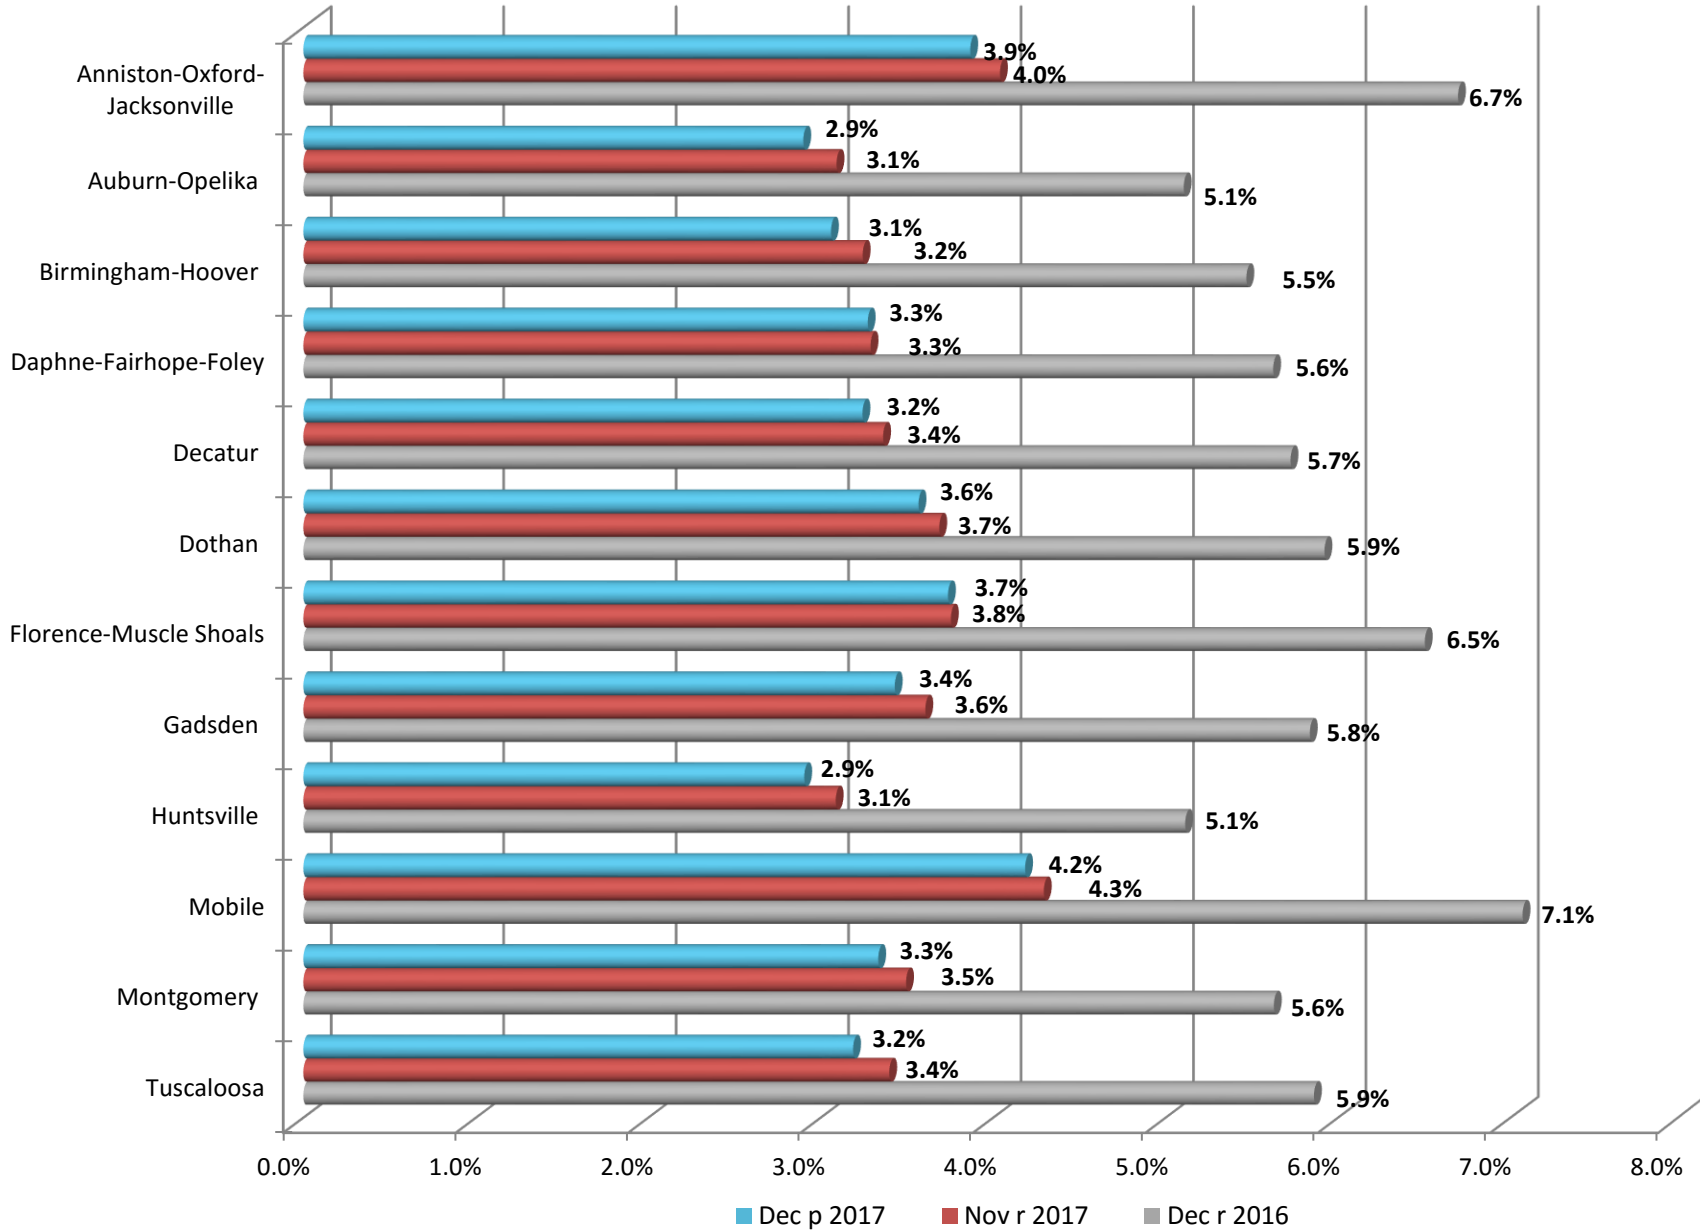

# ALABAMA METROPOLITAN AREA UNEMPLOYMENT RATES

Estimates prepared by the Alabama Department of Labor in Cooperation with the Bureau of Labor Statistics, based on 2016 benchmark.