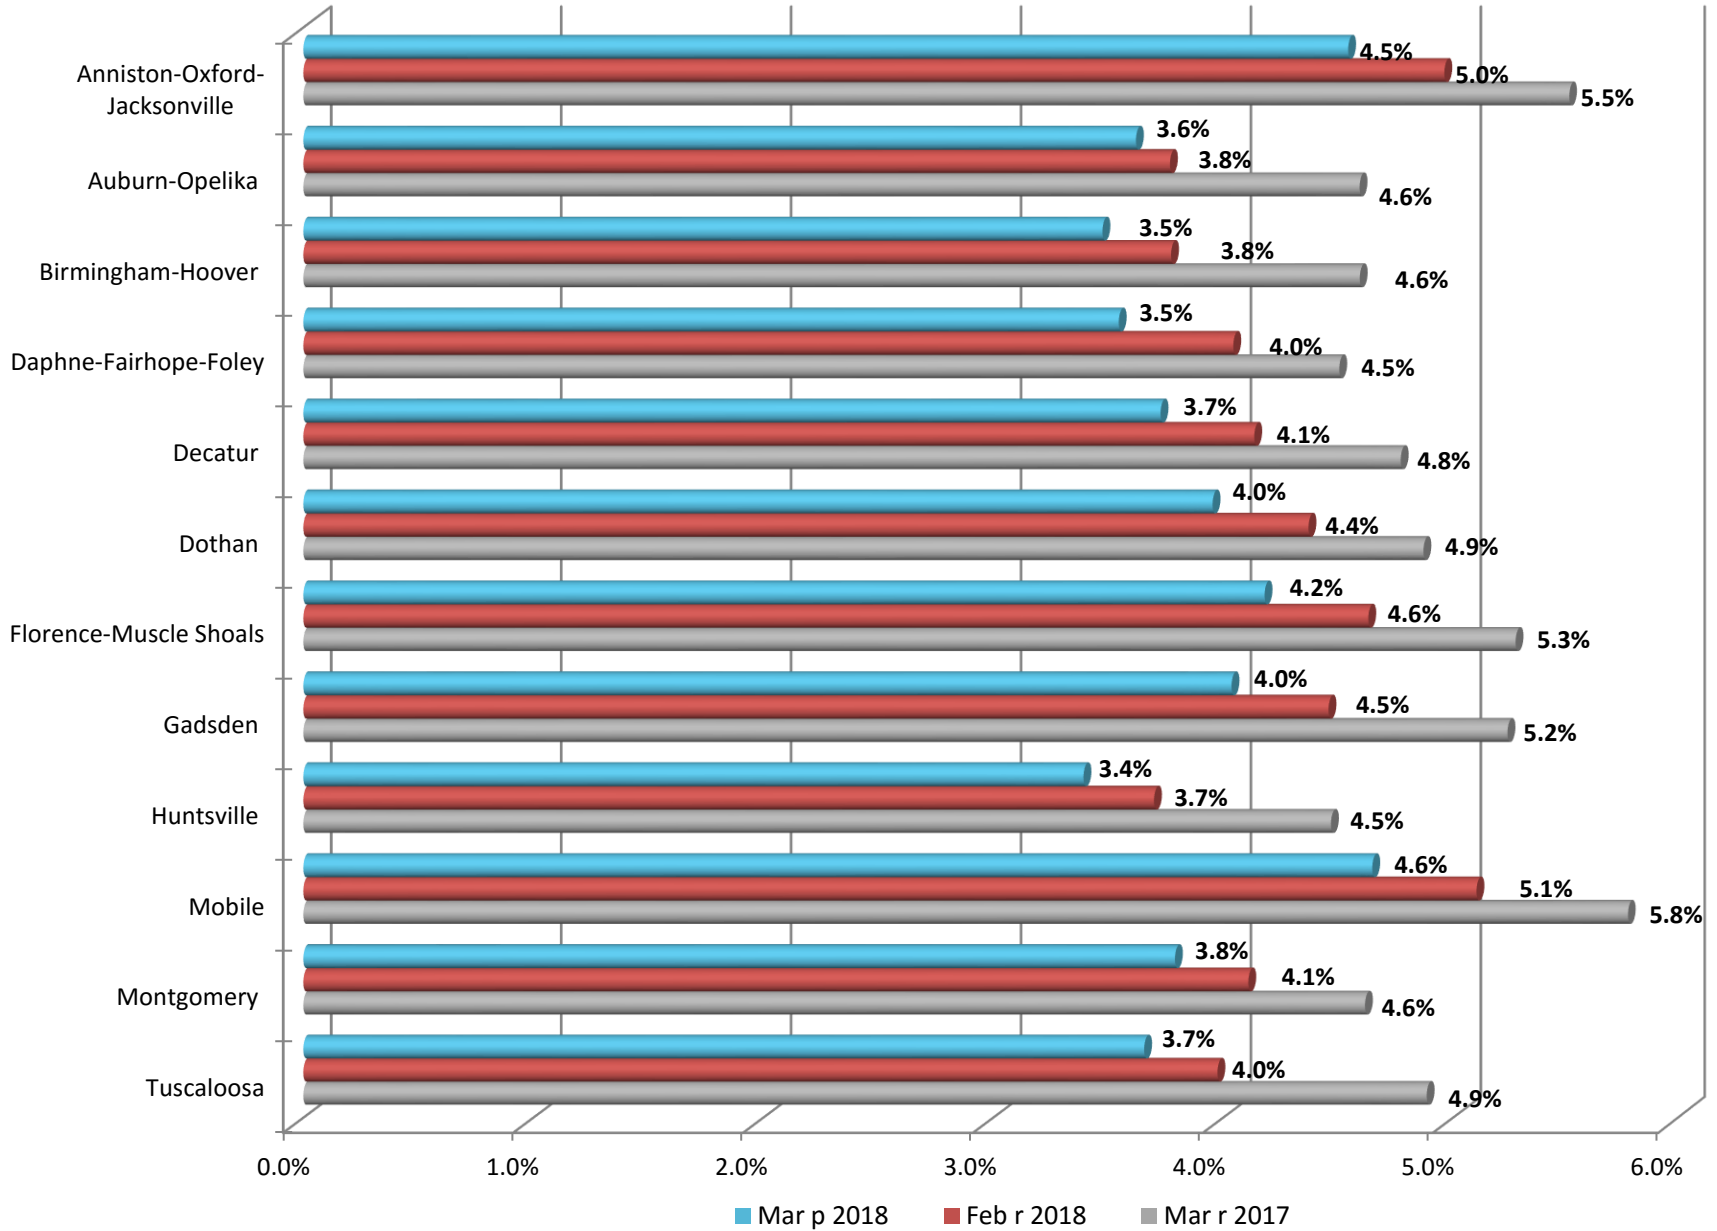

ALABAMA METROPOLITAN AREA UNEMPLOYMENT RATES

Estimates prepared by the Alabama Department of Labor in Cooperation with the Bureau of Labor Statistics, based on a 2017 benchmark.