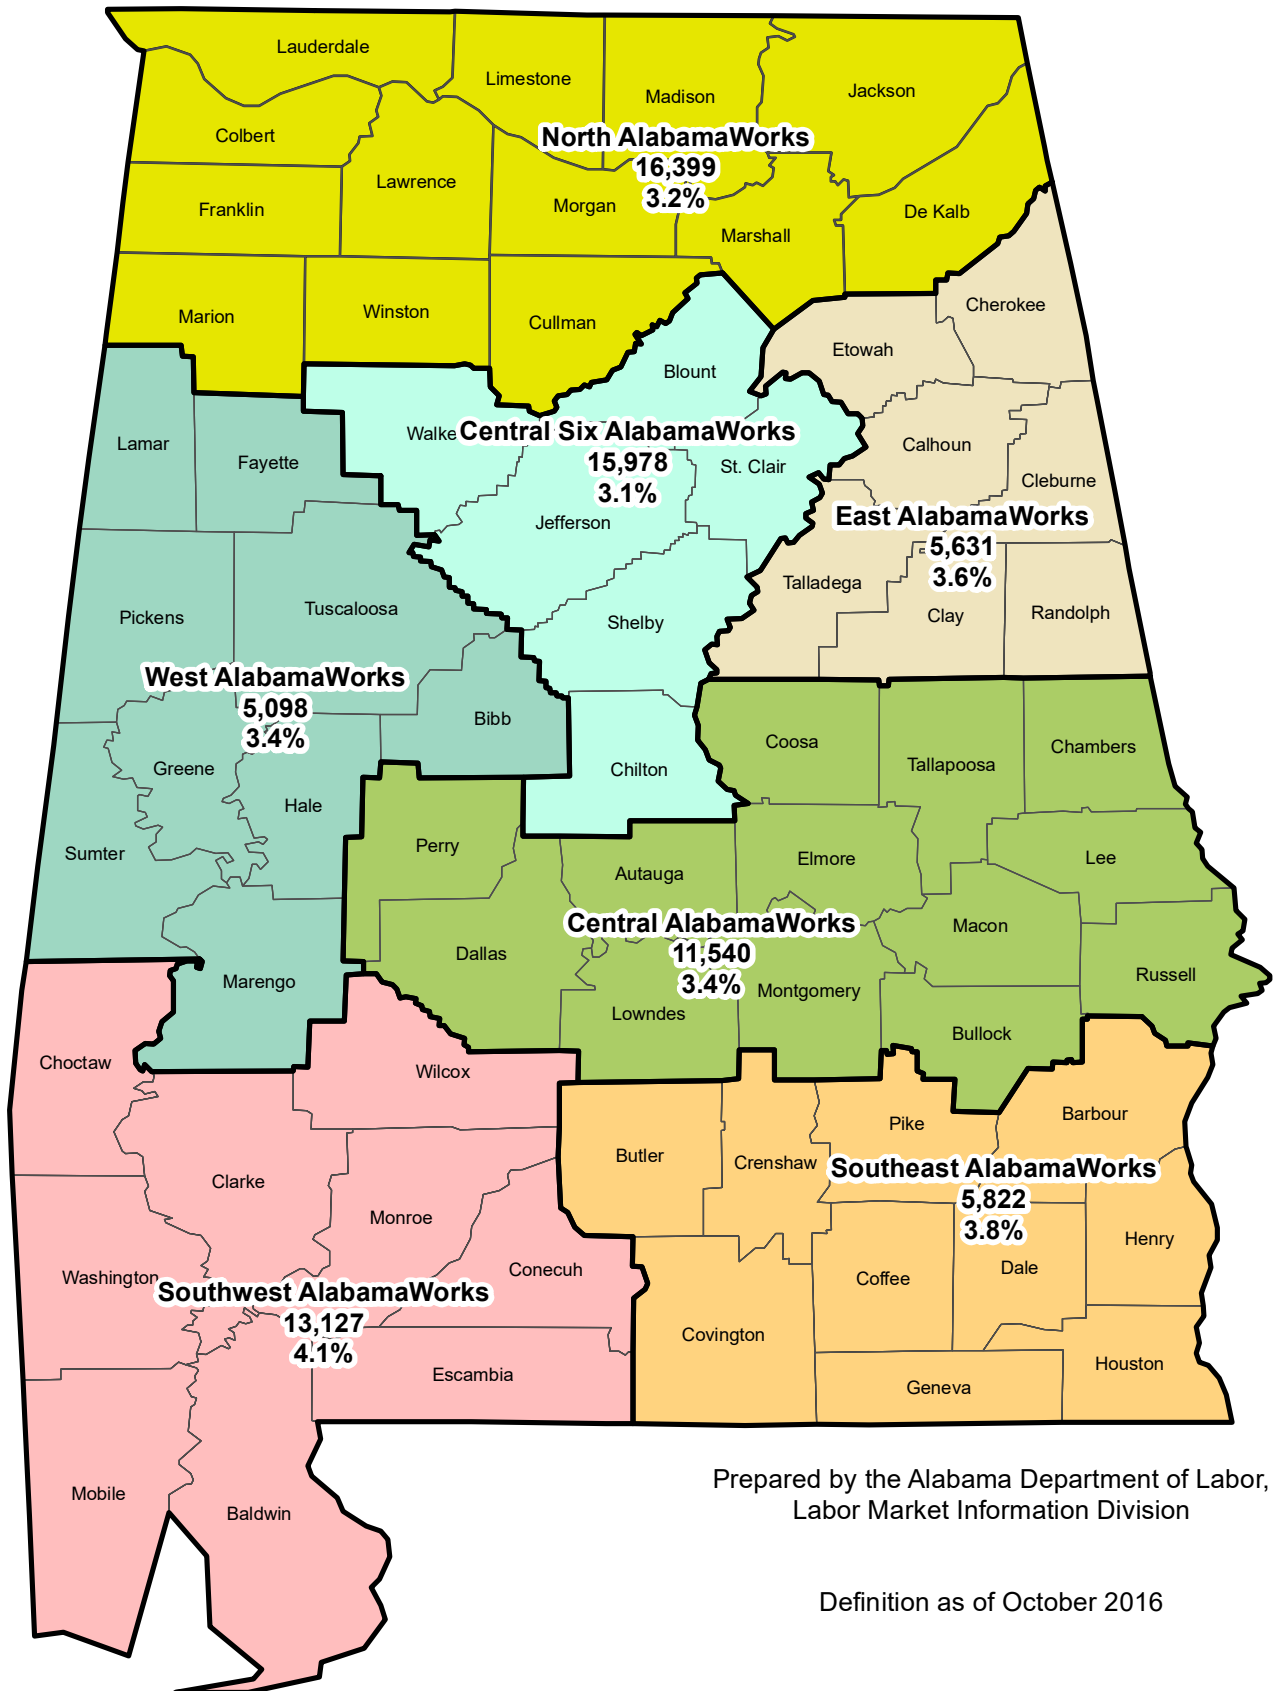

AlabamaWorks: Regional Workforce Councils Number Unemployed and Unemployment Rate

December 2017 Preliminary

State Rate Seasonally Adjusted: 3.5%

State Rate Not Seasonally Adjusted: 3.4%

Areas Not Seasonally Adjusted