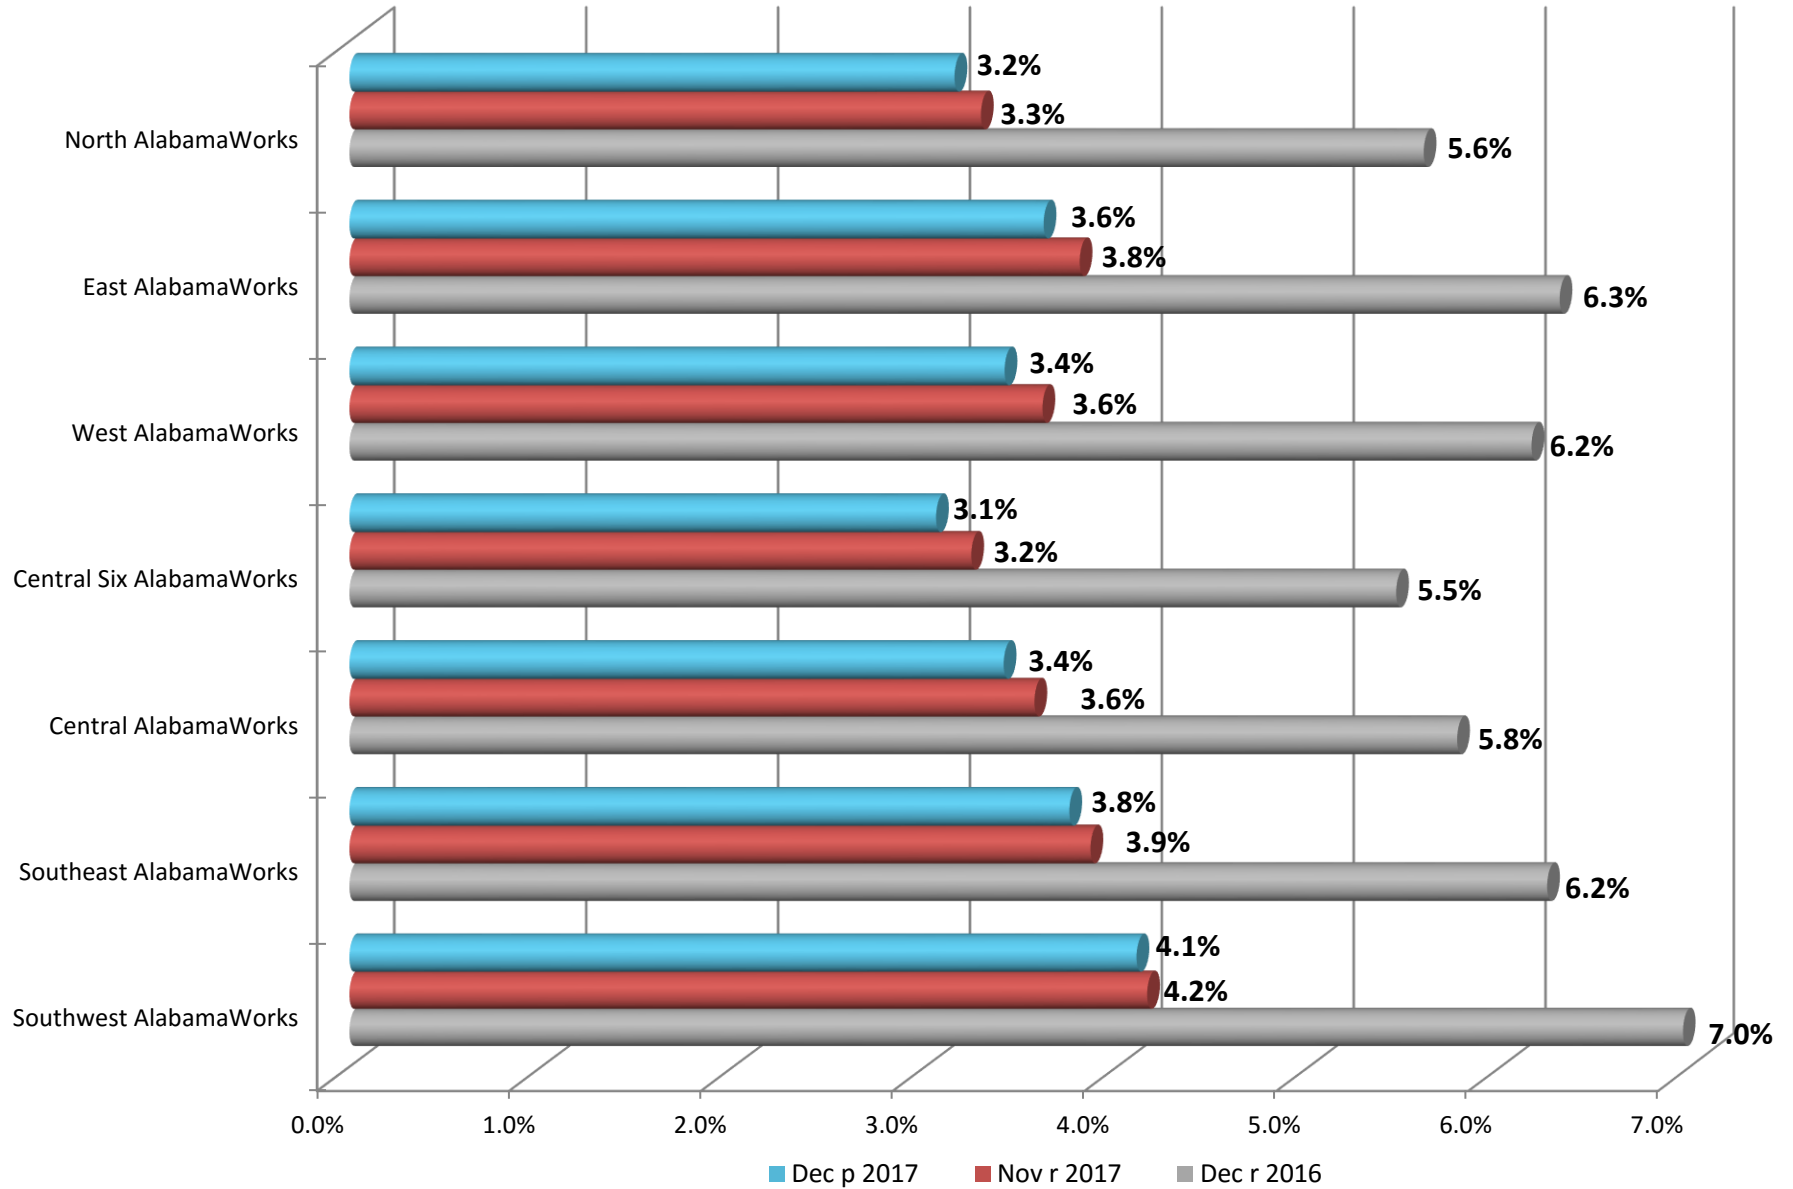

AlabamaWorks: Regional Workforce Councils Unemployment Rates

Areas are comparable to the not seasonally adjusted labor force data.

Estimates prepared by the Alabama Department of Labor in Cooperation with the Bureau of Labor Statistics, based on 2016 benchmark.