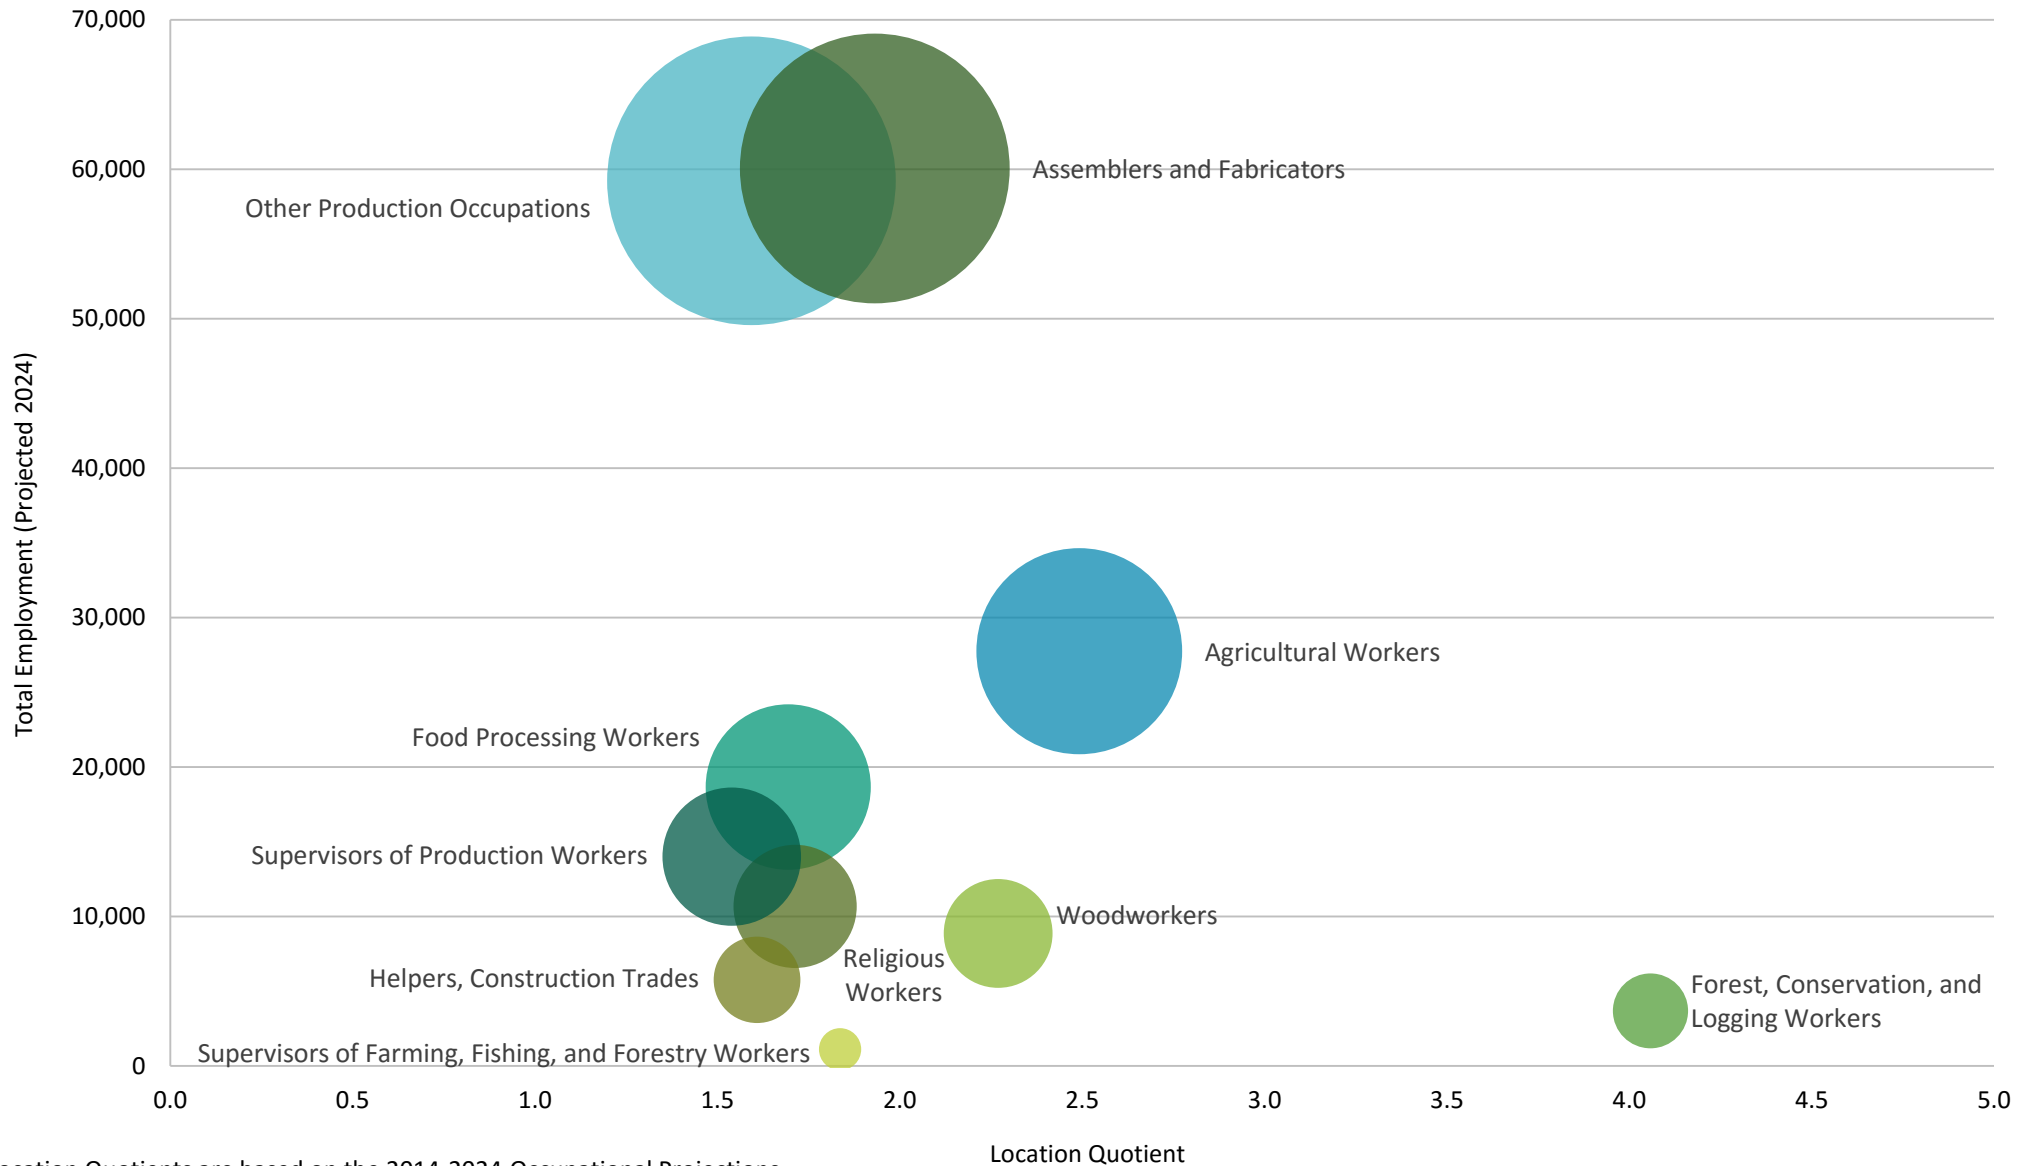

LQ = 1 Indicates the occupations within the local area is assumed to be sufficient to meet local demand.

LQ > 1 Indicates the local area has proportionately more workers employed in a specific occupation category than the nation.

LQ > 1.25 Indicates that the specific occupation has the potential to be classified as exported in other areas other than the particular region.

LQ < 1 Indicates the opportunity to develop business and/or an occupation in the local area if needed.

*Location Quotients are based on the 2014-2024 Occupational Projections

**Bubble size represents base employment, 2014

Note: Location quotients compare the local share (region) of a given occupation in the United States