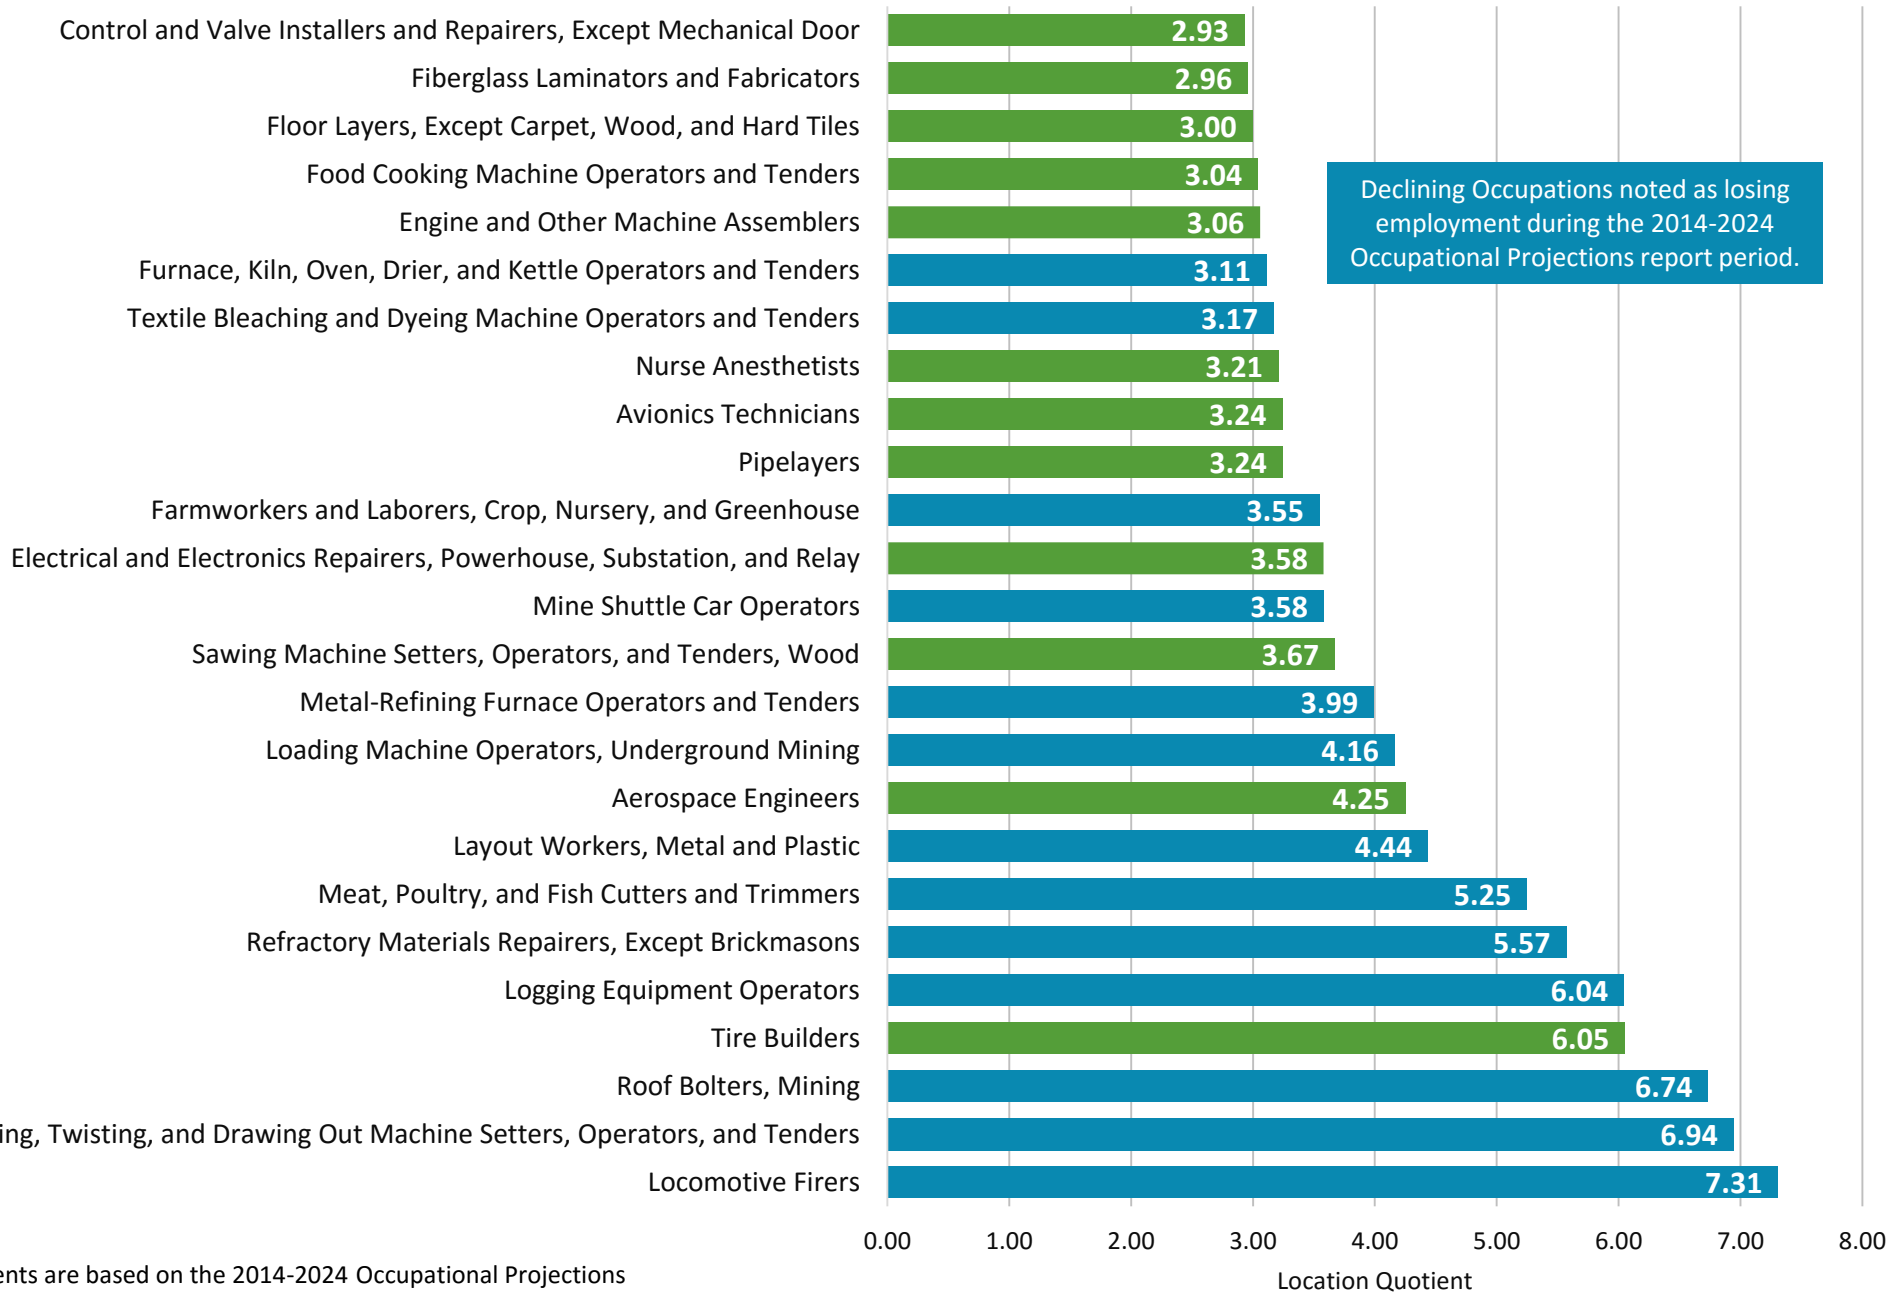

Alabama's Top 25 Occupations with the Highest Location Quotients

*Location Quotients are based on the 2014-2024 Occupational Projections

Note: Location quotients compare the local share (region) of a given occupation in the United States

LQ = 1 Indicates the occupations within the local area is assumed to be sufficient to meet local demand.

LQ > 1 Indicates the local area has proportionately more workers employed in a specific occupation category than the nation.