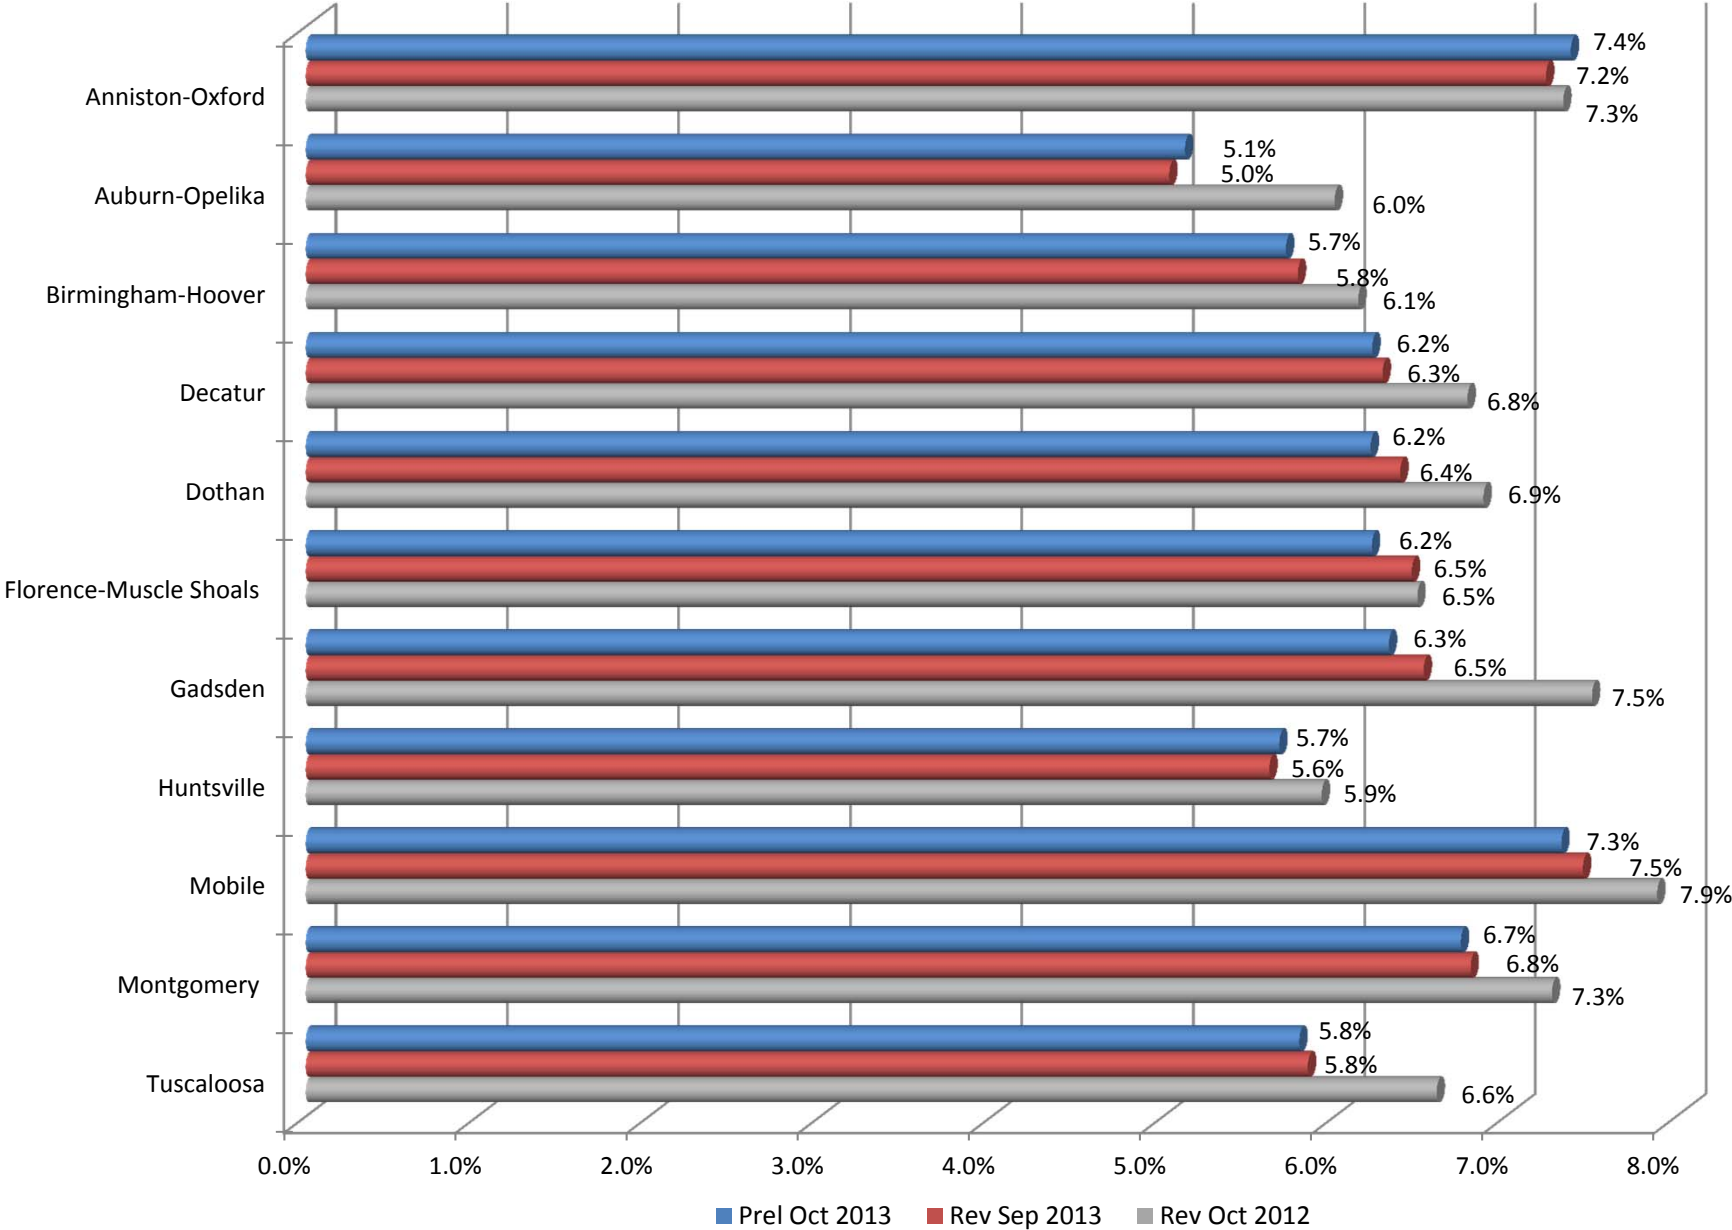

ALABAMA METROPOLITAN AREA UNEMPLOYMENT RATES

Estimates prepared by the Alabama Department of Labor in Cooperation with the Bureau of Labor Statistics, based on 2012 benchmark.