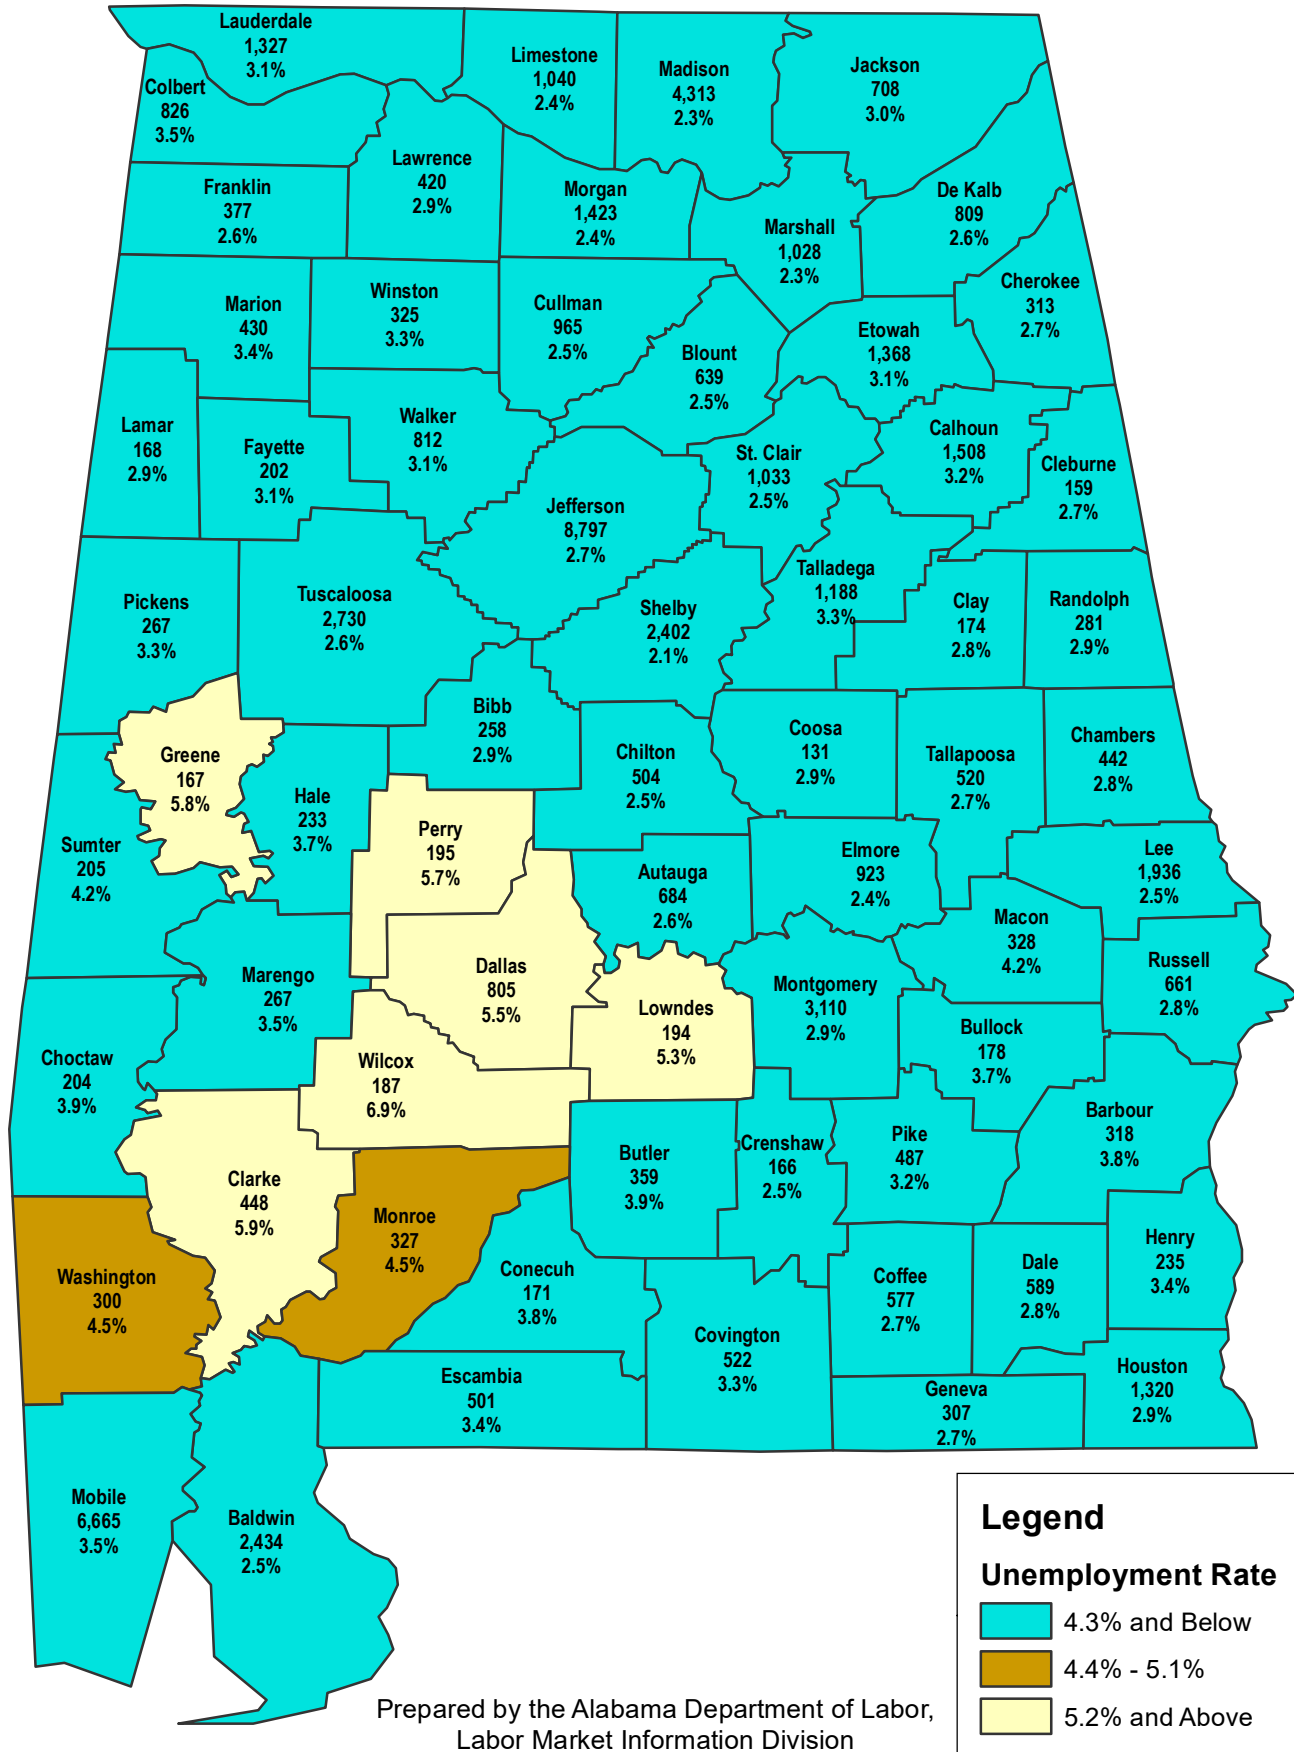

Alabama

Number Unemployed and Unemployment Rate

August 2019 Preliminary

State Rate Seasonally Adjusted: 3.1%

State Rate Not Seasonally Adjusted: 2.8%

Counties Not Seasonally Adjusted

Prepared by the Alabama Department of Labor,
Labor Market Information Division