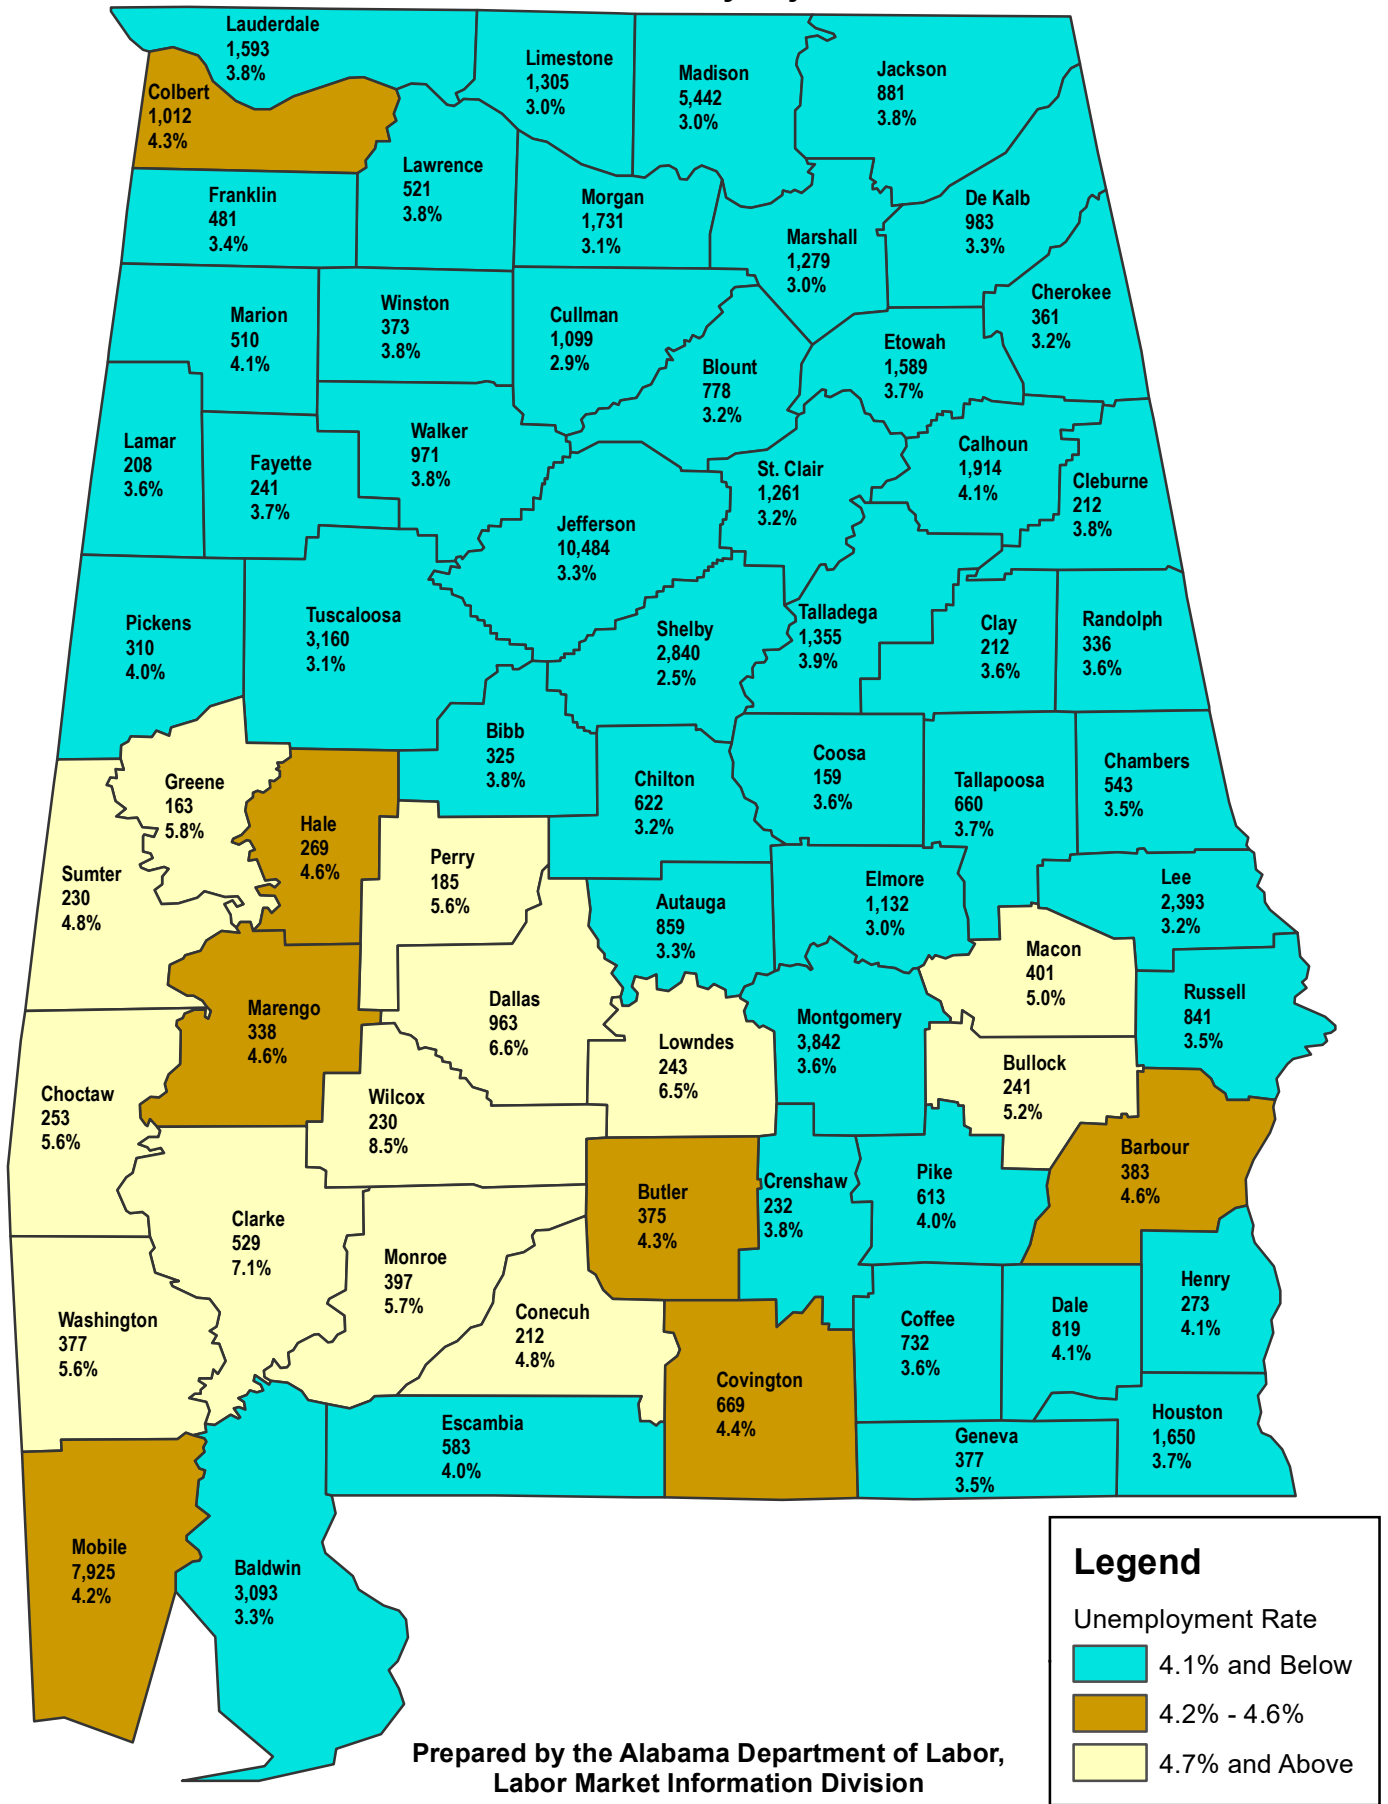

# State of Alabama Unemployment Level and Rate

December 2018 Preliminary  
 State Rate Seasonally Adjusted: 3.9%  
 State Rate Not Seasonally Adjusted: 3.5%  
 Areas Not Seasonally Adjusted

Prepared by the Alabama Department of Labor,  
 Labor Market Information Division

**Legend**

Unemployment Rate

- 4.1% and Below
- 4.2% - 4.6%
- 4.7% and Above