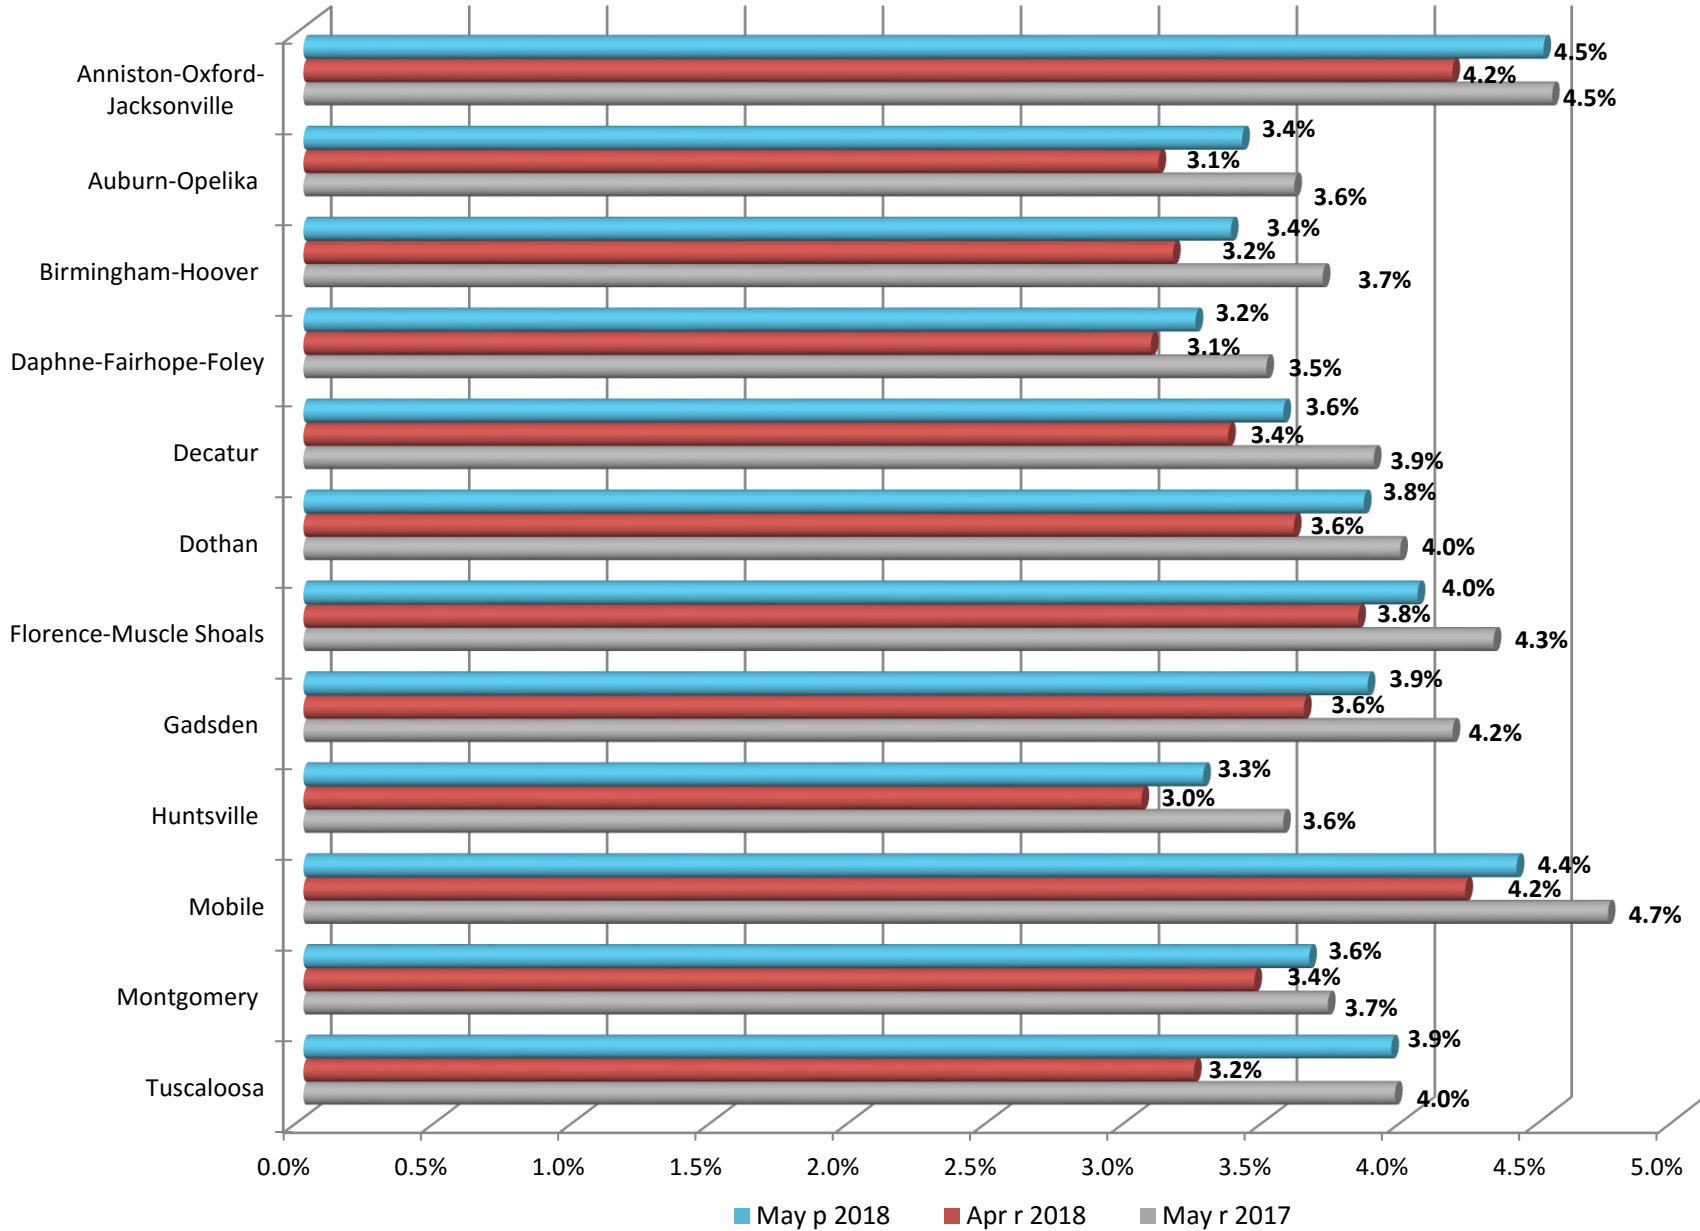

ALABAMA METROPOLITAN AREA UNEMPLOYMENT RATES

Estimates prepared by the Alabama Department of Labor in Cooperation with the Bureau of Labor Statistics, based on a 2017 benchmark.