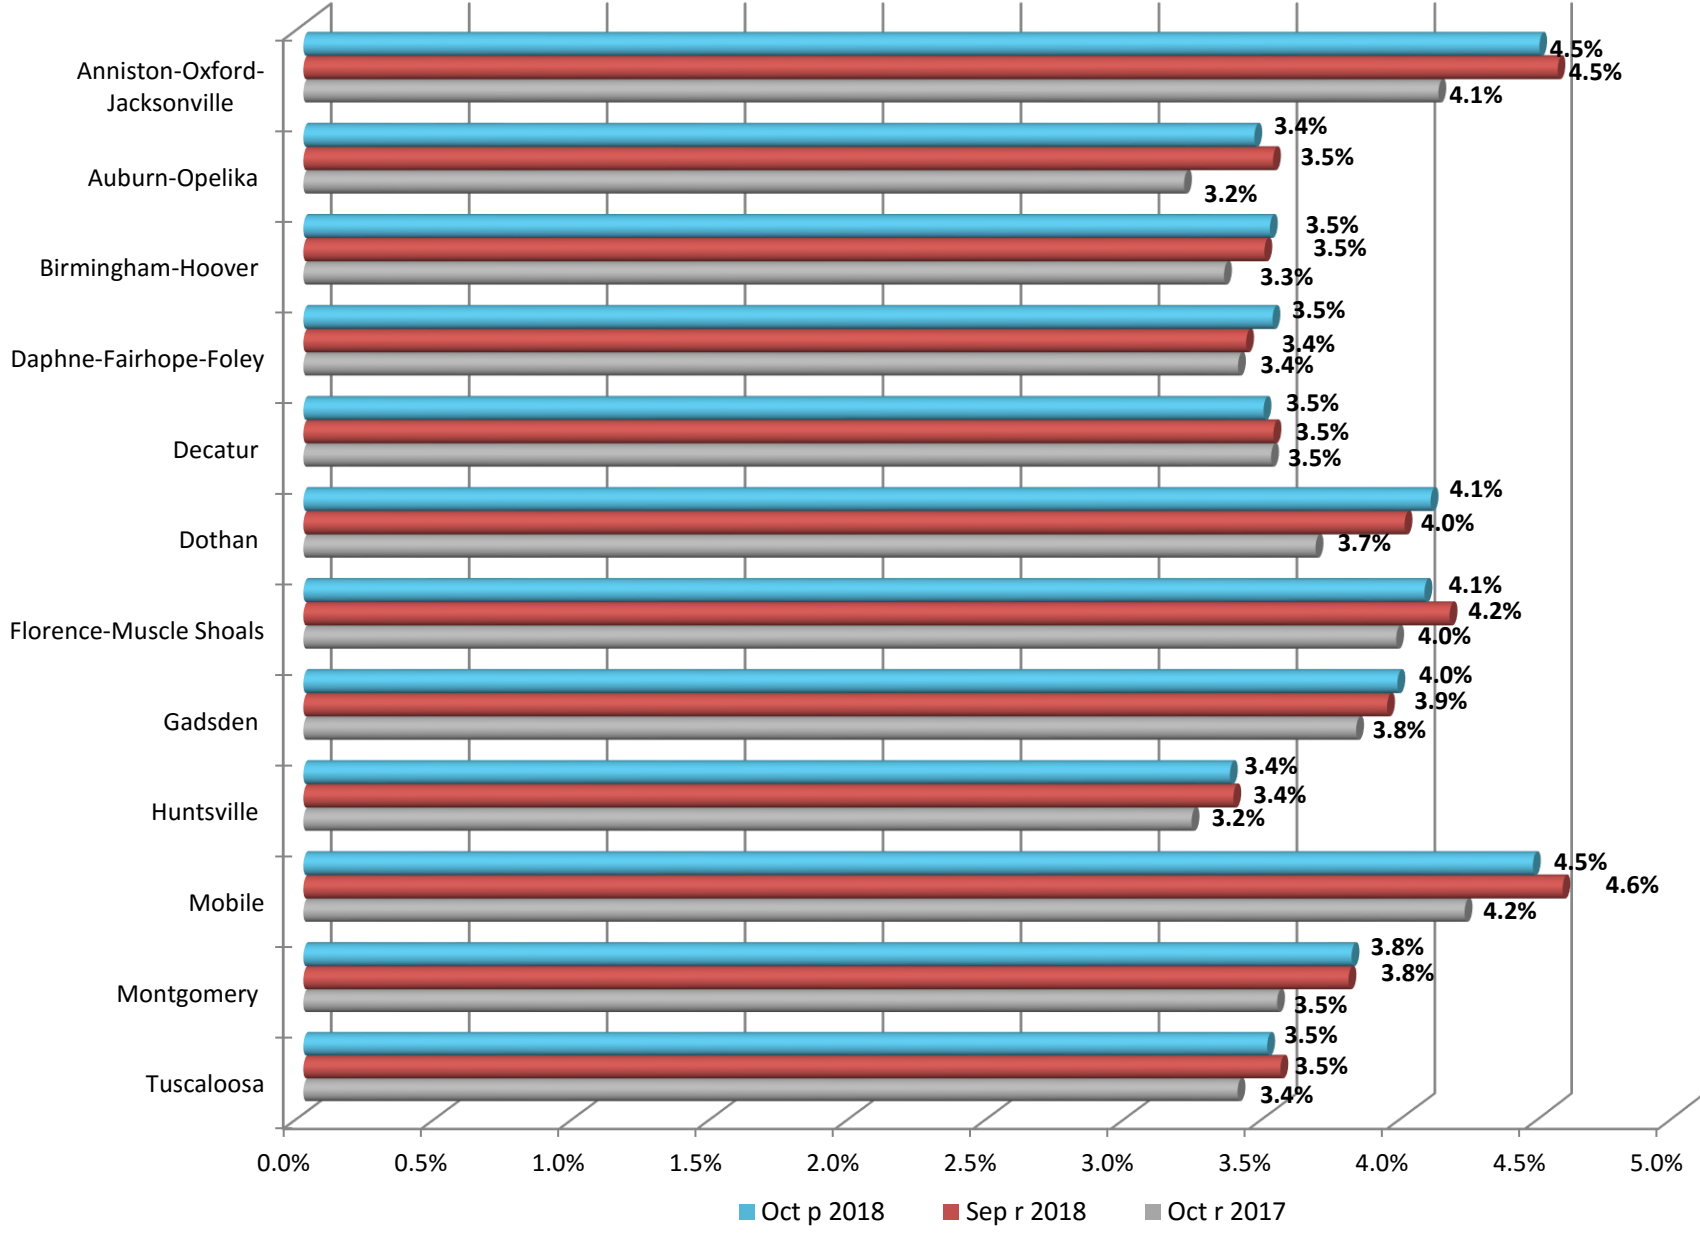

ALABAMA METROPOLITAN AREA UNEMPLOYMENT RATES

Estimates prepared by the Alabama Department of Labor in Cooperation with the Bureau of Labor Statistics, based on a 2017 benchmark.