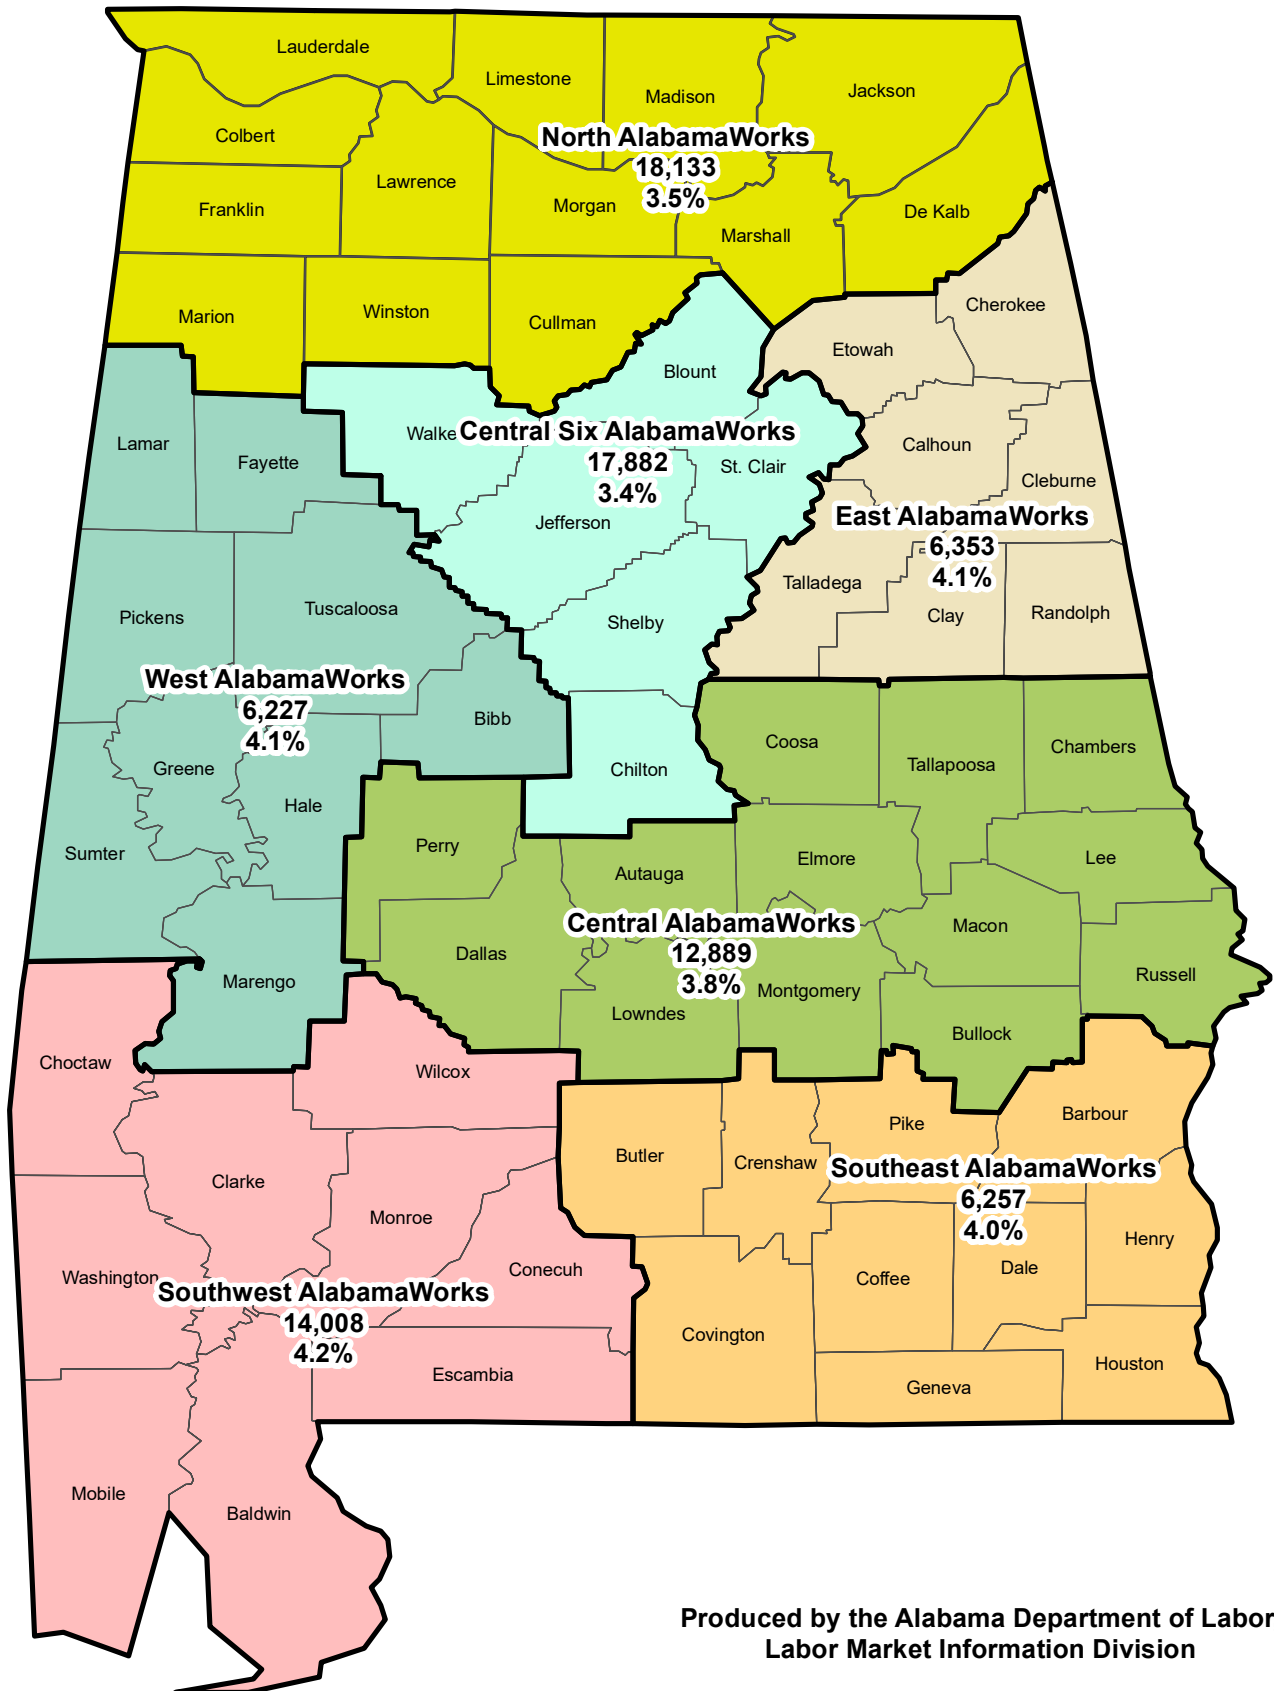

AlabamaWorks: Regional Workforce Councils Unemployment Level and Rate

May 2018 Preliminary

State Rate Seasonally Adjusted: 3.9%

State Rate Not Seasonally Adjusted: 3.7%

Areas Not Seasonally Adjusted

Produced by the Alabama Department of Labor,
Labor Market Information Division