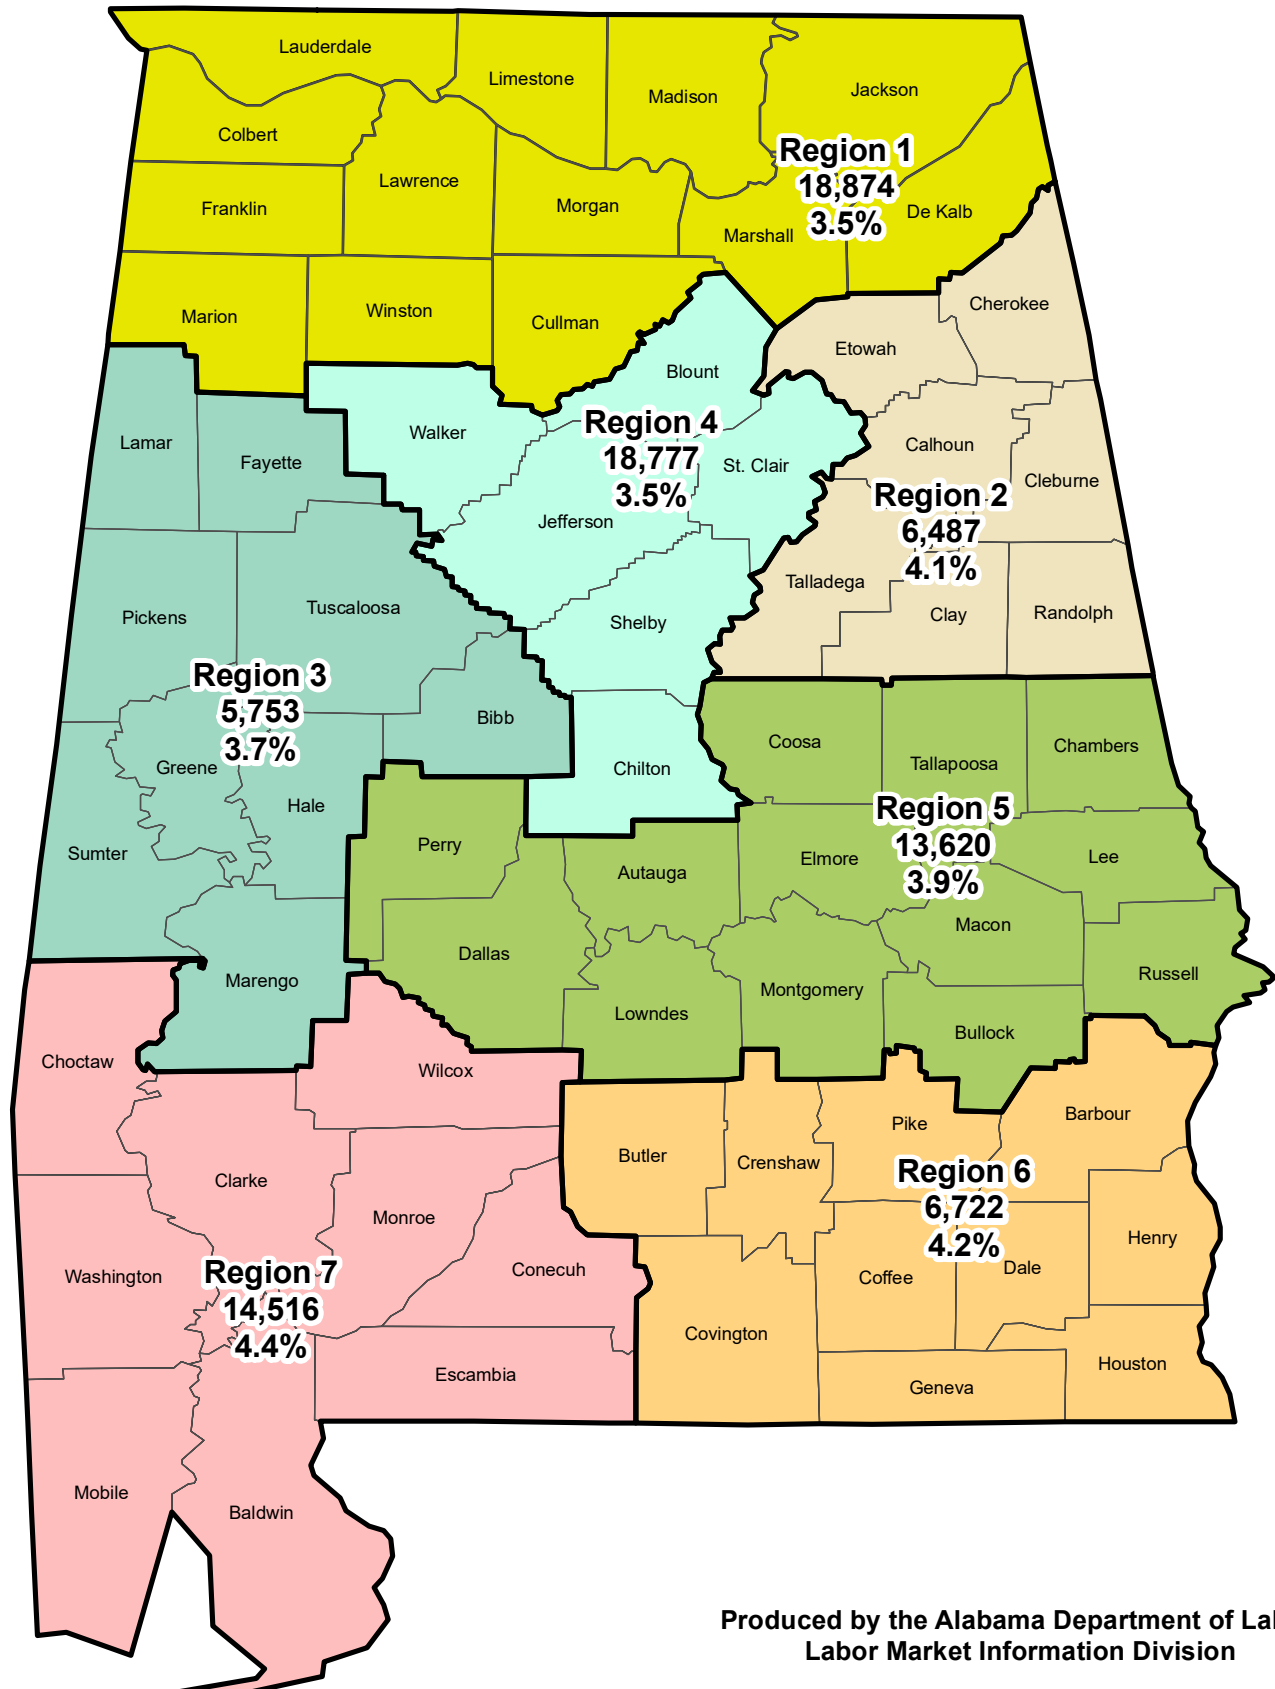

Alabama's Workforce Regions
Unemployment Level and Rate
October 2018 Preliminary
State Rate Seasonally Adjusted: 4.1%
State Rate Not Seasonally Adjusted: 3.8%
Areas Not Seasonally Adjusted

Produced by the Alabama Department of Labor,
 Labor Market Information Division