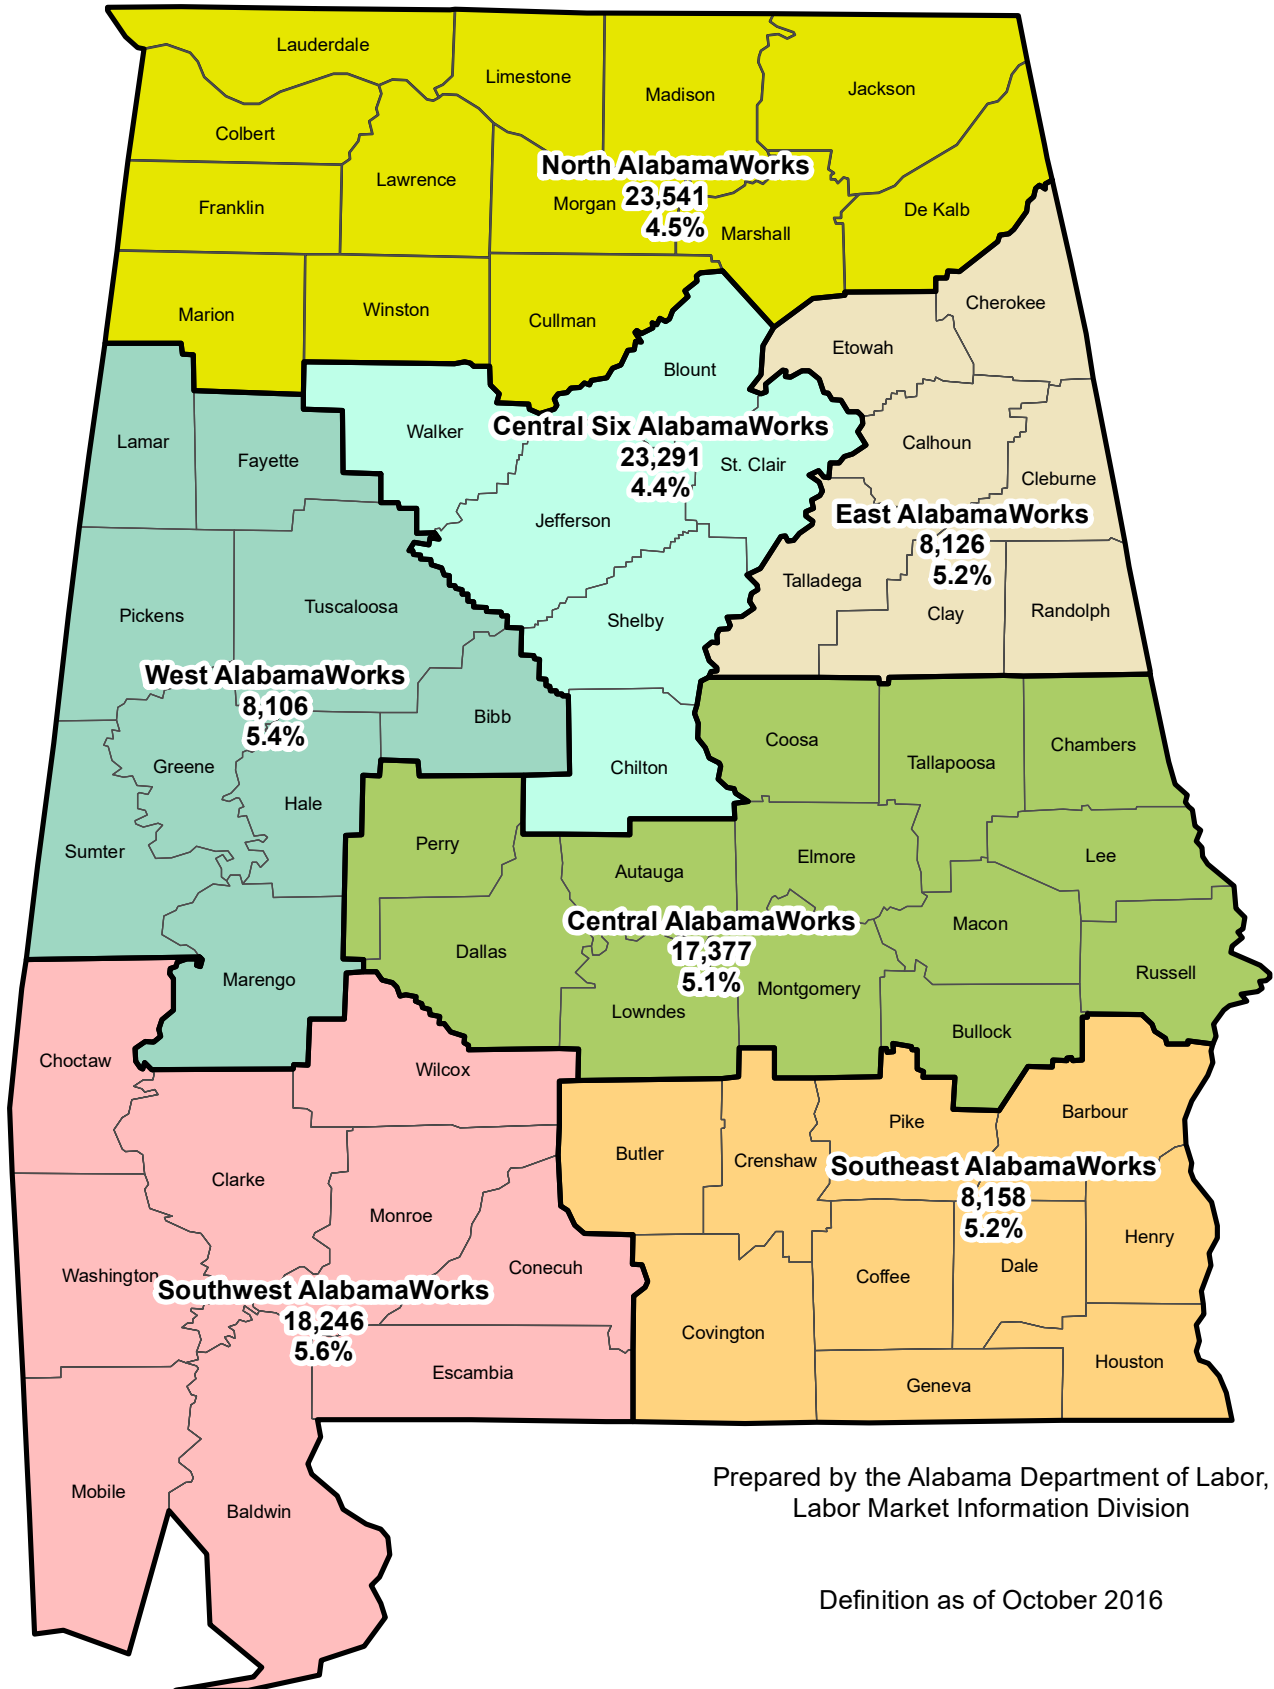

# AlabamaWorks: Regional Workforce Councils Number Unemployed and Unemployment Rate

July 2017 Preliminary

State Rate Seasonally Adjusted: 4.5%

State Rate Not Seasonally Adjusted: 4.9%

Areas Not Seasonally Adjusted