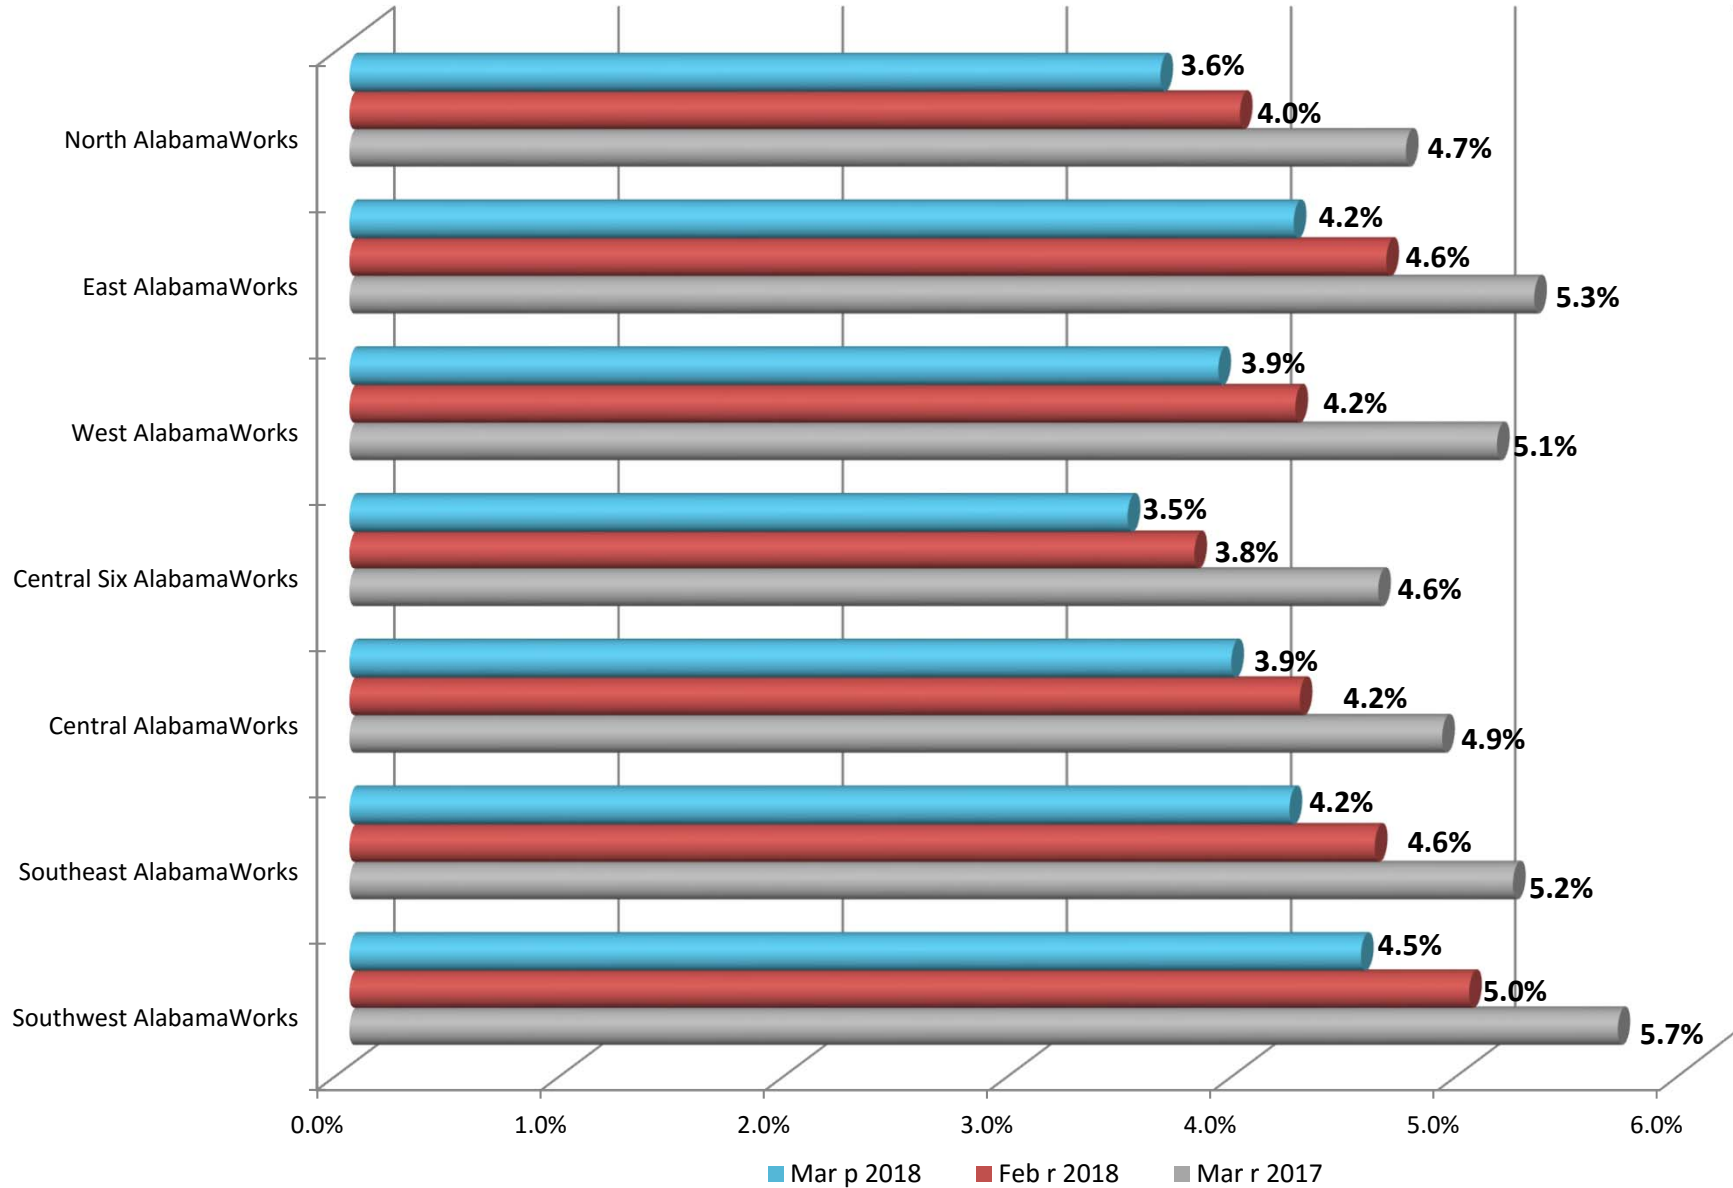

## AlabamaWorks: Regional Workforce Councils Unemployment Rates

Areas are comparable to the not seasonally adjusted labor force data.

Estimates prepared by the Alabama Department of Labor in Cooperation with the Bureau of Labor Statistics, based on a 2017 benchmark.