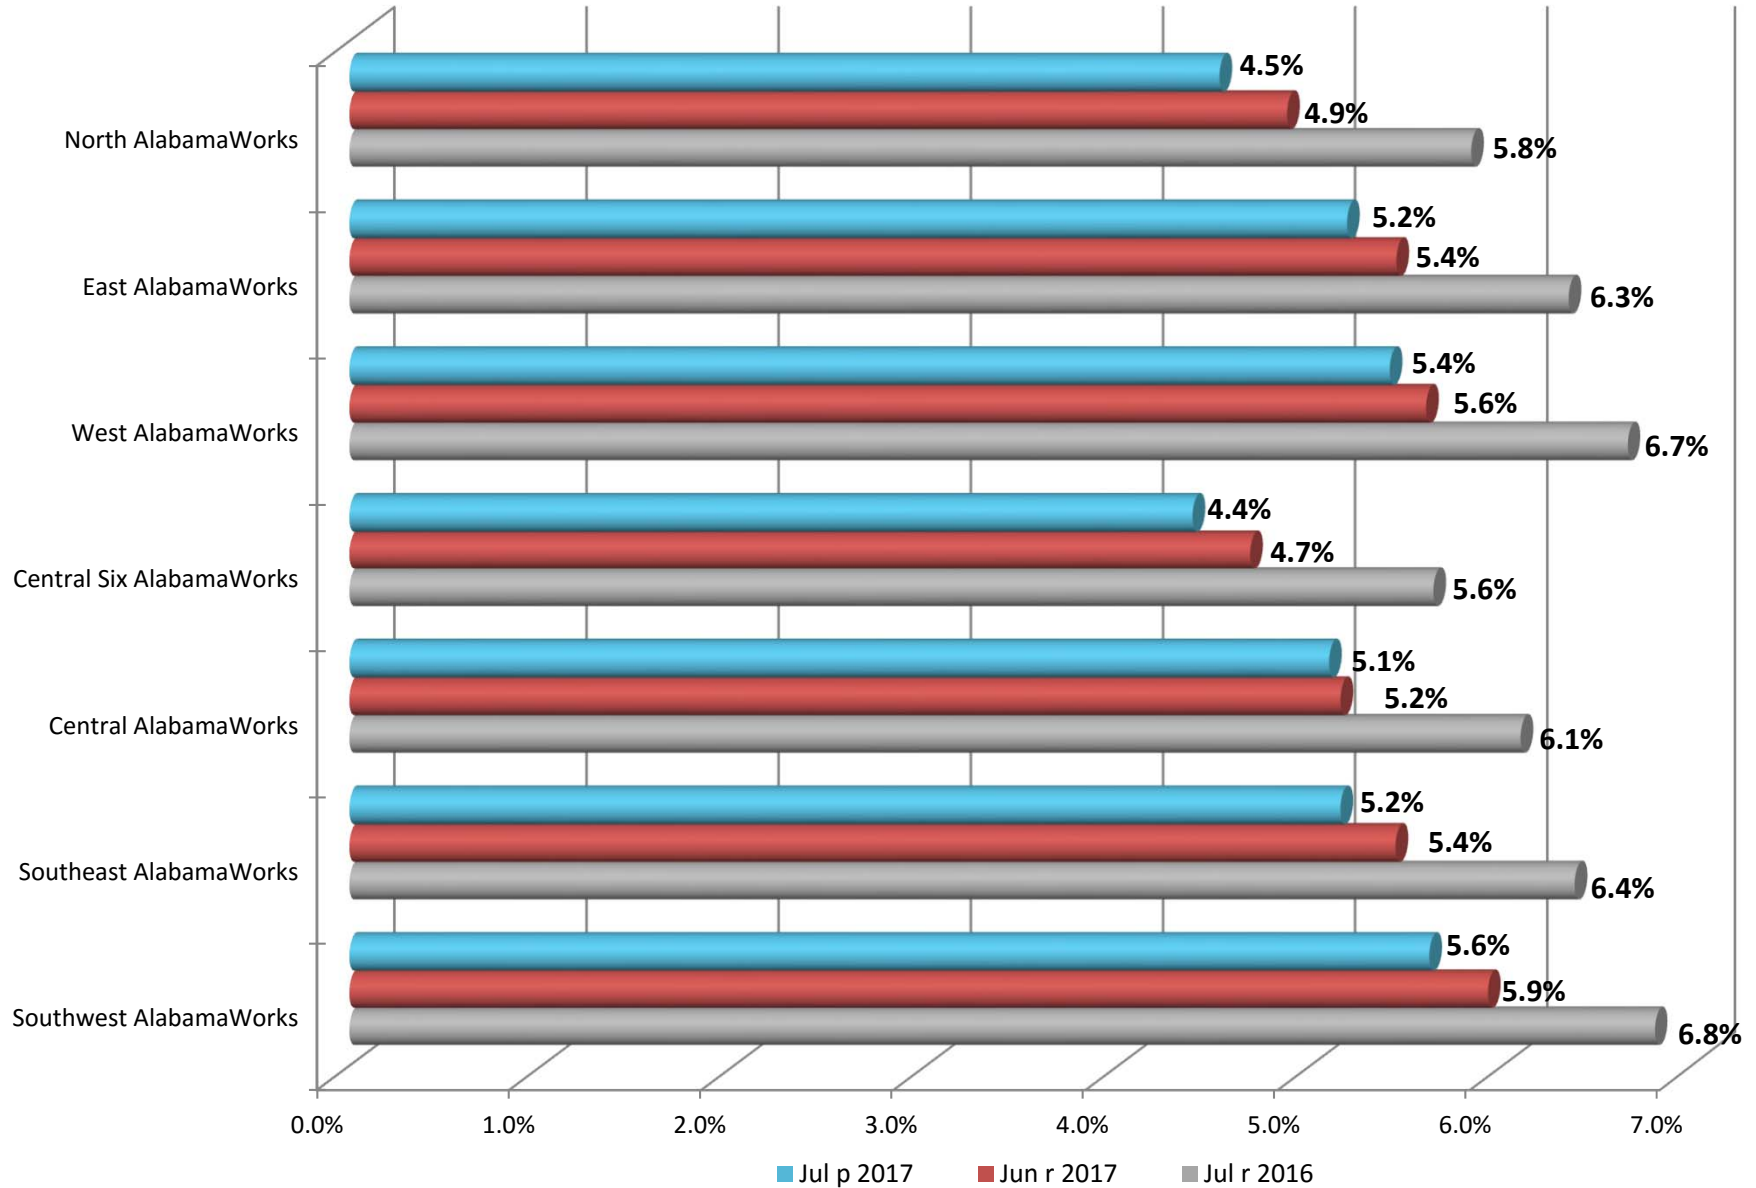

AlabamaWorks: Regional Workforce Councils Unemployment Rates

Areas are comparable to the not seasonally adjusted labor force data.

Estimates prepared by the Alabama Department of Labor in Cooperation with the Bureau of Labor Statistics, based on 2016 benchmark.