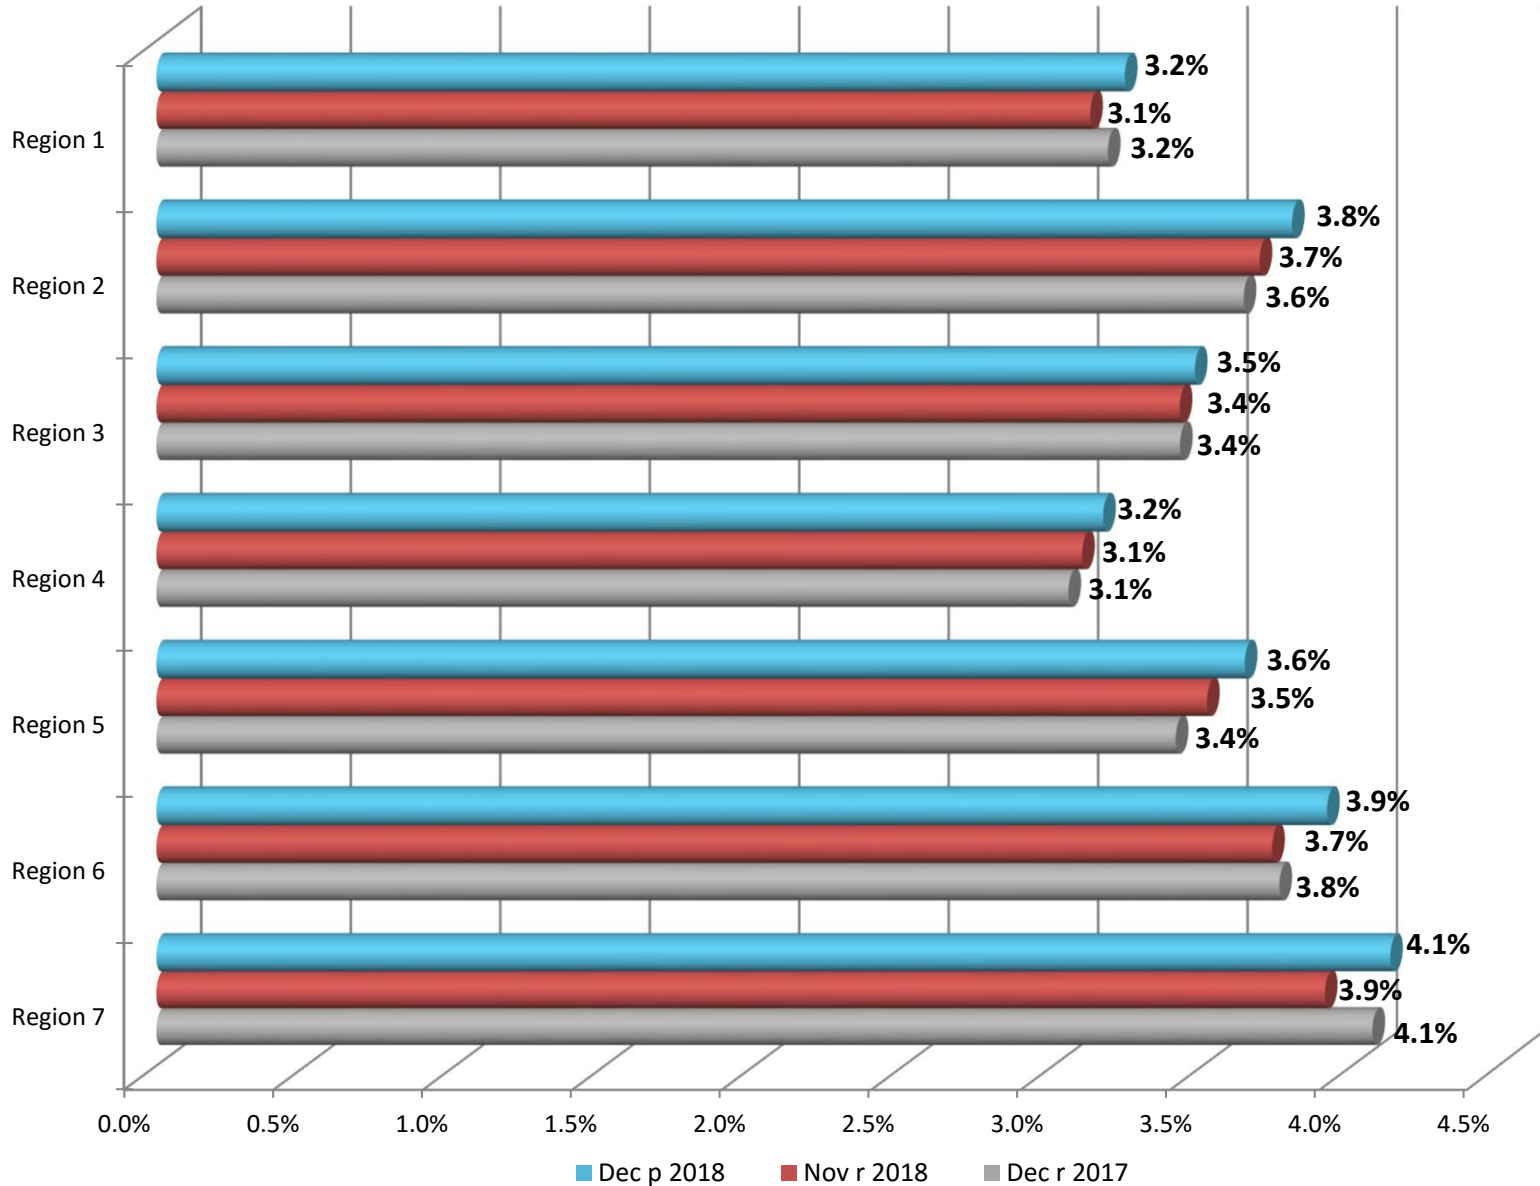

## Alabama's Workforce Regions Unemployment Rates

Areas are comparable to the not seasonally adjusted labor force data.

Estimates prepared by the Alabama Department of Labor in Cooperation with the Bureau of Labor Statistics, based on a 2017 benchmark.