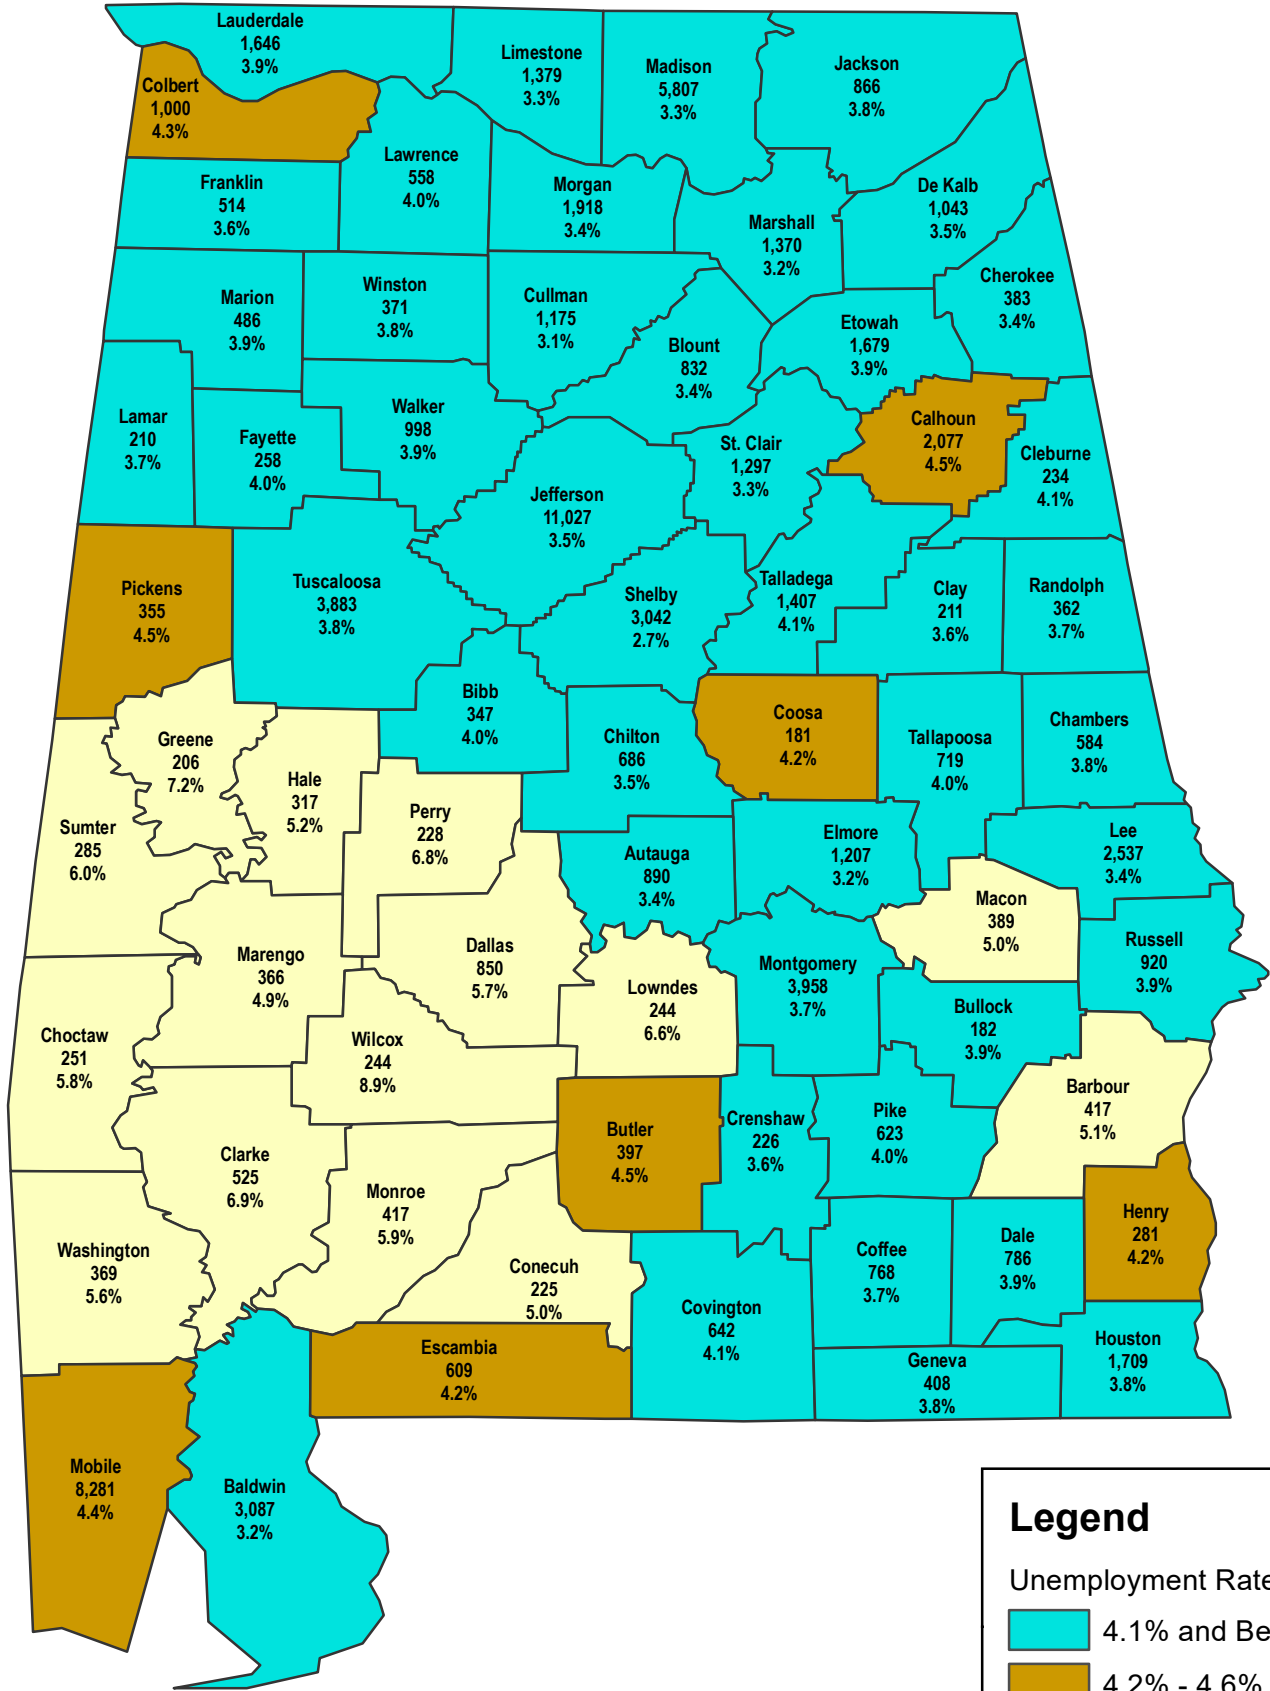

Alabama

Unemployment Level and Rate

May 2018 Preliminary

State Rate Seasonally Adjusted: 3.9%

State Rate Not Seasonally Adjusted: 3.7%

Counties Not Seasonally Adjusted

Legend

Unemployment Rate

- 4.1% and Below
- 4.2% - 4.6%
- 4.7% and Above