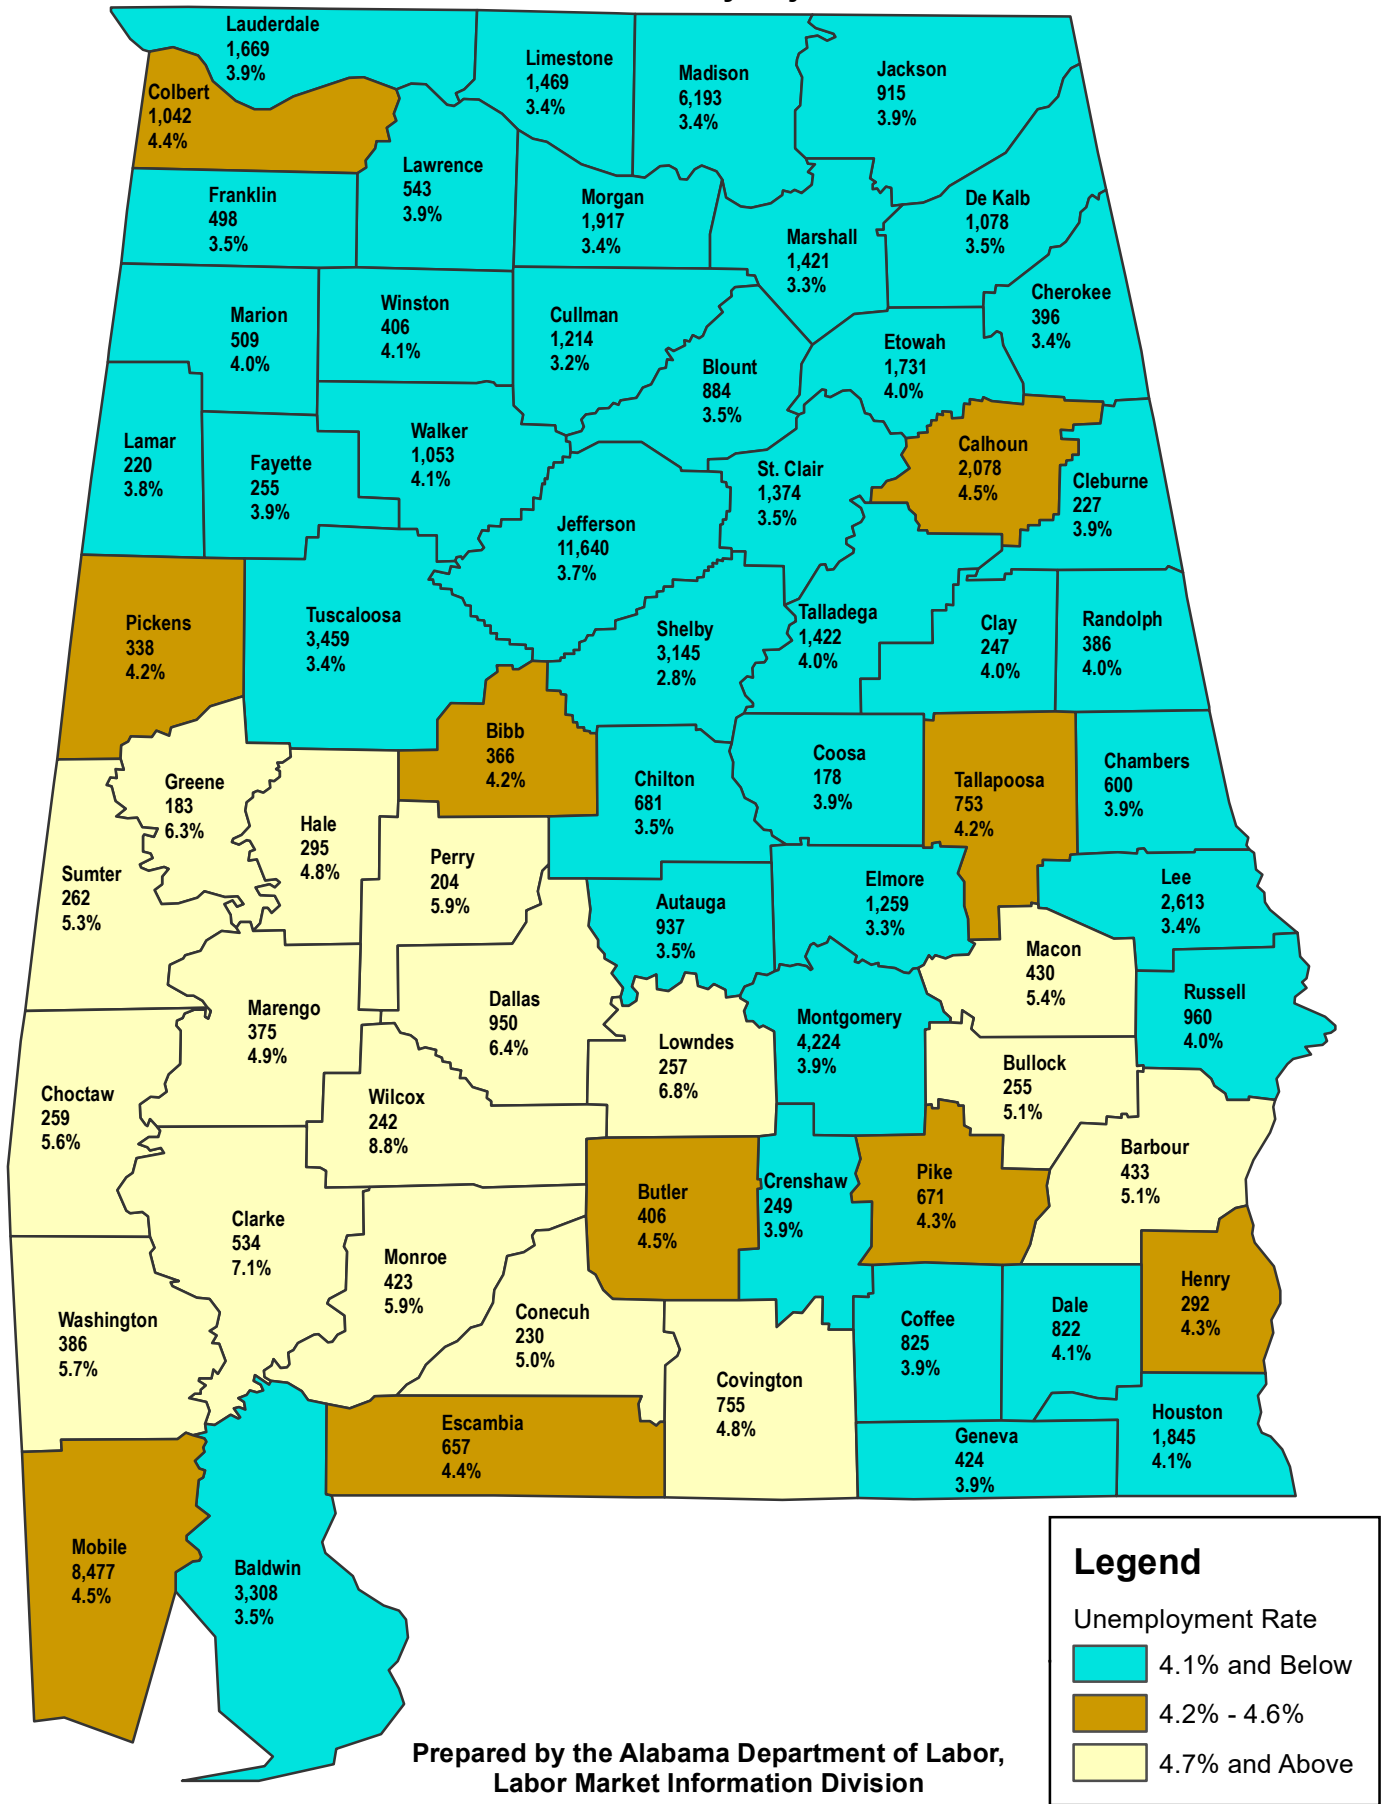

State of Alabama

Unemployment Level and Rate

October 2018 Preliminary

State Rate Seasonally Adjusted: 4.1%

State Rate Not Seasonally Adjusted: 3.8%

Areas Not Seasonally Adjusted

Prepared by the Alabama Department of Labor,
Labor Market Information Division

Legend

Unemployment Rate

- 4.1% and Below
- 4.2% - 4.6%
- 4.7% and Above