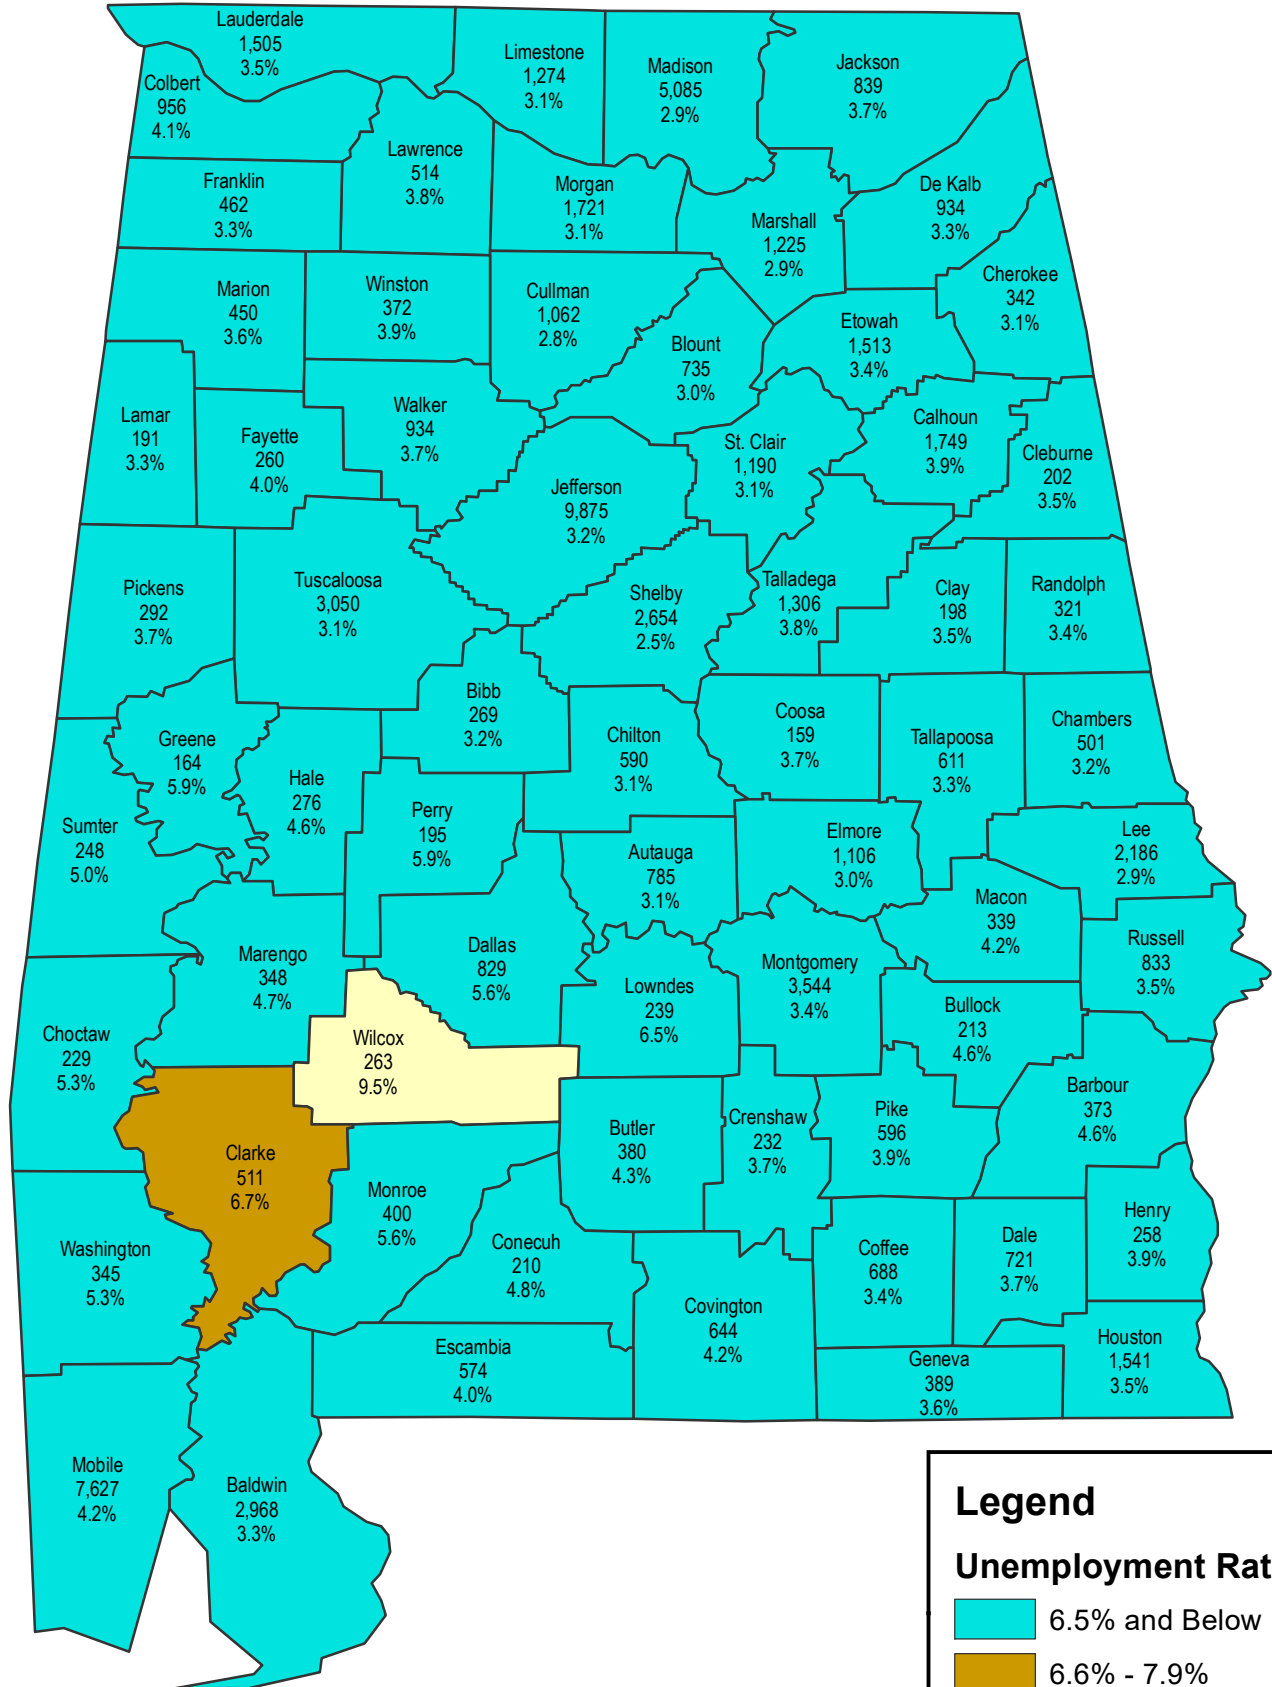

ALABAMA

NUMBER UNEMPLOYED AND UNEMPLOYMENT RATE

December 2017 Preliminary

State Rate Seasonally Adjusted: 3.5%
 State Rate Not Seasonally Adjusted: 3.4%
 Counties Not Seasonally Adjusted

Prepared by the Alabama Department of Labor,
 Labor Market Information Division