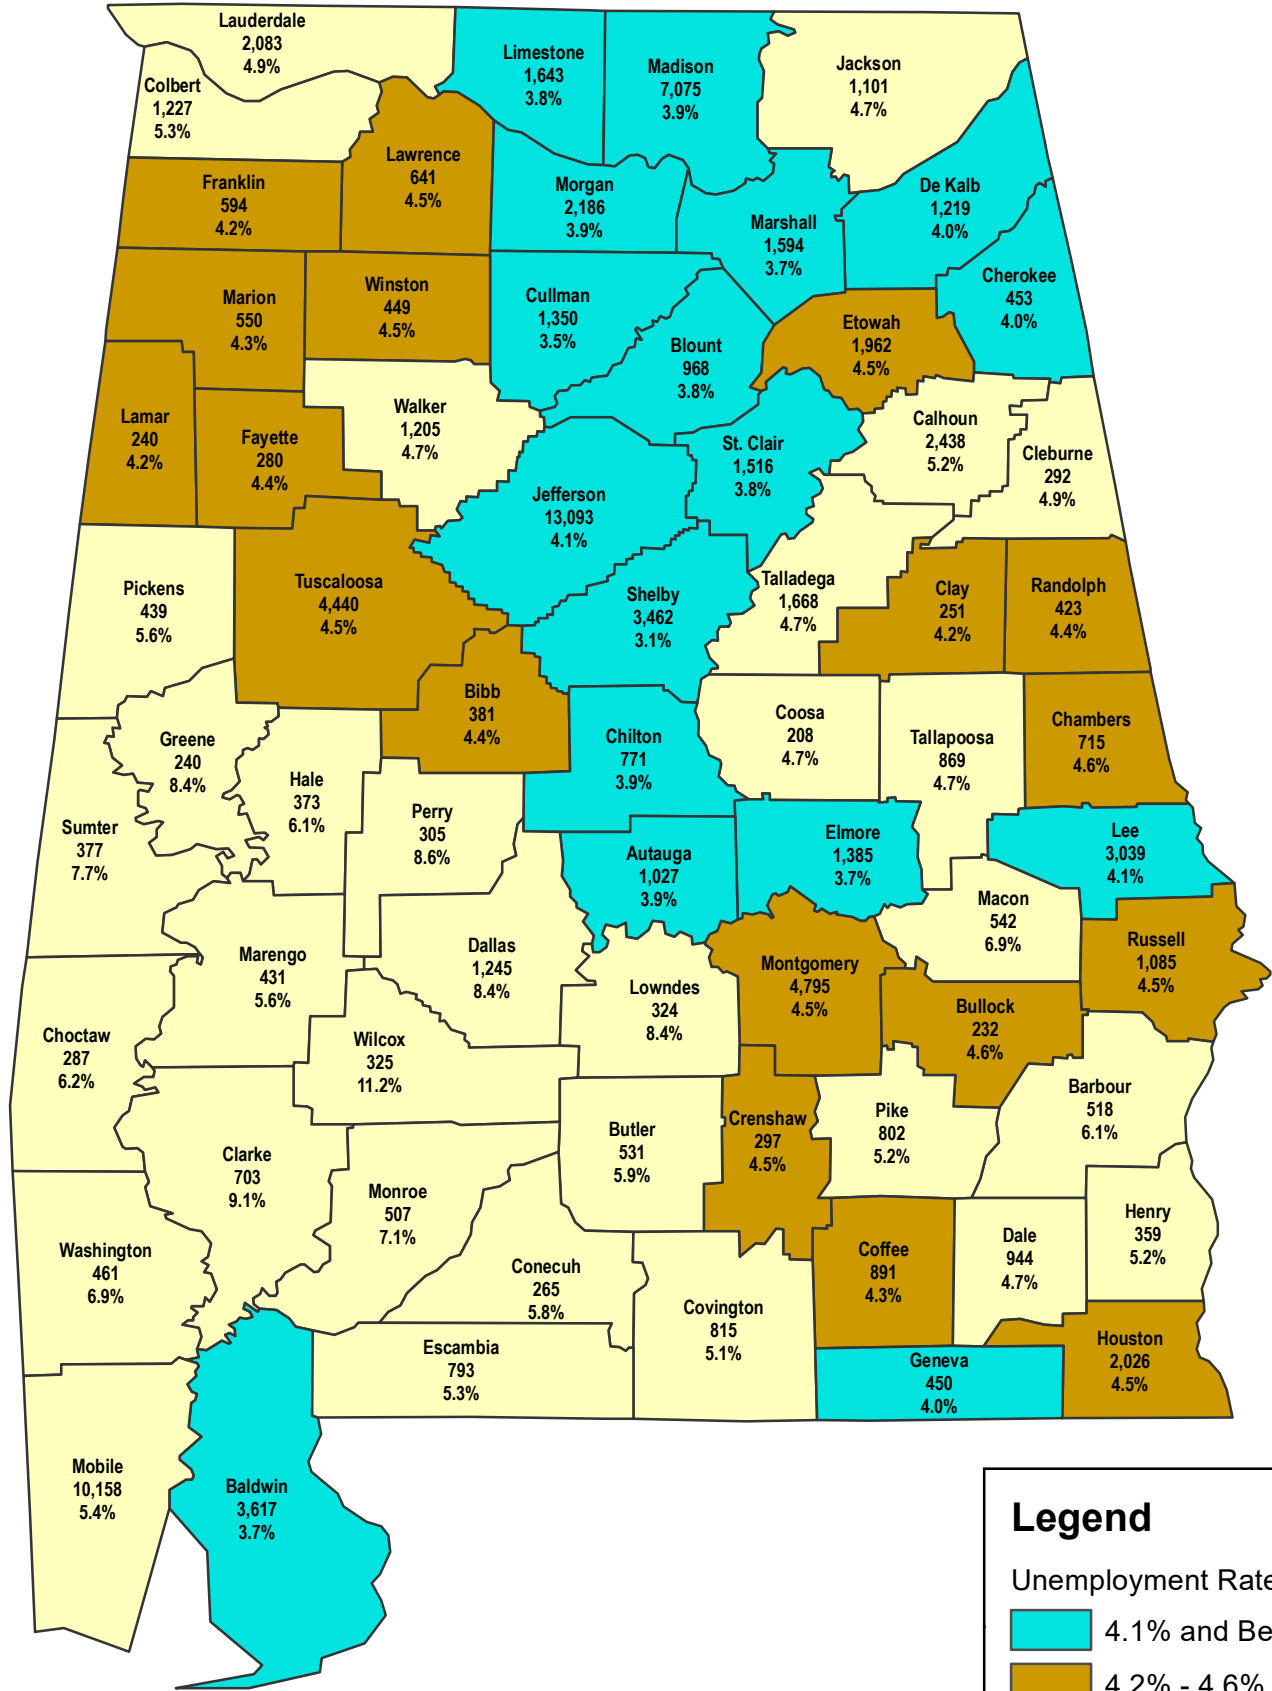

State of Alabama Unemployment Level and Rate

July 2018 Preliminary

State Rate Seasonally Adjusted: 4.1%

State Rate Not Seasonally Adjusted: 4.4%

Counties Not Seasonally Adjusted

Legend

Unemployment Rate

■ 4.1% and Below

■ 4.2% - 4.6%

■ 4.7% and Above