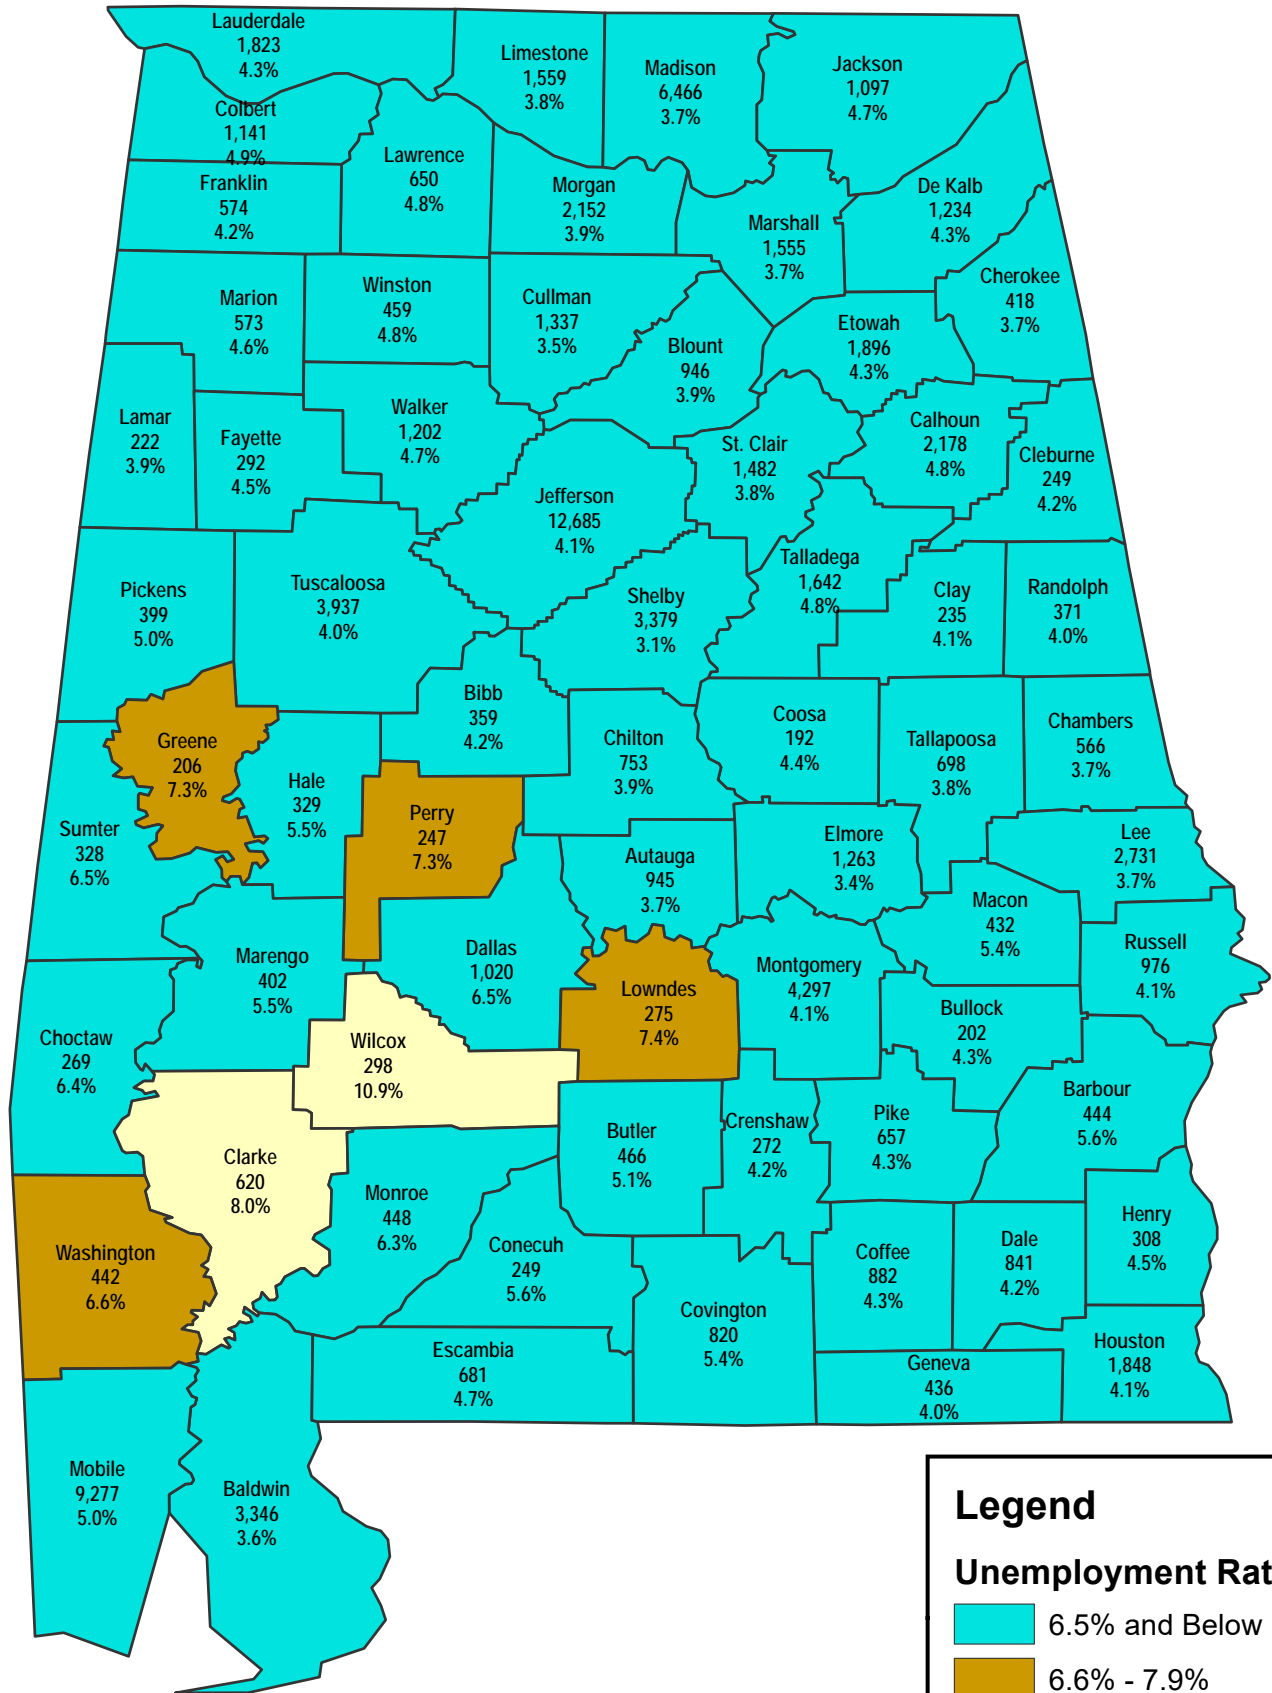

ALABAMA

NUMBER UNEMPLOYED AND UNEMPLOYMENT RATE

May 2017 Preliminary

State Rate Seasonally Adjusted: 4.9%
 State Rate Not Seasonally Adjusted: 4.2%
 Counties Not Seasonally Adjusted

Prepared by the Alabama Department of Labor,
 Labor Market Information Division