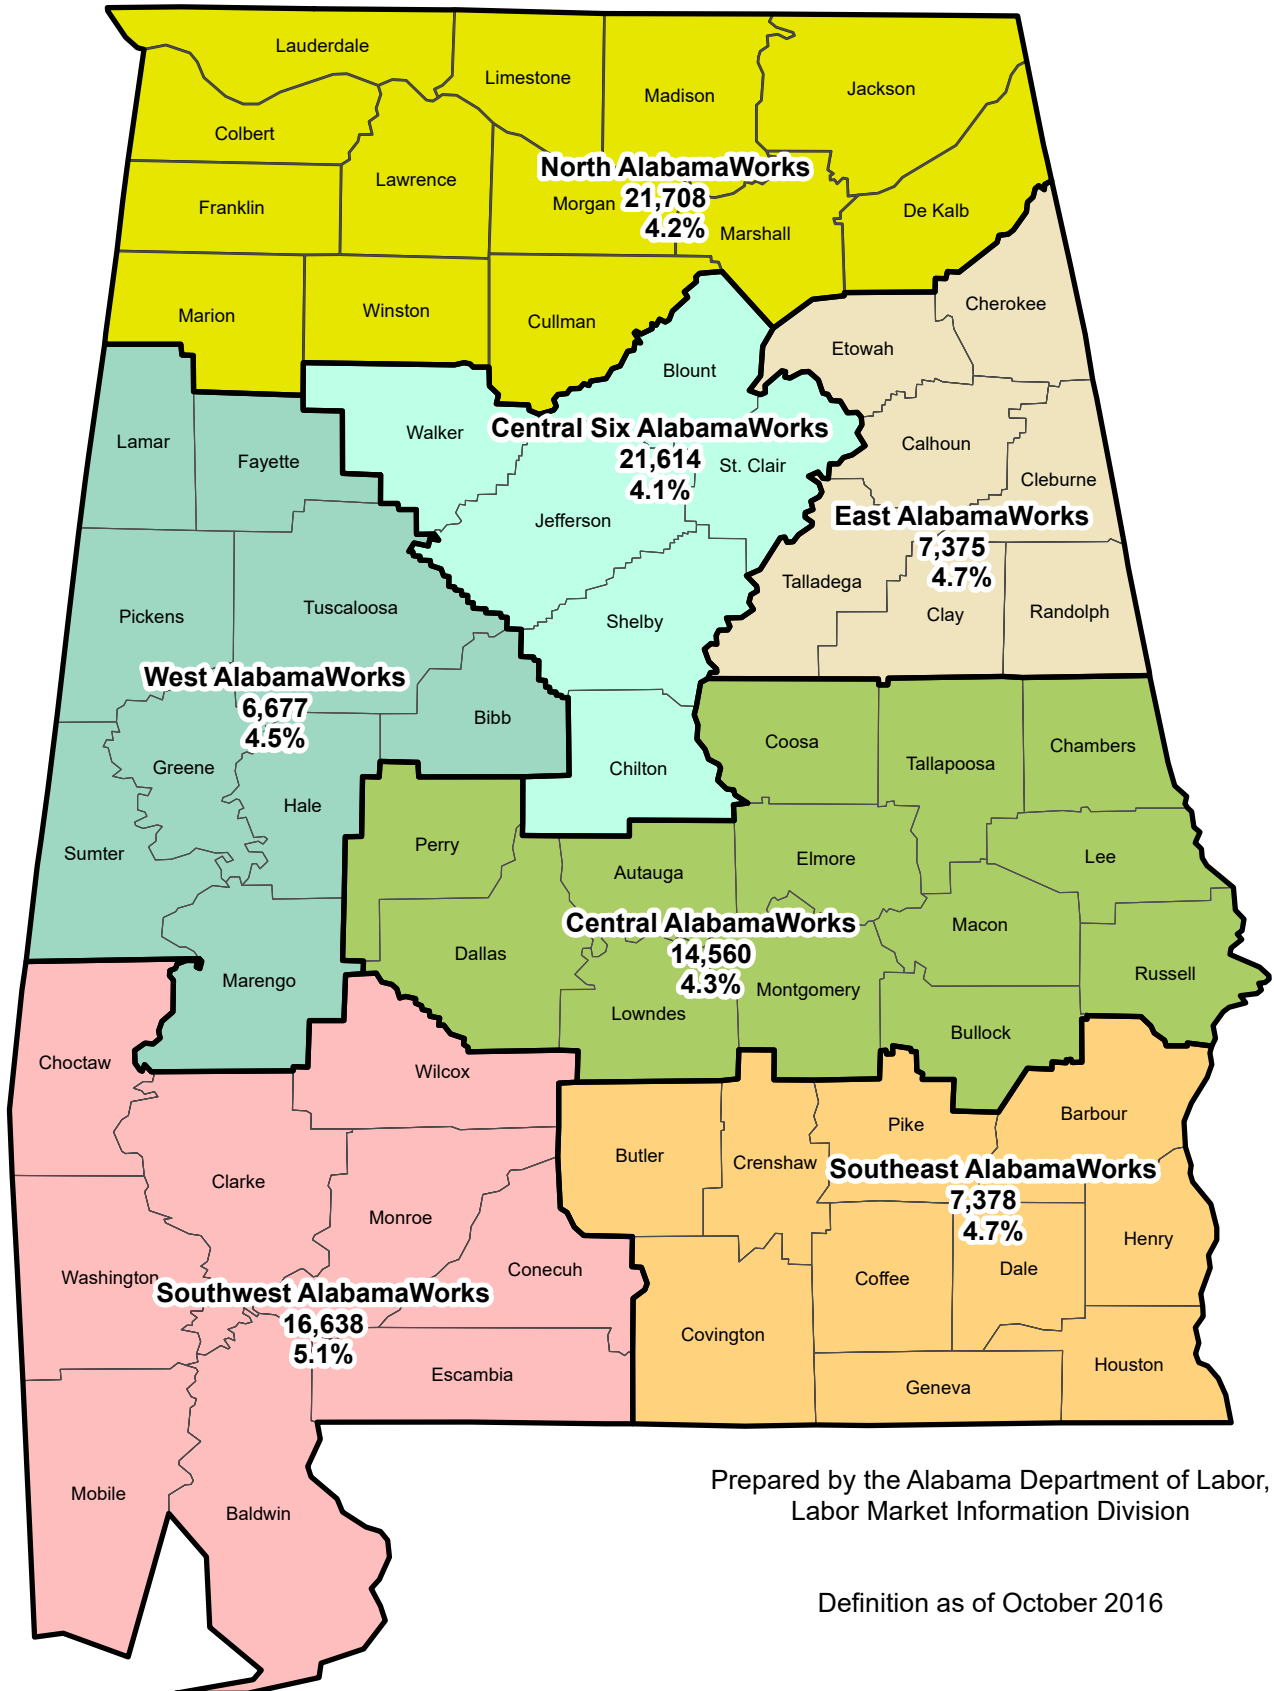

AlabamaWorks: Regional Workforce Councils Number Unemployed and Unemployment Rate

April 2017 Preliminary

State Rate Seasonally Adjusted: 5.4%

State Rate Not Seasonally Adjusted: 4.4%

Areas Not Seasonally Adjusted