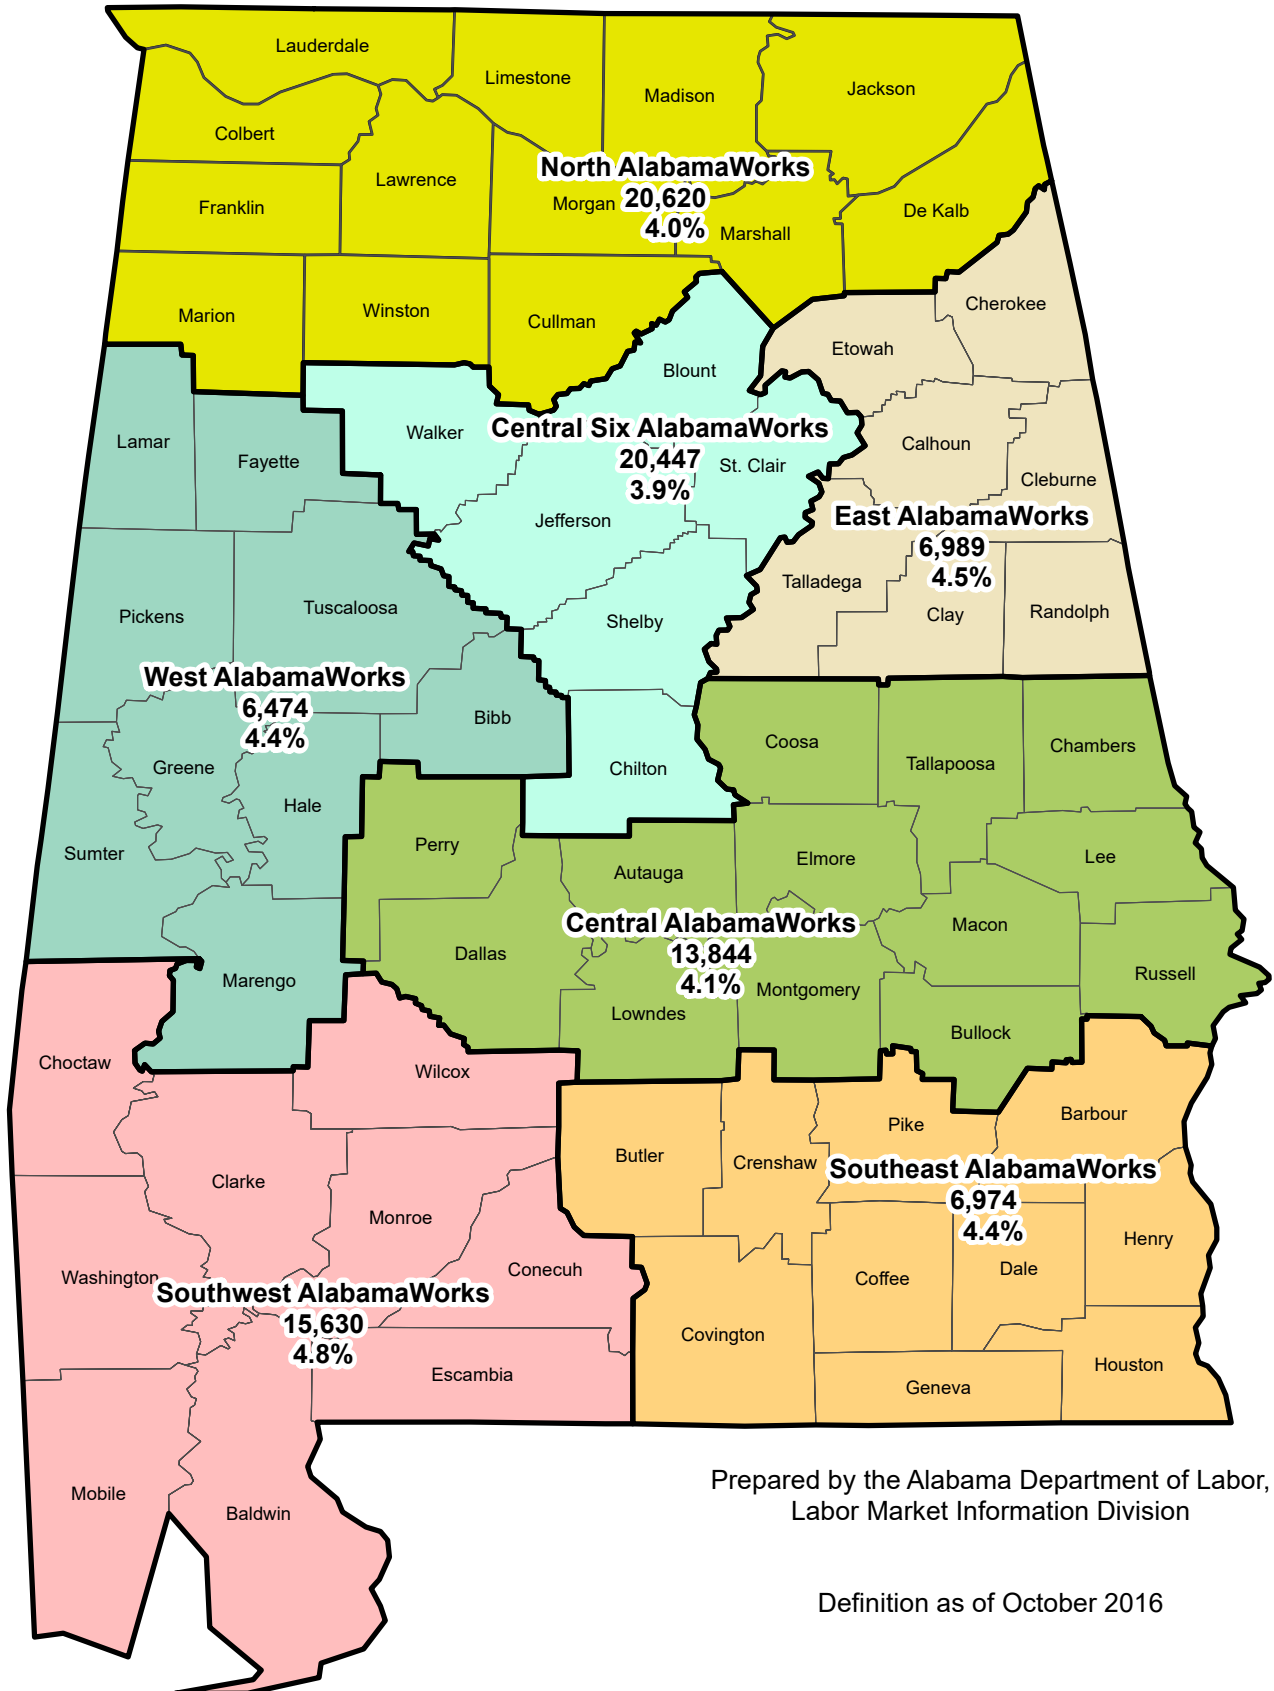

AlabamaWorks: Regional Workforce Councils Number Unemployed and Unemployment Rate

May 2017 Preliminary

State Rate Seasonally Adjusted: 4.9%

State Rate Not Seasonally Adjusted: 4.2%

Areas Not Seasonally Adjusted