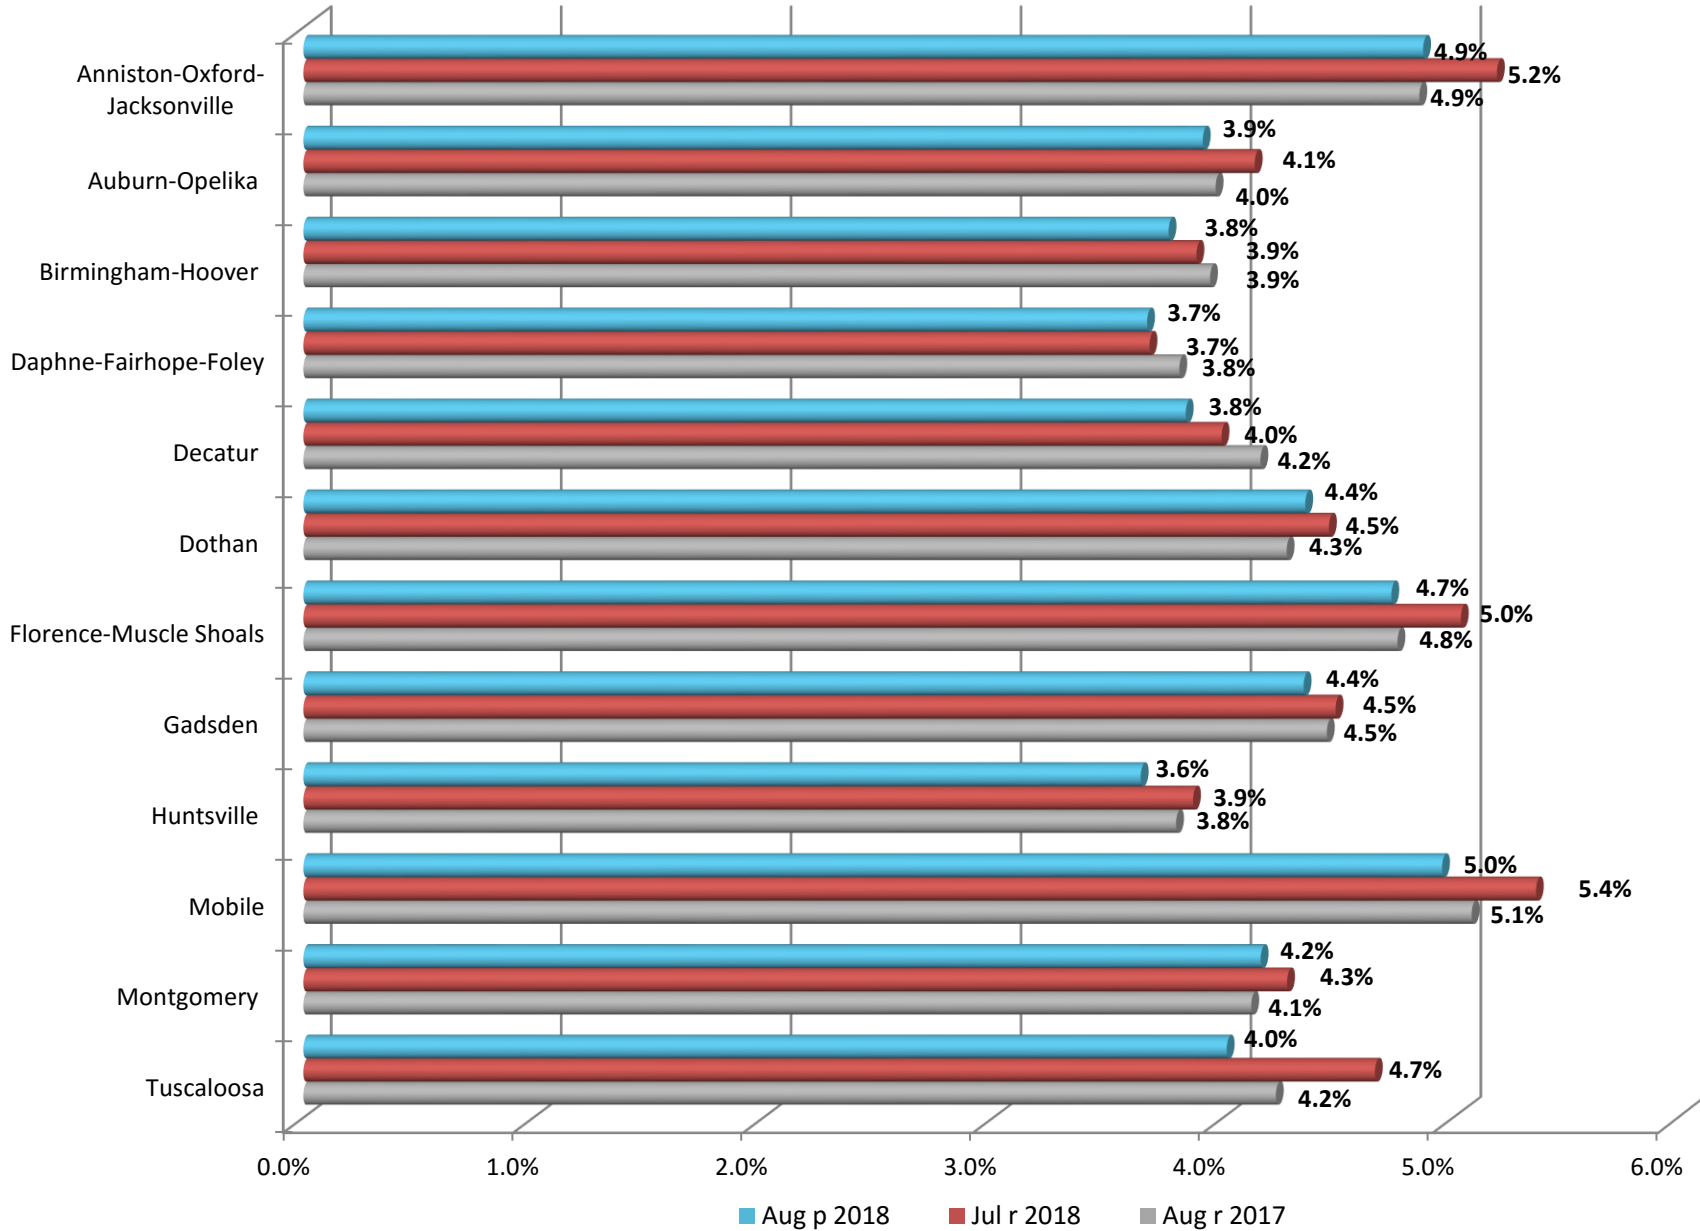

ALABAMA METROPOLITAN AREA UNEMPLOYMENT RATES

Estimates prepared by the Alabama Department of Labor in Cooperation with the Bureau of Labor Statistics, based on a 2017 benchmark.