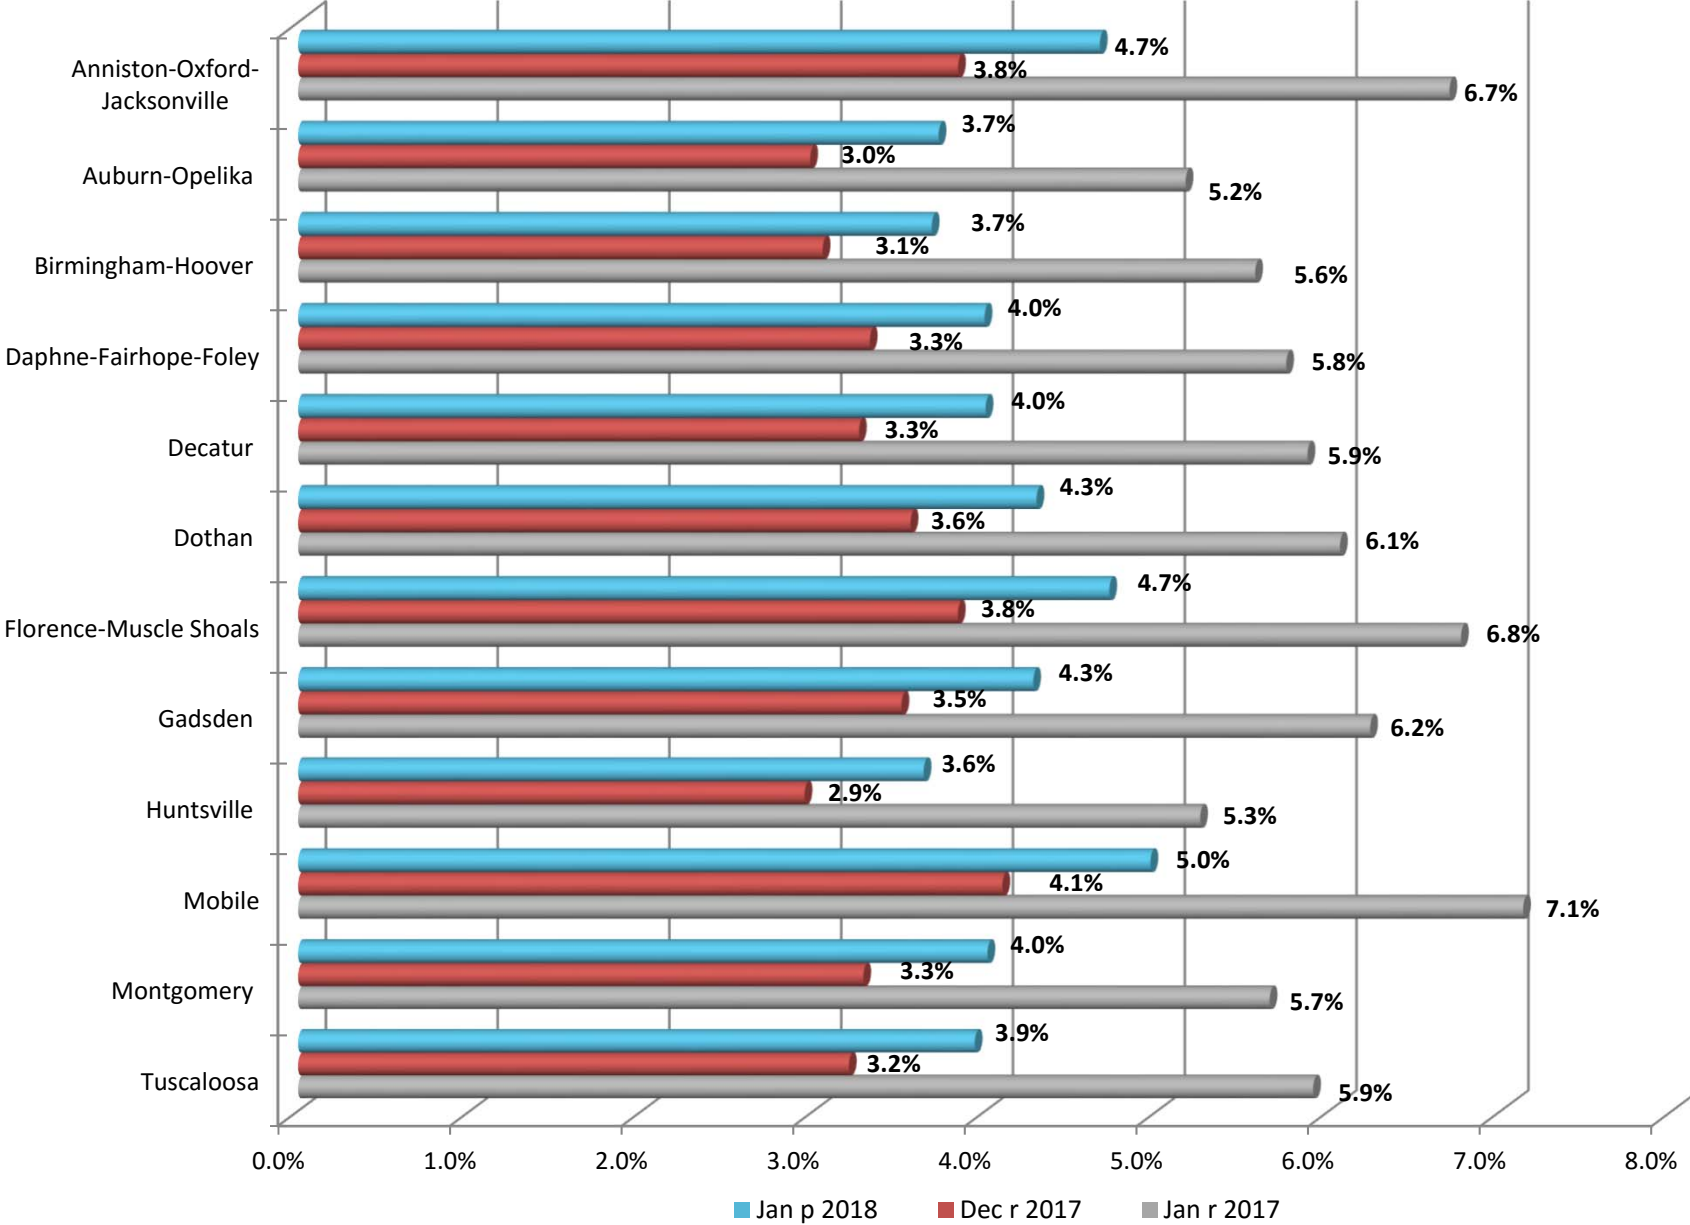

ALABAMA METROPOLITAN AREA UNEMPLOYMENT RATES

Estimates prepared by the Alabama Department of Labor in Cooperation with the Bureau of Labor Statistics, based on a 2017 benchmark.