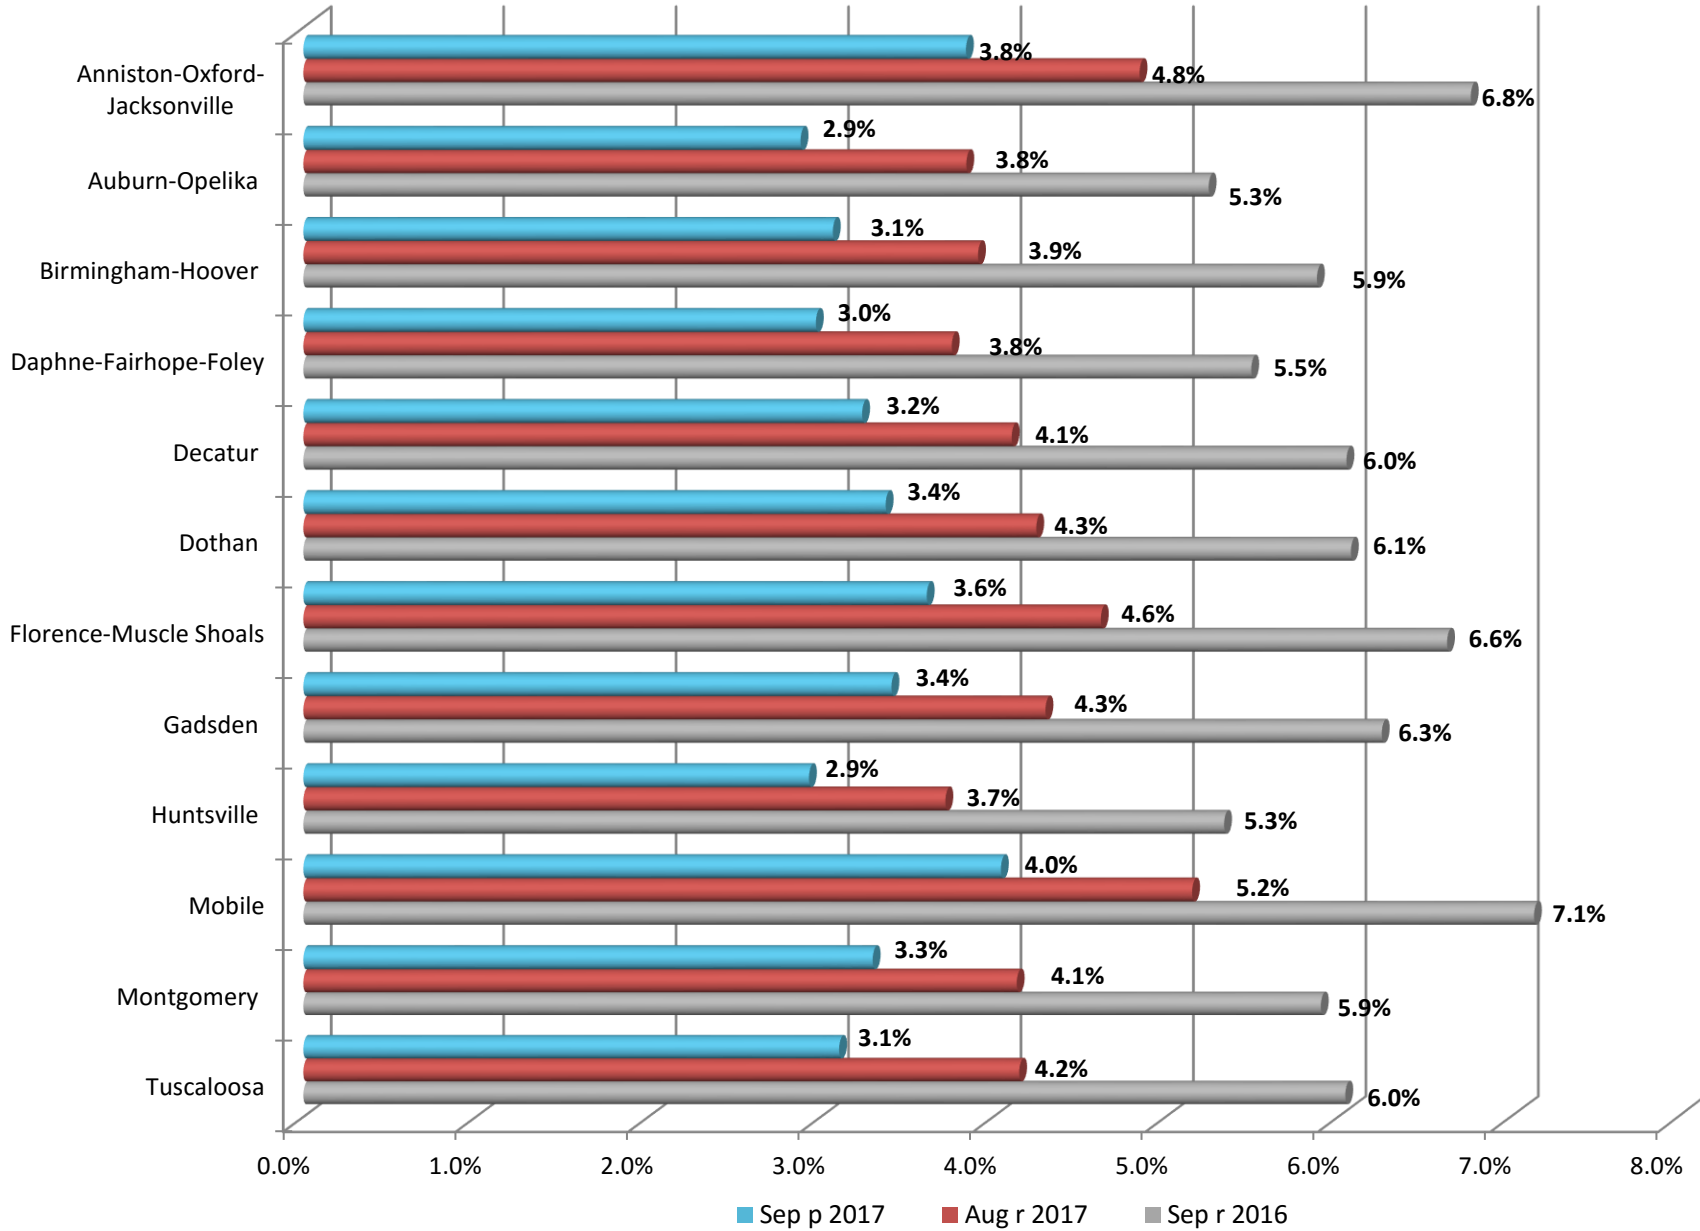

ALABAMA METROPOLITAN AREA UNEMPLOYMENT RATES

Estimates prepared by the Alabama Department of Labor in Cooperation with the Bureau of Labor Statistics, based on 2016 benchmark.