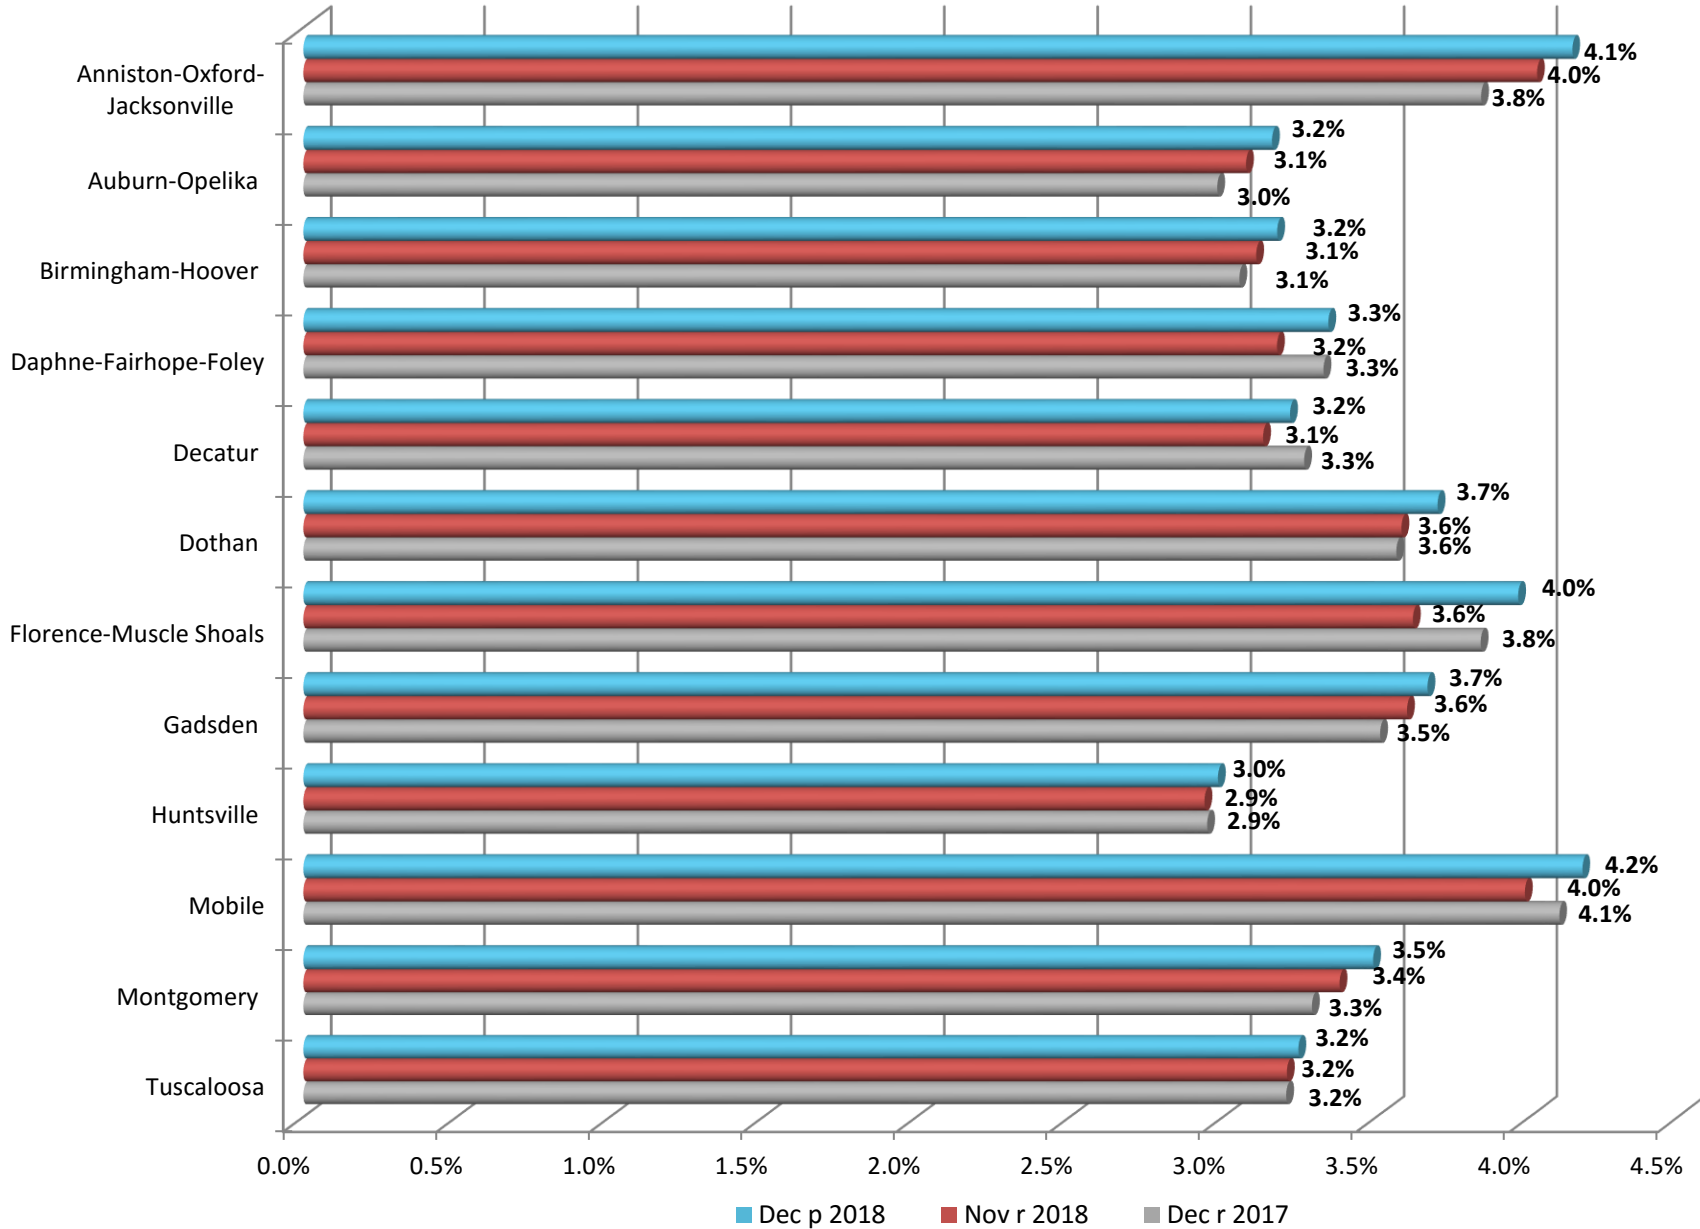

ALABAMA METROPOLITAN AREA UNEMPLOYMENT RATES

Estimates prepared by the Alabama Department of Labor in Cooperation with the Bureau of Labor Statistics, based on a 2017 benchmark.