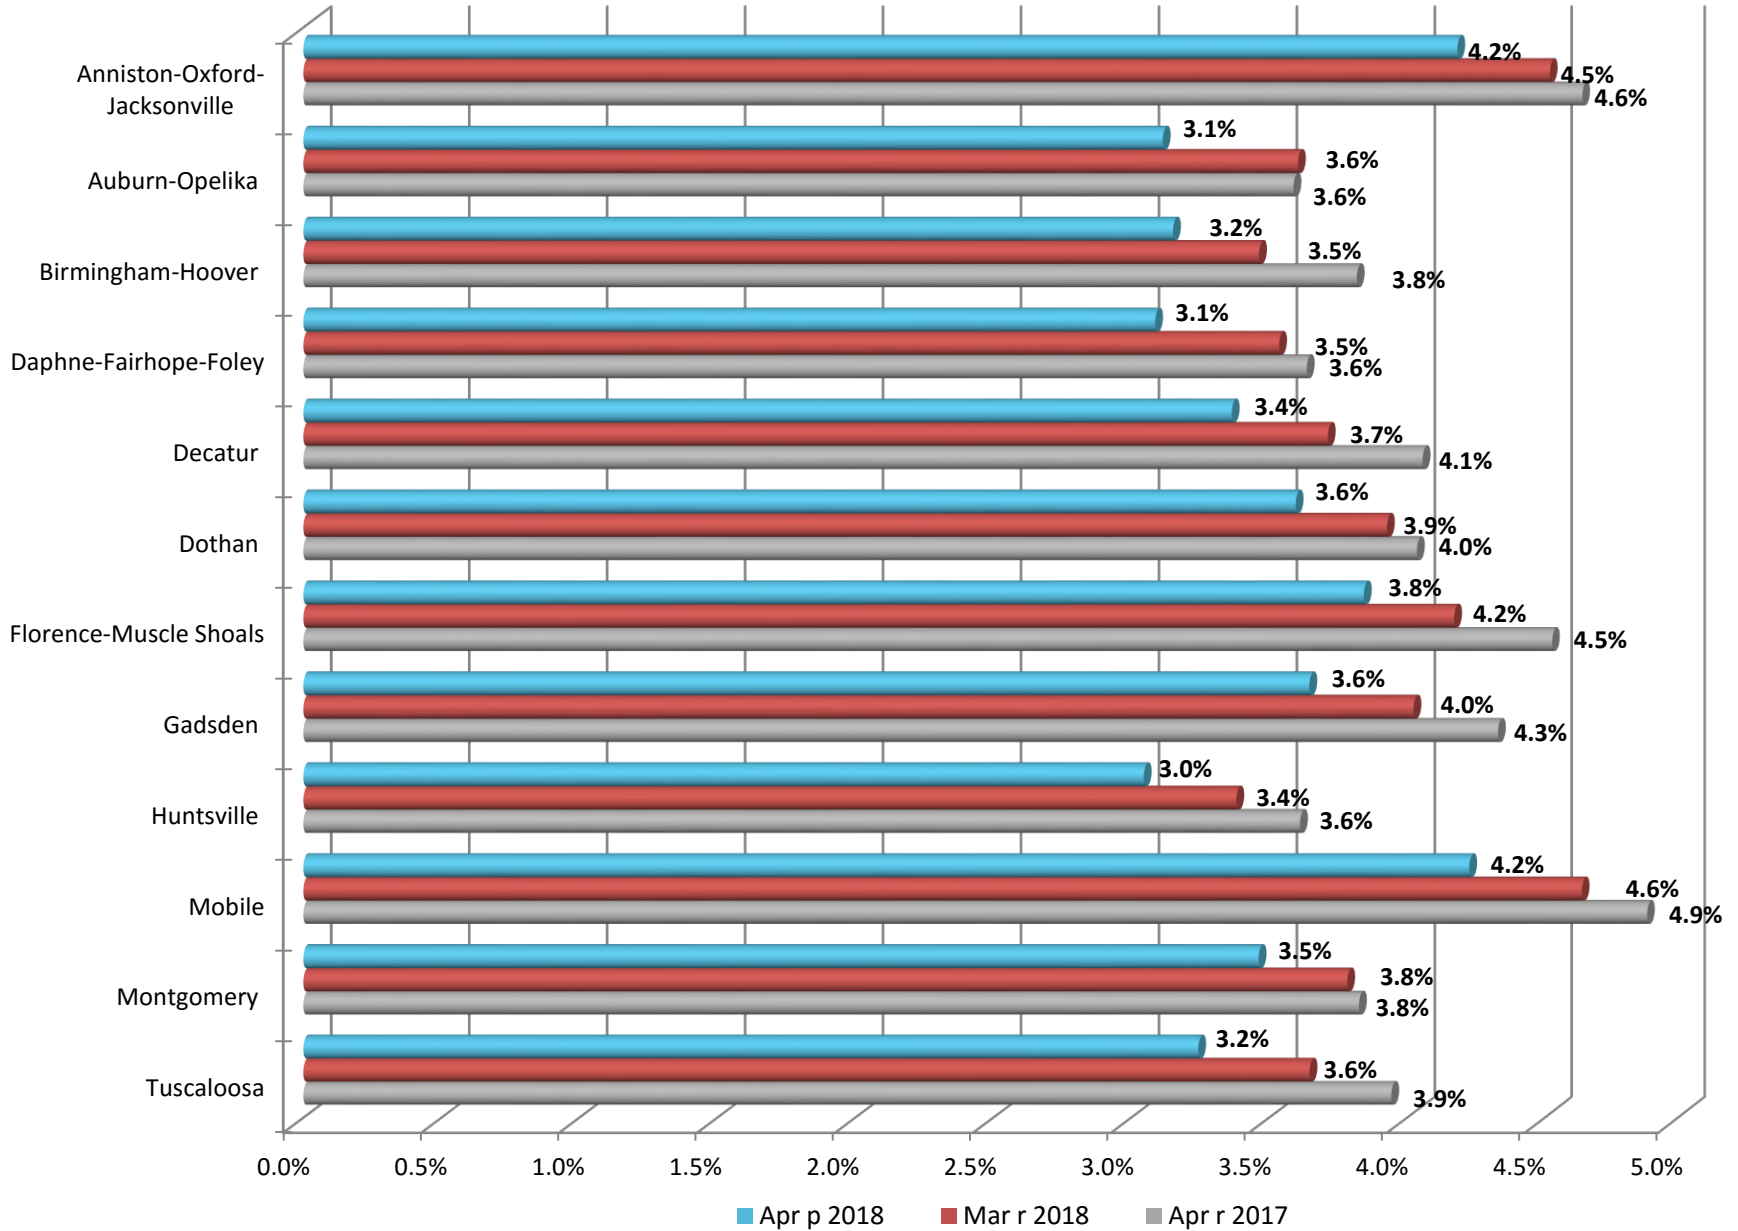

# ALABAMA METROPOLITAN AREA UNEMPLOYMENT RATES

Estimates prepared by the Alabama Department of Labor in Cooperation with the Bureau of Labor Statistics, based on a 2017 benchmark.