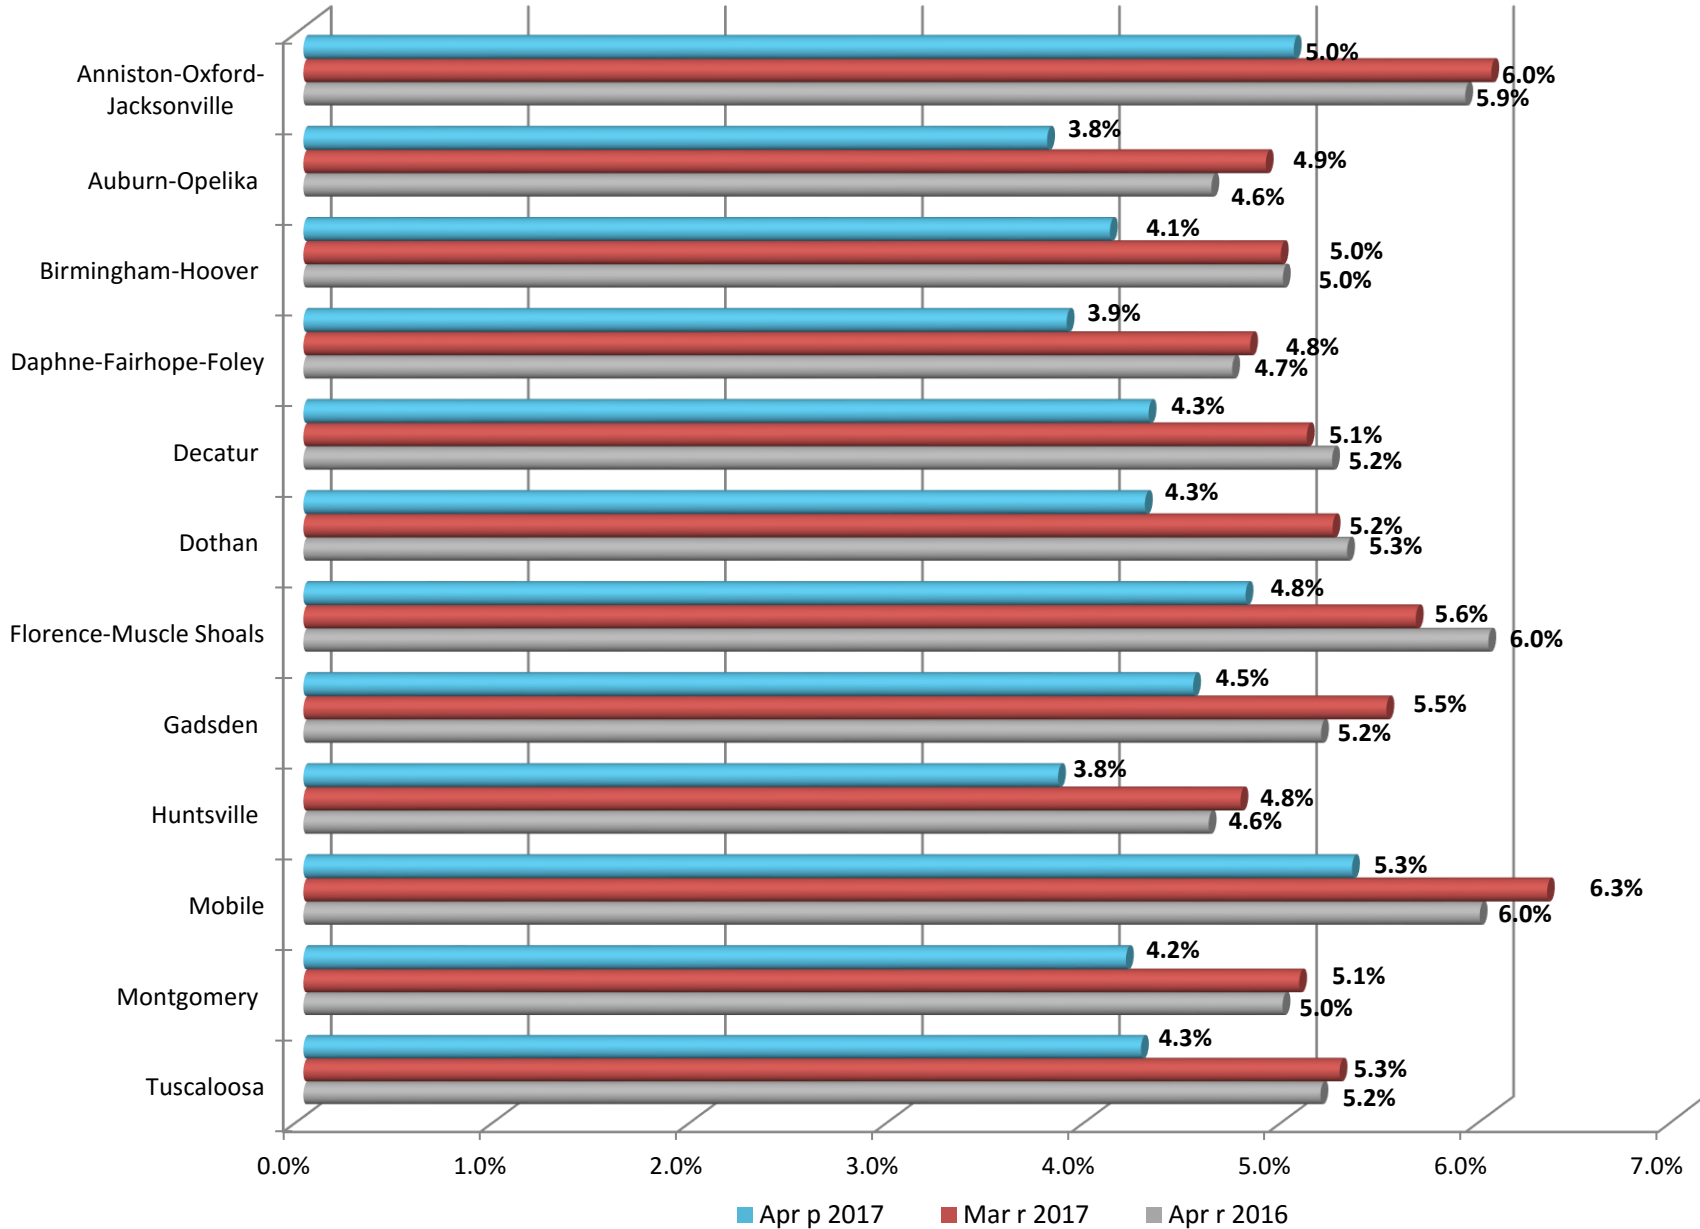

# ALABAMA METROPOLITAN AREA UNEMPLOYMENT RATES

Estimates prepared by the Alabama Department of Labor in Cooperation with the Bureau of Labor Statistics, based on 2016 benchmark.