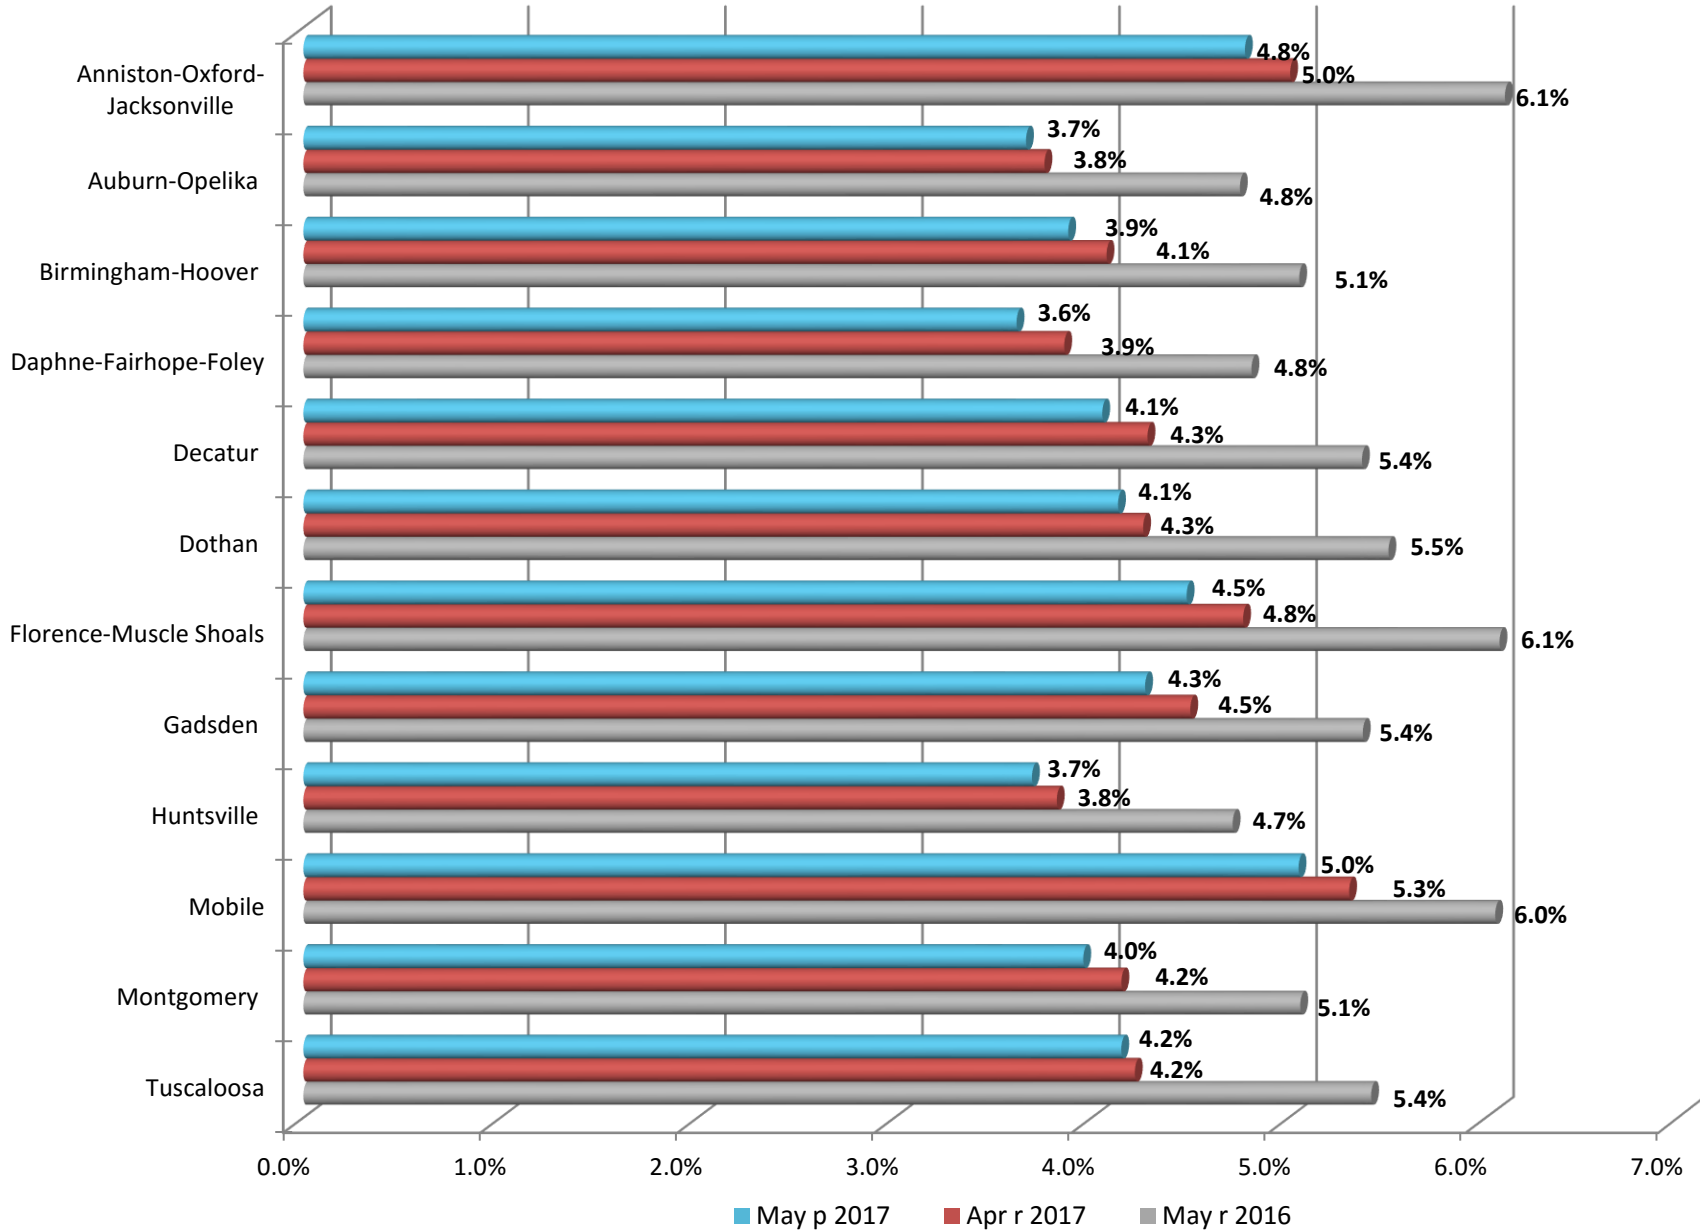

# ALABAMA METROPOLITAN AREA UNEMPLOYMENT RATES

Estimates prepared by the Alabama Department of Labor in Cooperation with the Bureau of Labor Statistics, based on 2016 benchmark.