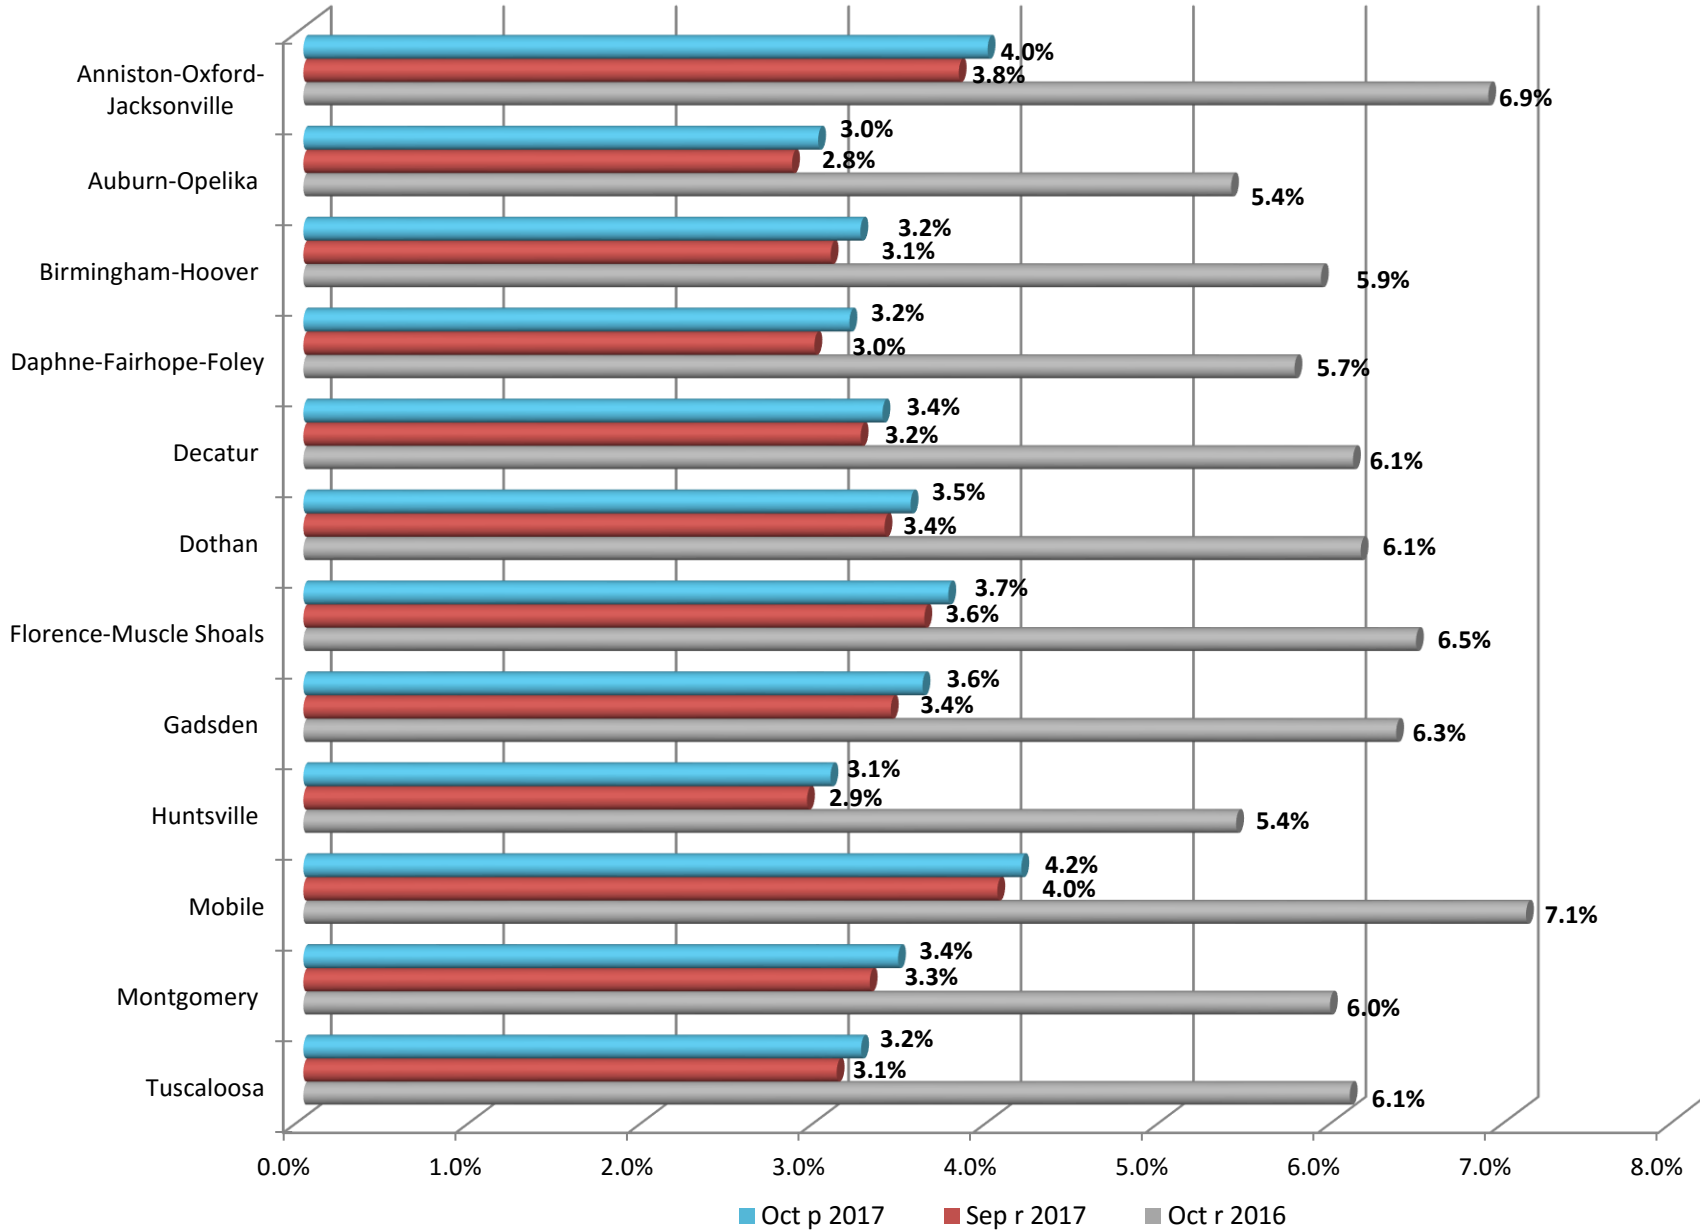

ALABAMA METROPOLITAN AREA UNEMPLOYMENT RATES

Estimates prepared by the Alabama Department of Labor in Cooperation with the Bureau of Labor Statistics, based on 2016 benchmark.