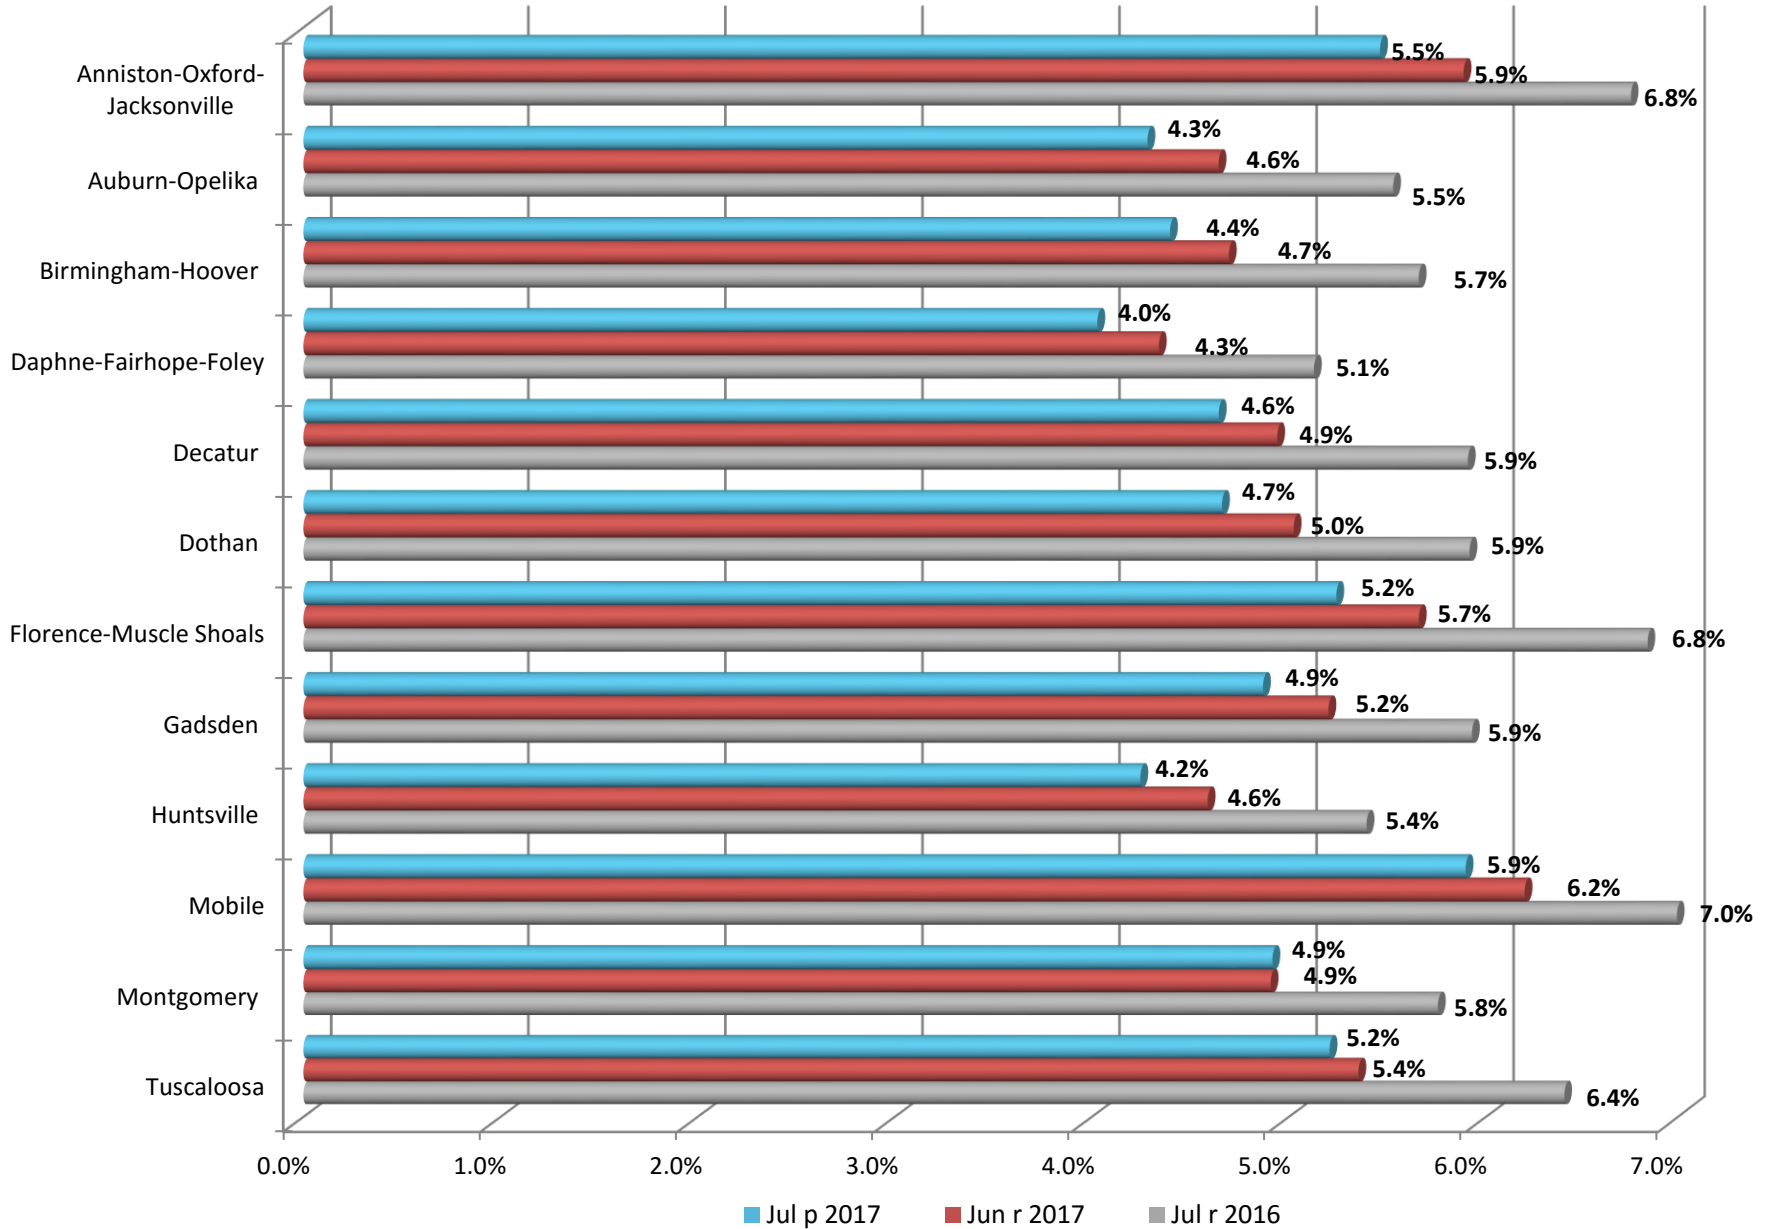

ALABAMA METROPOLITAN AREA UNEMPLOYMENT RATES

Estimates prepared by the Alabama Department of Labor in Cooperation with the Bureau of Labor Statistics, based on 2016 benchmark.