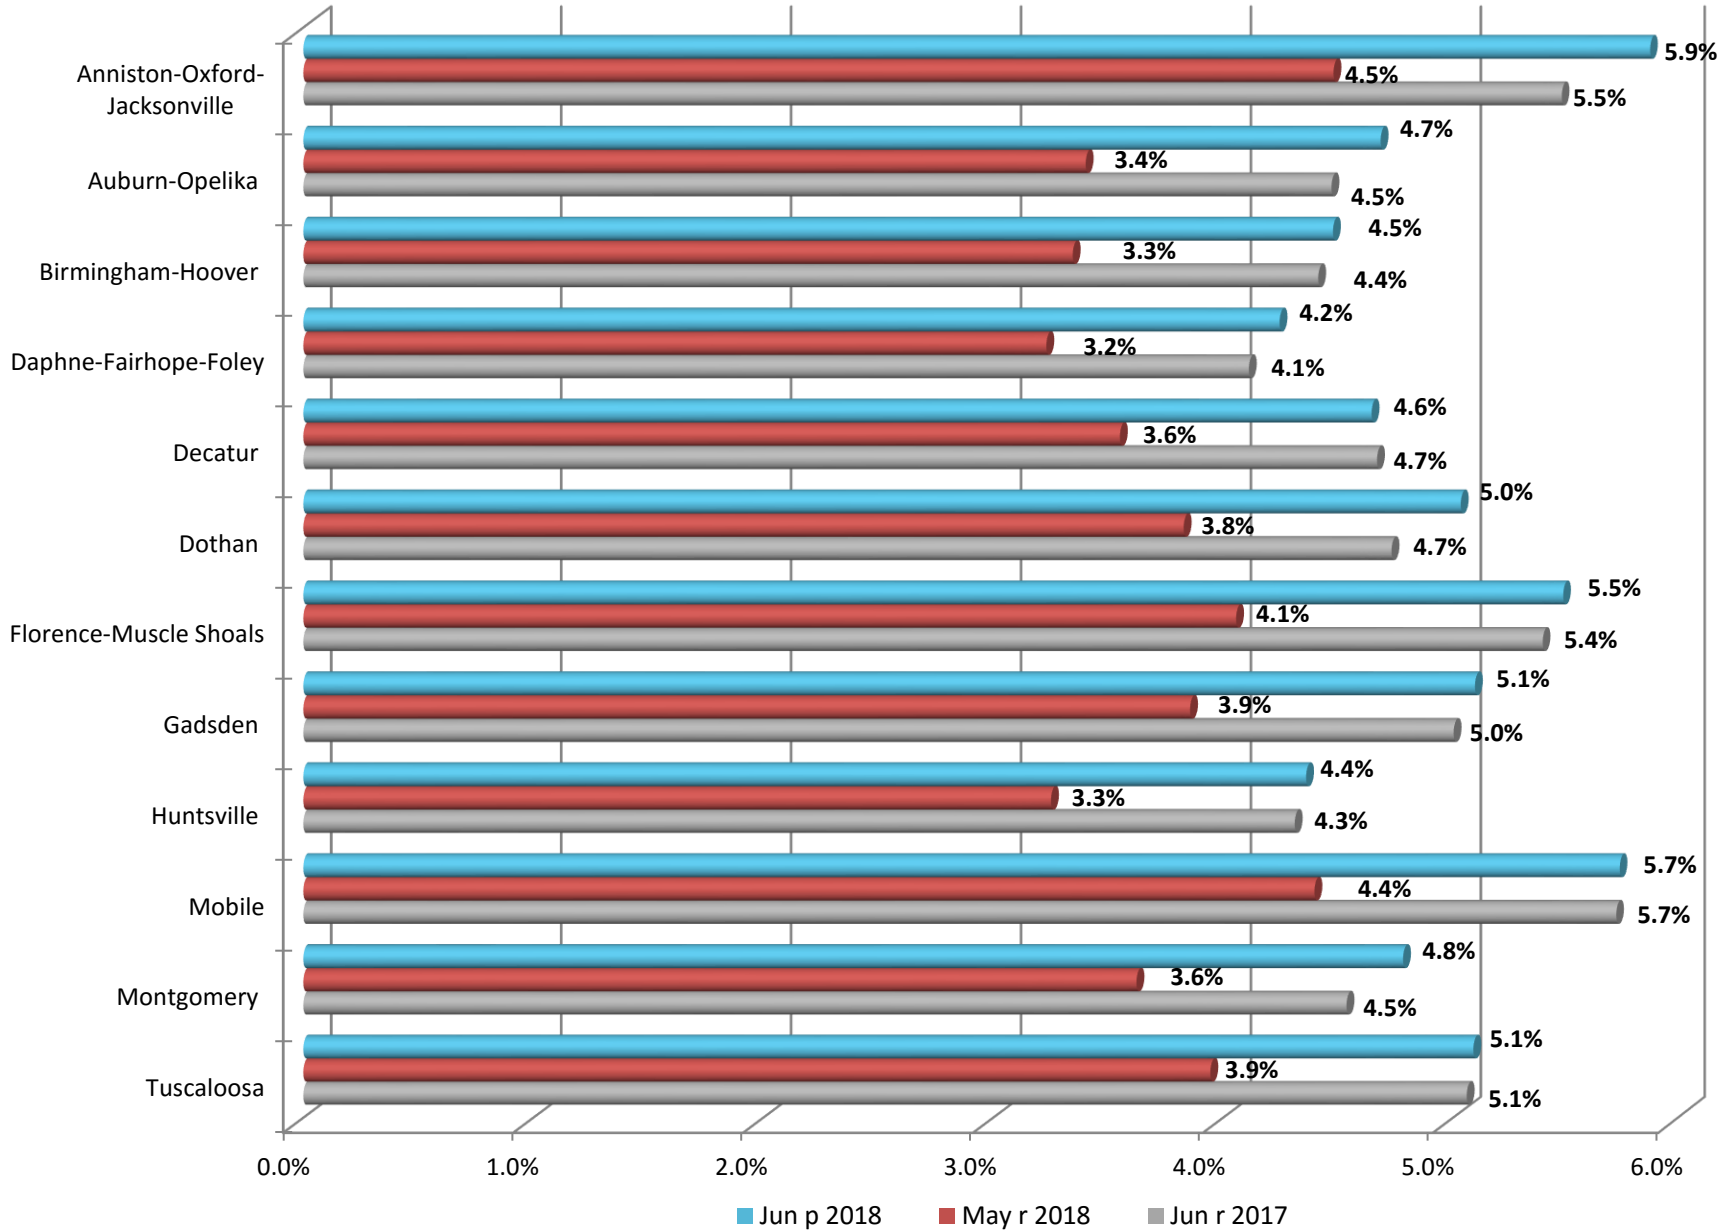

ALABAMA METROPOLITAN AREA UNEMPLOYMENT RATES

Estimates prepared by the Alabama Department of Labor in Cooperation with the Bureau of Labor Statistics, based on a 2017 benchmark.