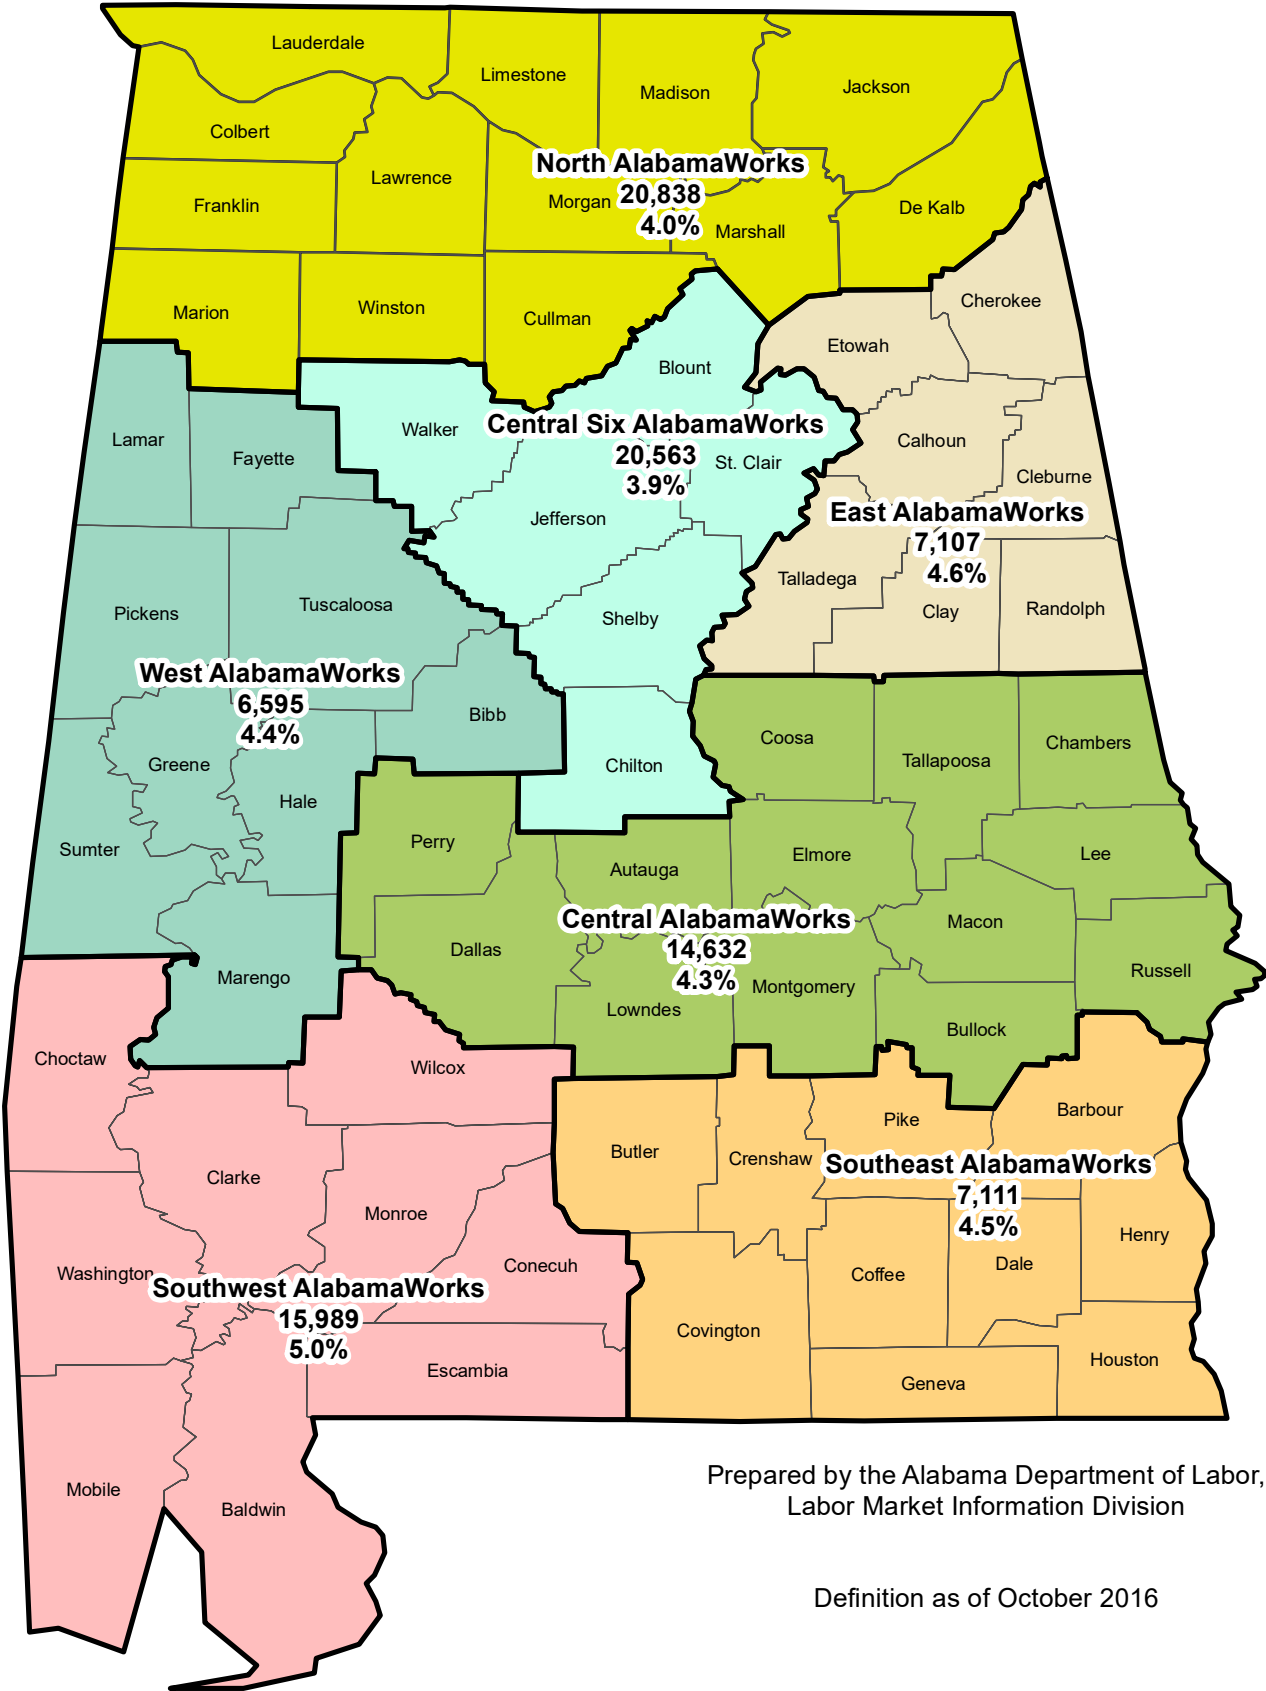

AlabamaWorks: Regional Workforce Councils Number Unemployed and Unemployment Rate

August 2017 Preliminary

State Rate Seasonally Adjusted: 4.2%

State Rate Not Seasonally Adjusted: 4.3%

Areas Not Seasonally Adjusted

Prepared by the Alabama Department of Labor,
Labor Market Information Division

Definition as of October 2016