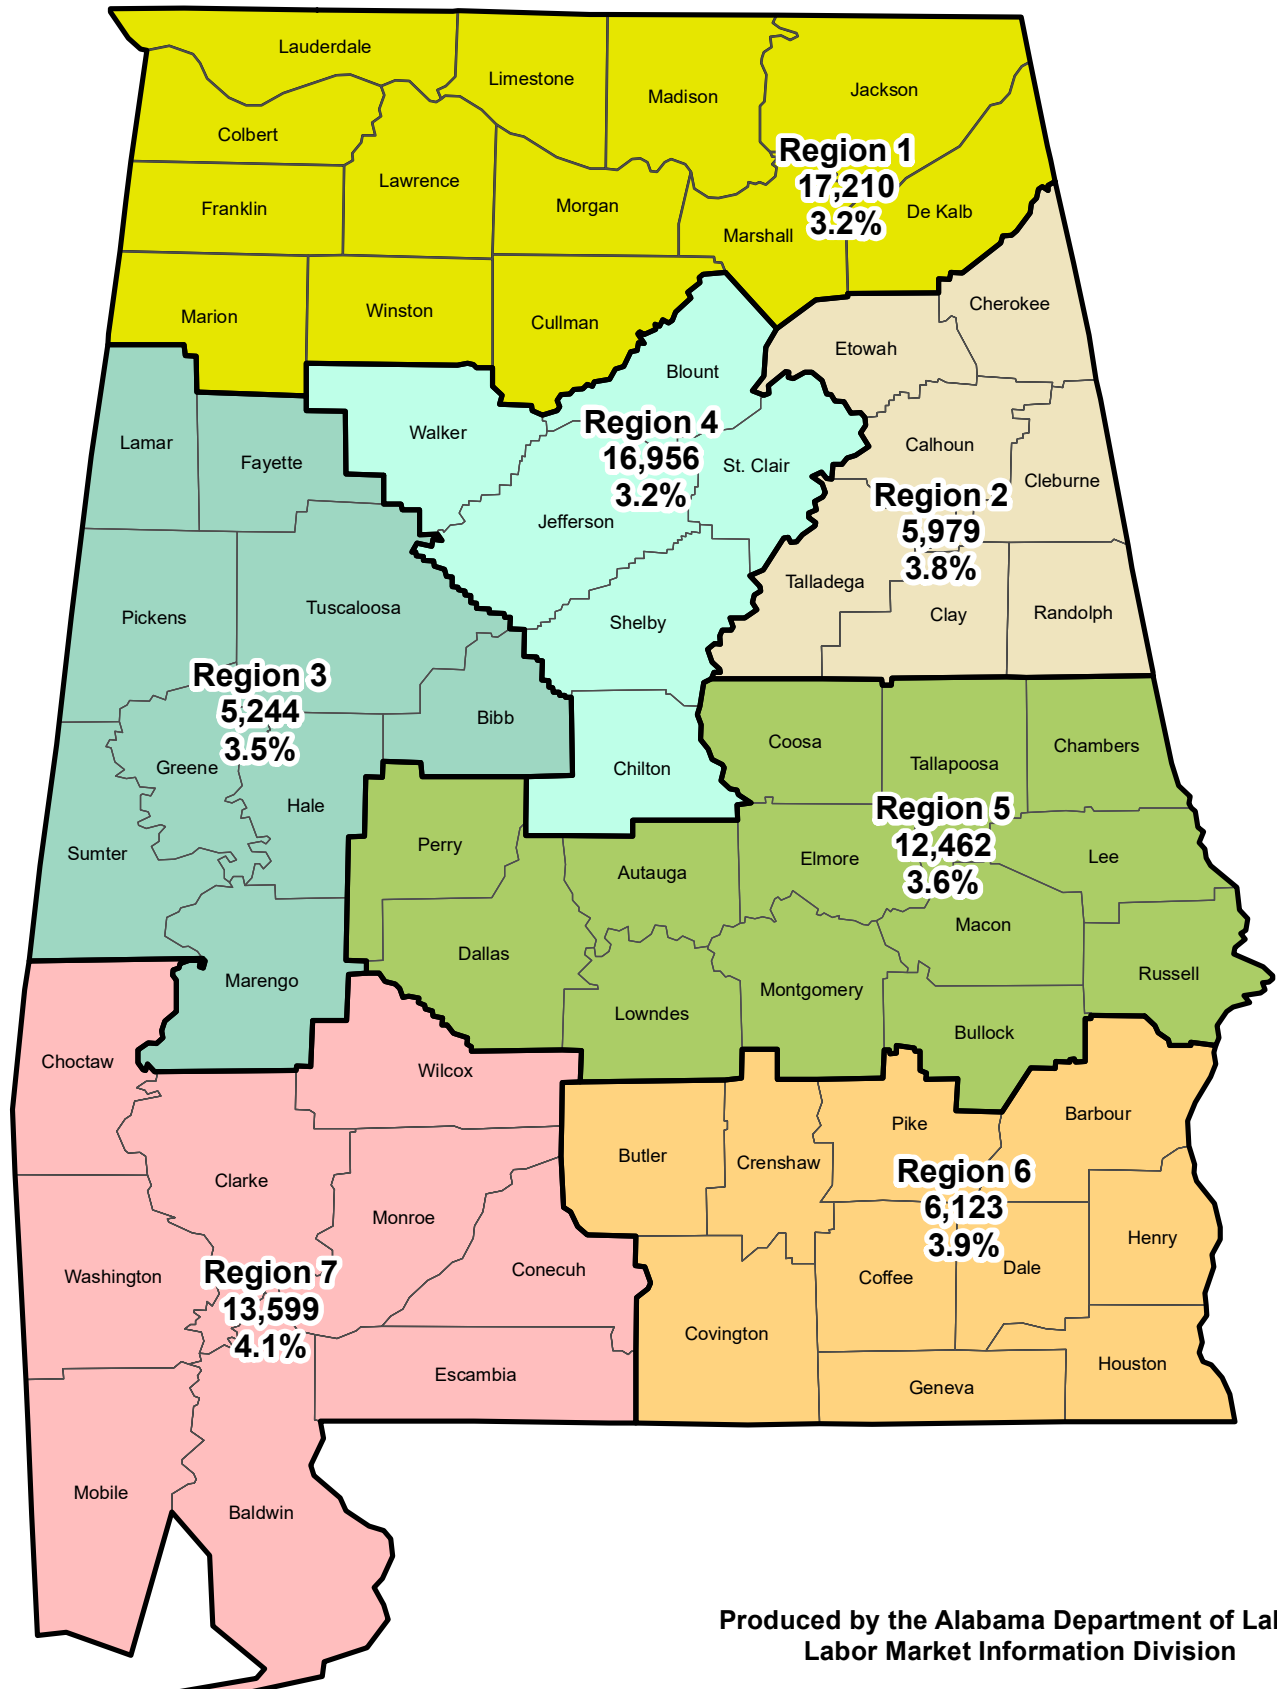

**Alabama's Workforce Regions
Unemployment Level and Rate
December 2018 Preliminary
State Rate Seasonally Adjusted: 3.9%
State Rate Not Seasonally Adjusted: 3.5%
Areas Not Seasonally Adjusted**

Produced by the Alabama Department of Labor,
Labor Market Information Division