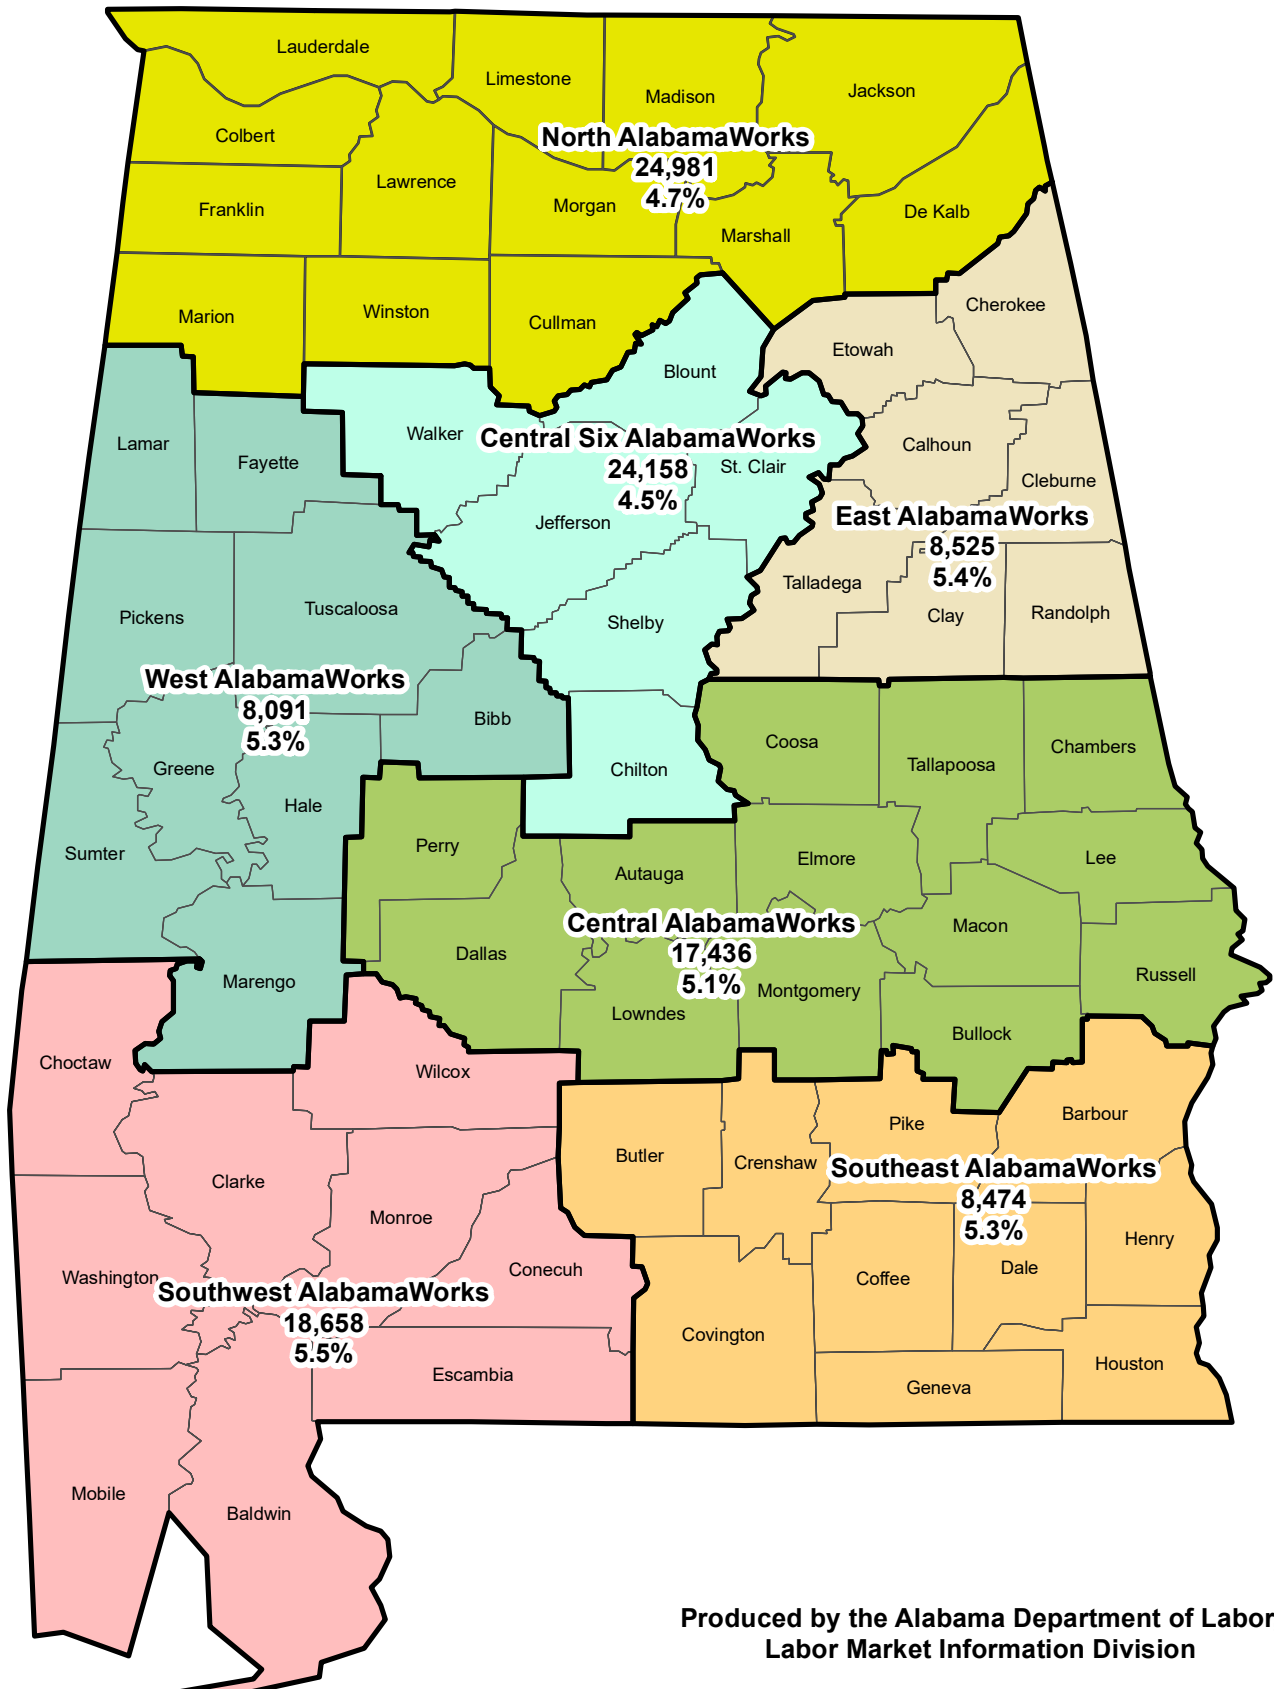

AlabamaWorks: Regional Workforce Councils

Unemployment Level and Rate

June 2018 Preliminary

State Rate Seasonally Adjusted: 4.1%

State Rate Not Seasonally Adjusted: 5.0%

Areas Not Seasonally Adjusted

Produced by the Alabama Department of Labor,
Labor Market Information Division