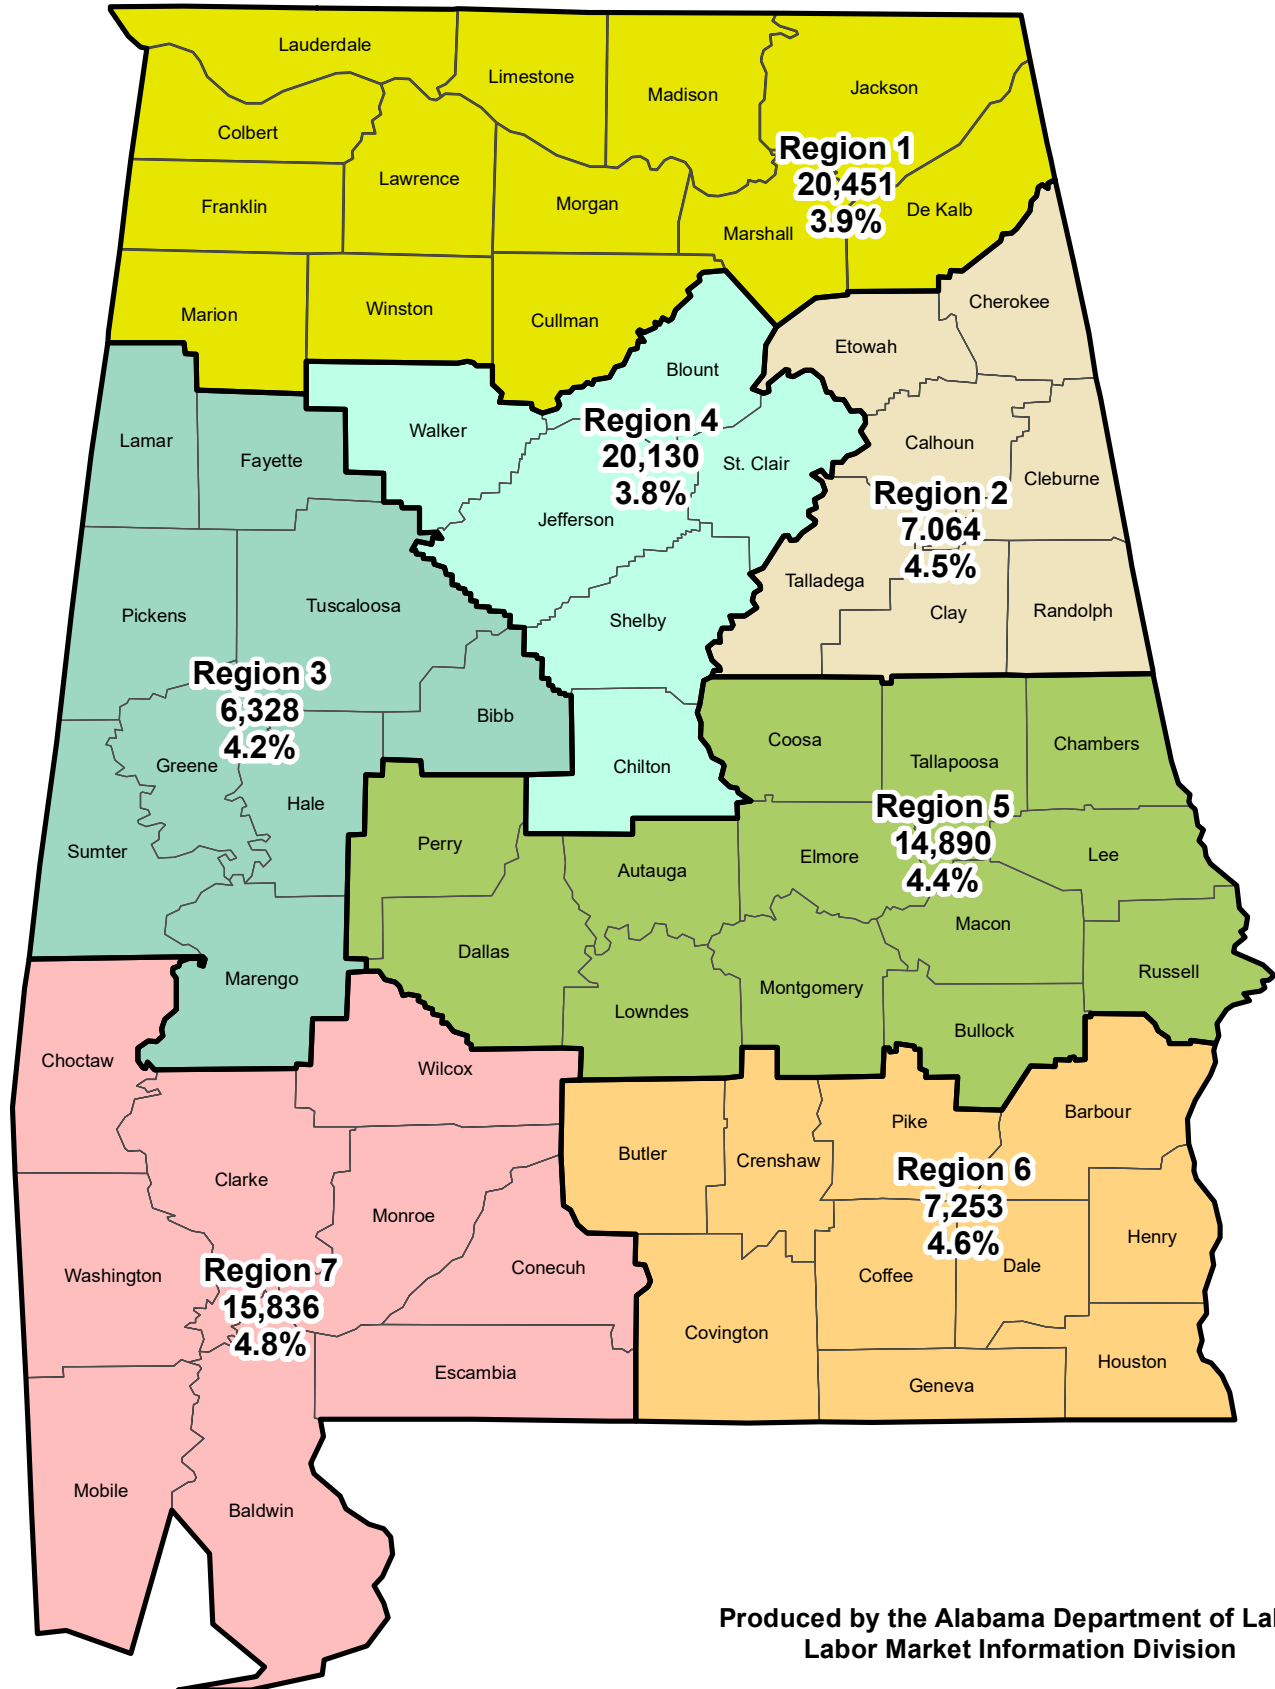

**Alabama's Workforce Regions
Unemployment Level and Rate
August 2018 Preliminary
State Rate Seasonally Adjusted: 4.1%
State Rate Not Seasonally Adjusted: 4.2%
Areas Not Seasonally Adjusted**

Produced by the Alabama Department of Labor,
Labor Market Information Division