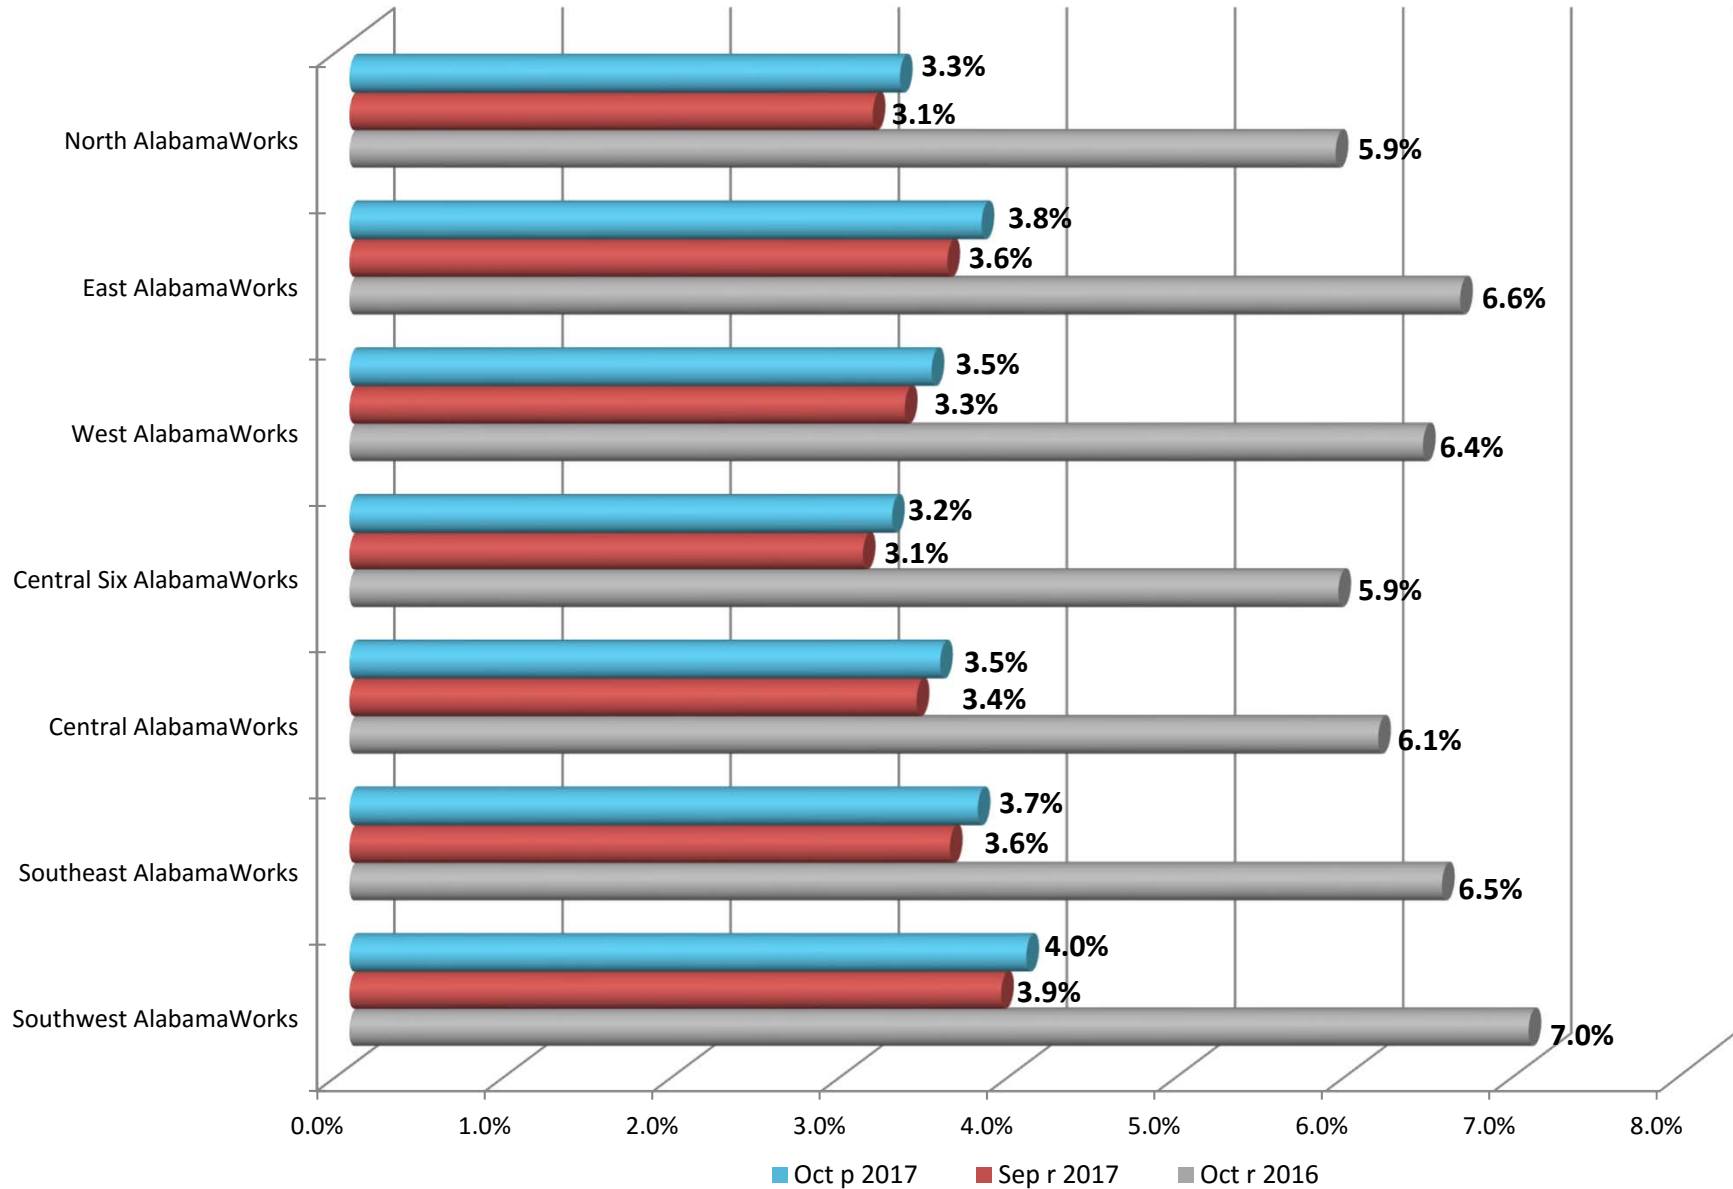

AlabamaWorks: Regional Workforce Councils Unemployment Rates

Areas are comparable to the not seasonally adjusted labor force data.

Estimates prepared by the Alabama Department of Labor in Cooperation with the Bureau of Labor Statistics, based on 2016 benchmark.