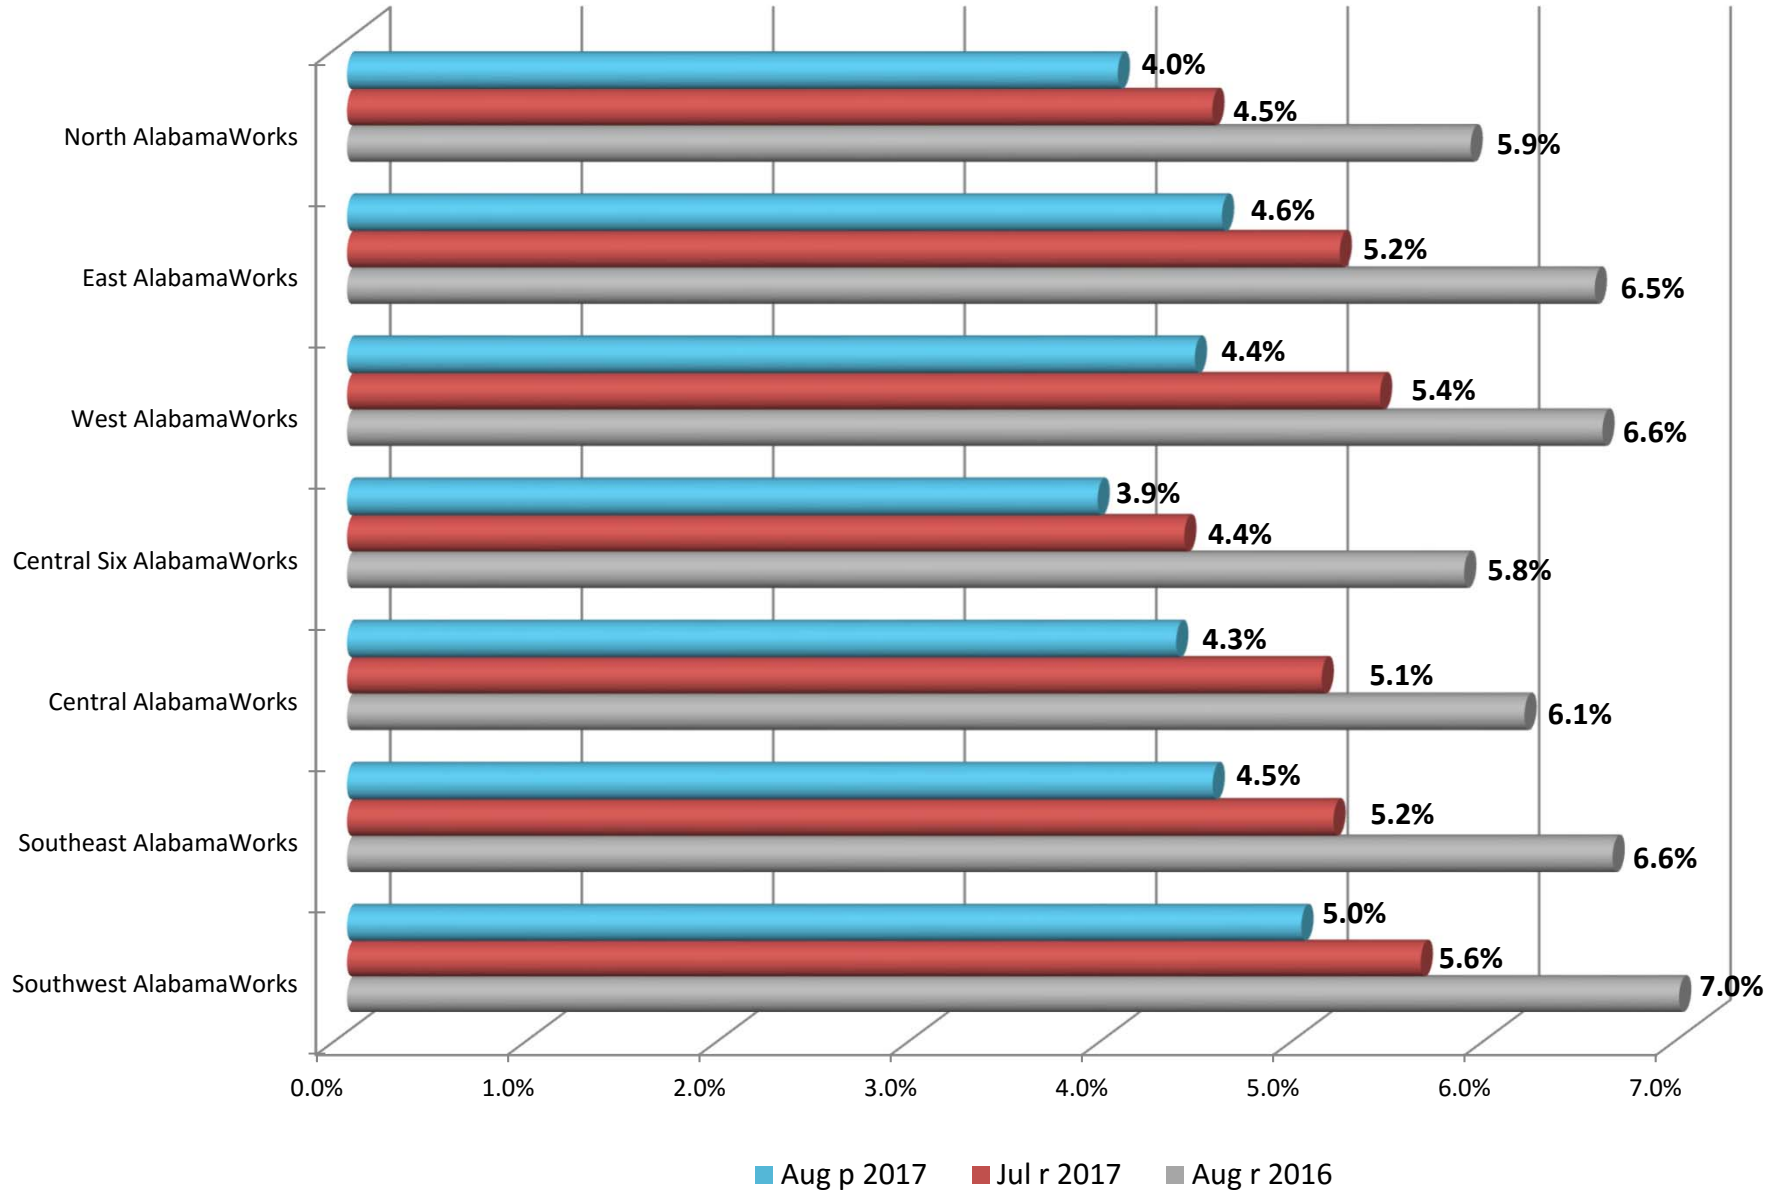

AlabamaWorks: Regional Workforce Councils Unemployment Rates

Areas are comparable to the not seasonally adjusted labor force data.

Estimates prepared by the Alabama Department of Labor in Cooperation with the Bureau of Labor Statistics, based on 2016 benchmark.