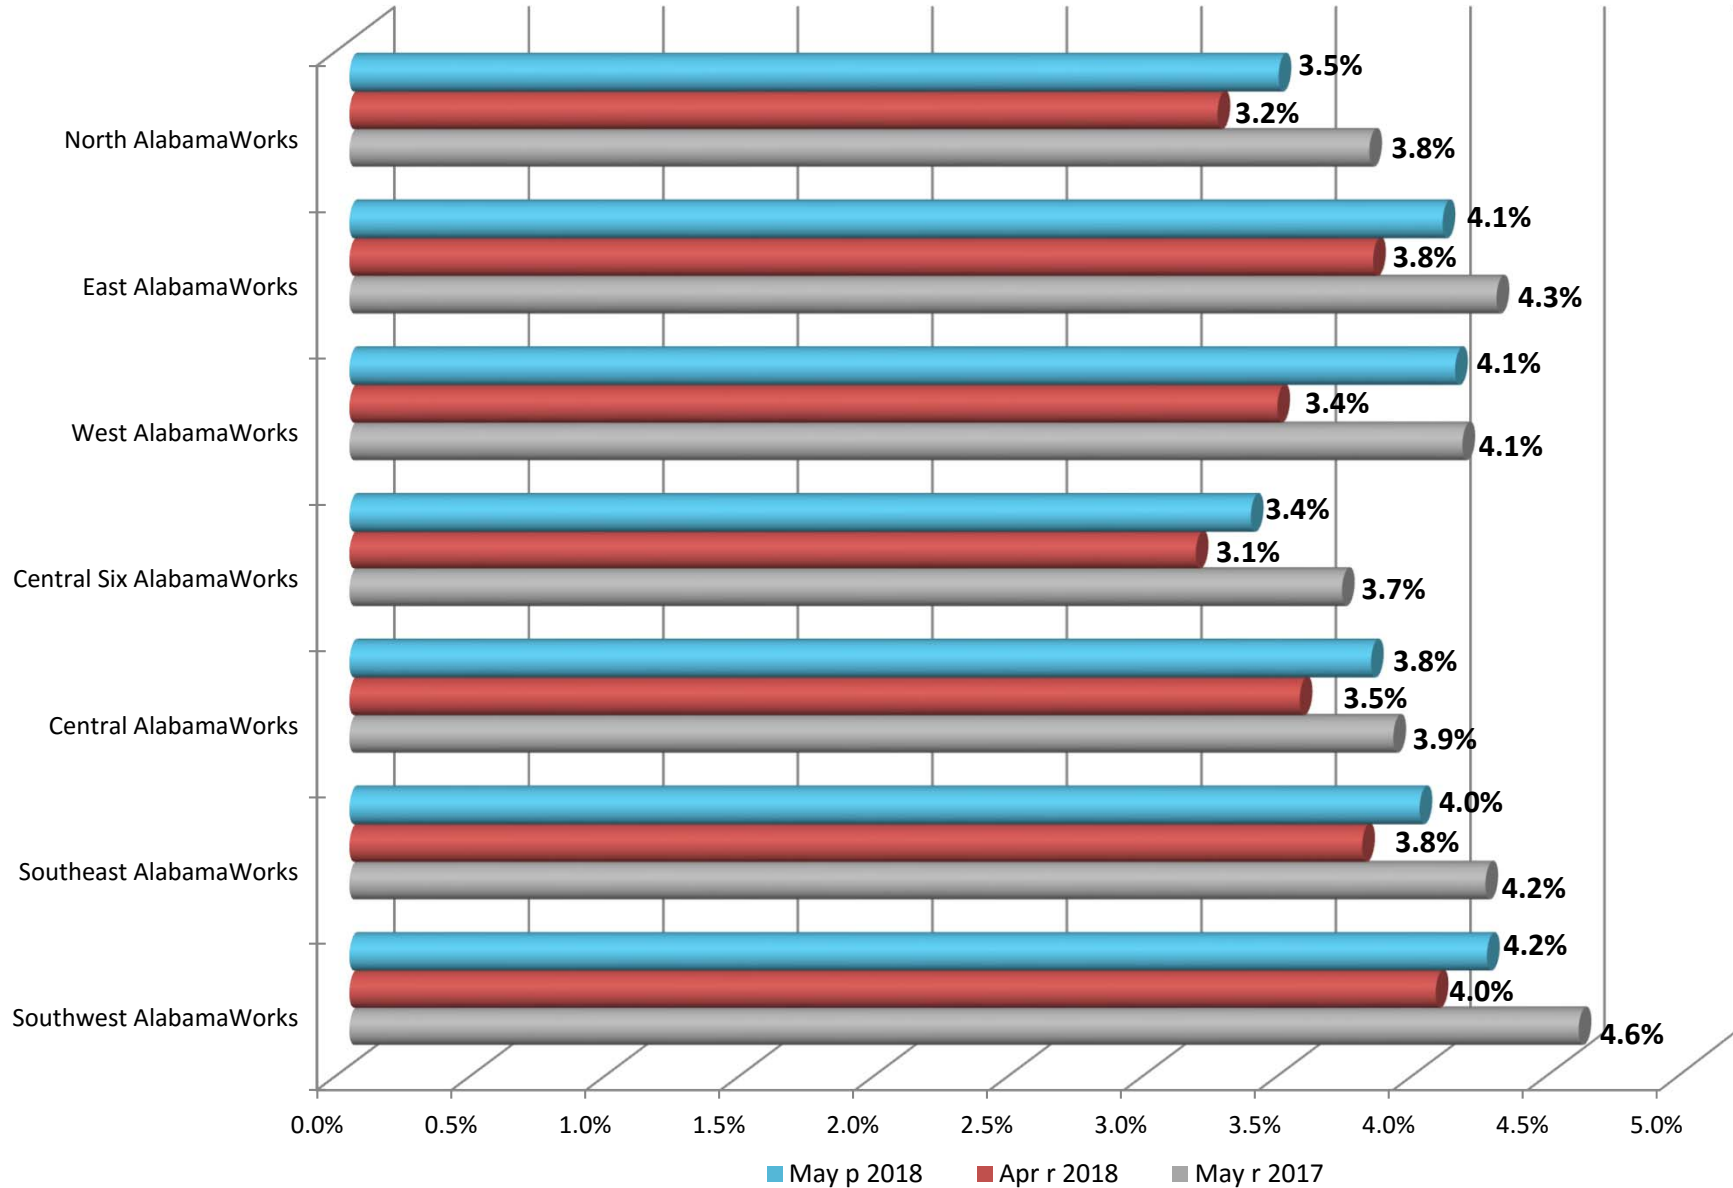

## AlabamaWorks: Regional Workforce Councils Unemployment Rates

Areas are comparable to the not seasonally adjusted labor force data.

Estimates prepared by the Alabama Department of Labor in Cooperation with the Bureau of Labor Statistics, based on a 2017 benchmark.