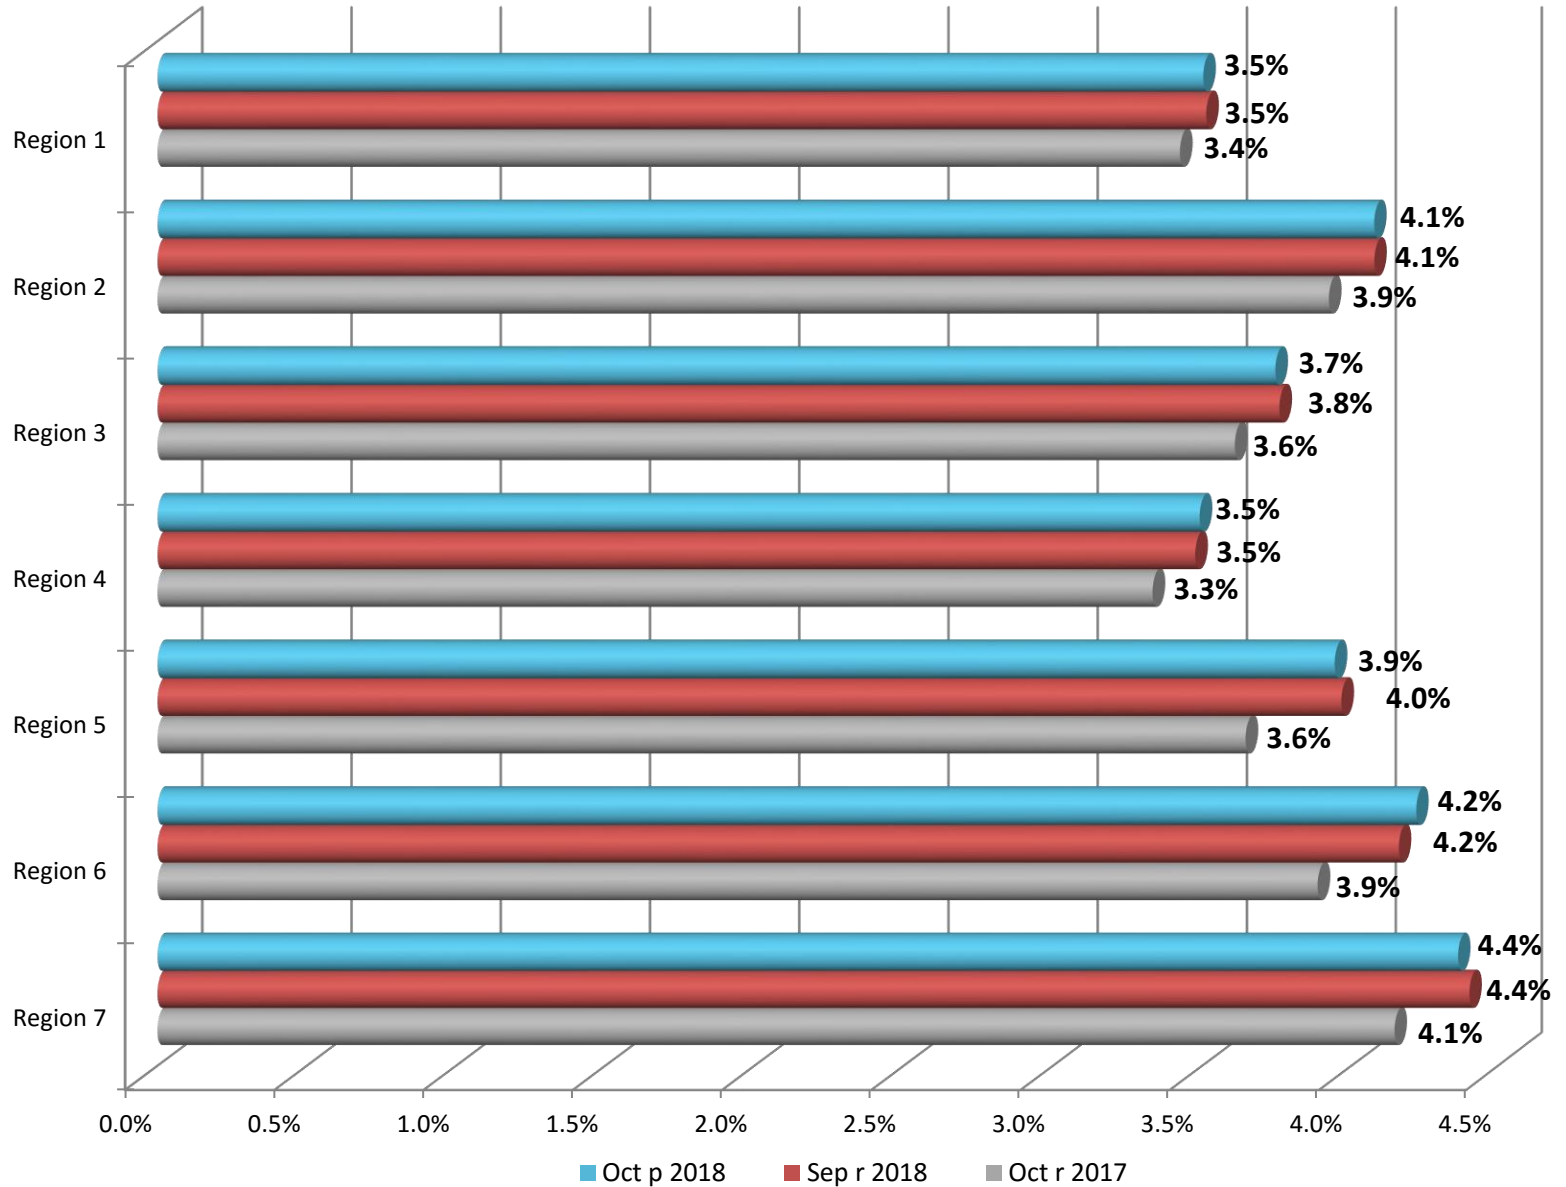

## Alabama's Workforce Regions Unemployment Rates

Areas are comparable to the not seasonally adjusted labor force data.

Estimates prepared by the Alabama Department of Labor in Cooperation with the Bureau of Labor Statistics, based on a 2017 benchmark.